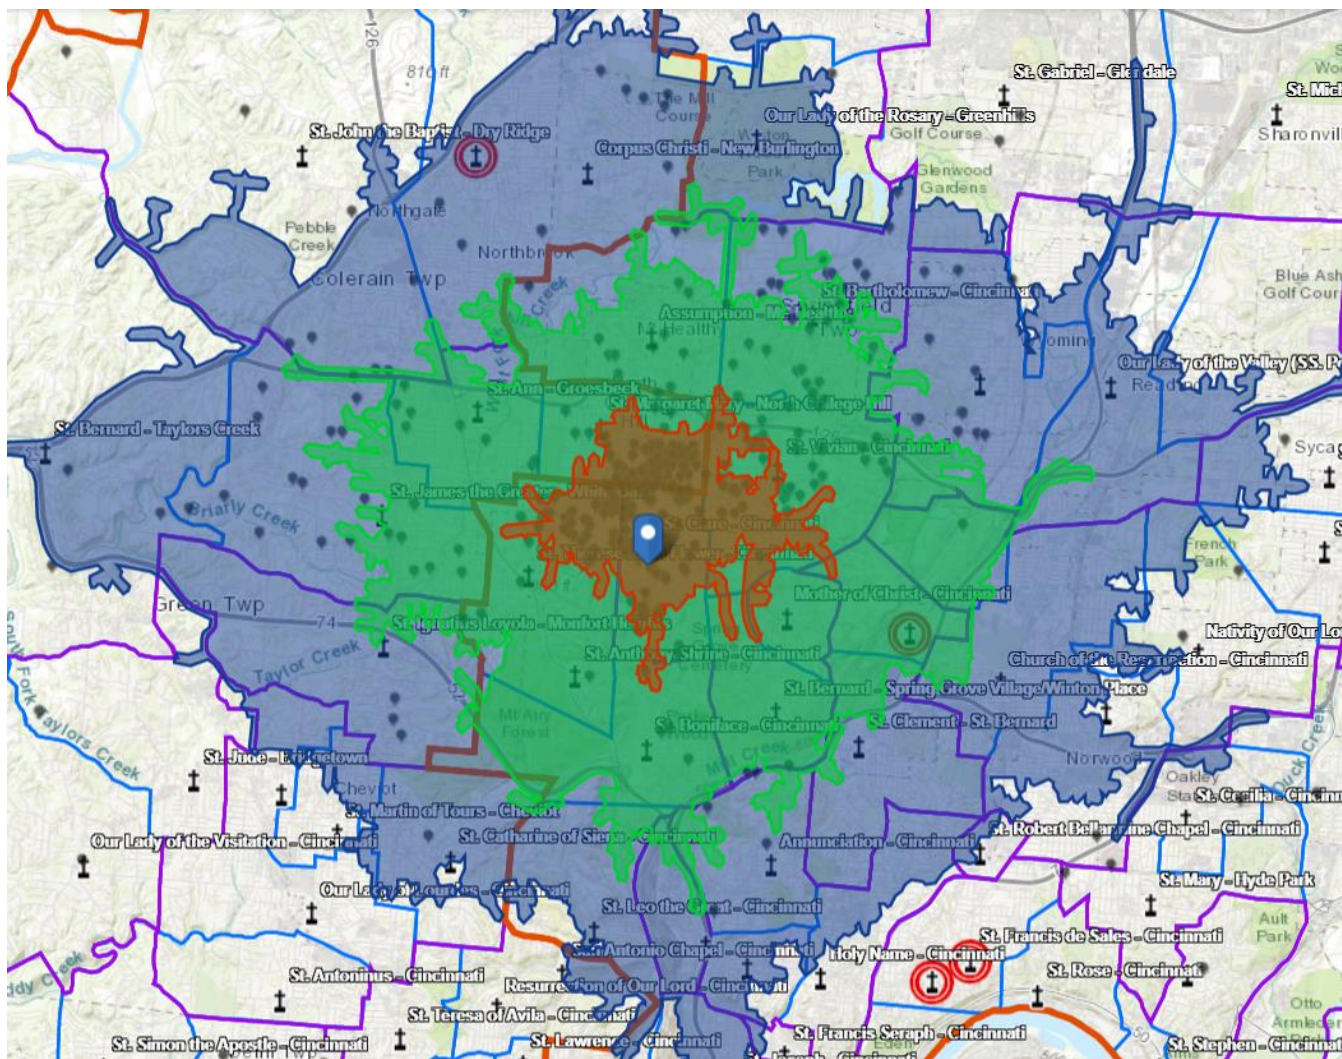

5-10-15 Minute Driving Map – the map presents the driving time from the parish overlaid on top of your registered parishioners. “How long will my parishioners drive to get to the parish or events?” “Do certain roadways impact who attends the parish and/or extend our virtual territory reach because of reasonable drive times?”

5-10-15 Mile Driving Map – the map presents the driving distances from the parish overlaid on top of your registered parishioners. “How far will my parishioners drive to get to the parish?” “What other parishes do they pass to get here?” Do certain communities make up most of our parishioners?”