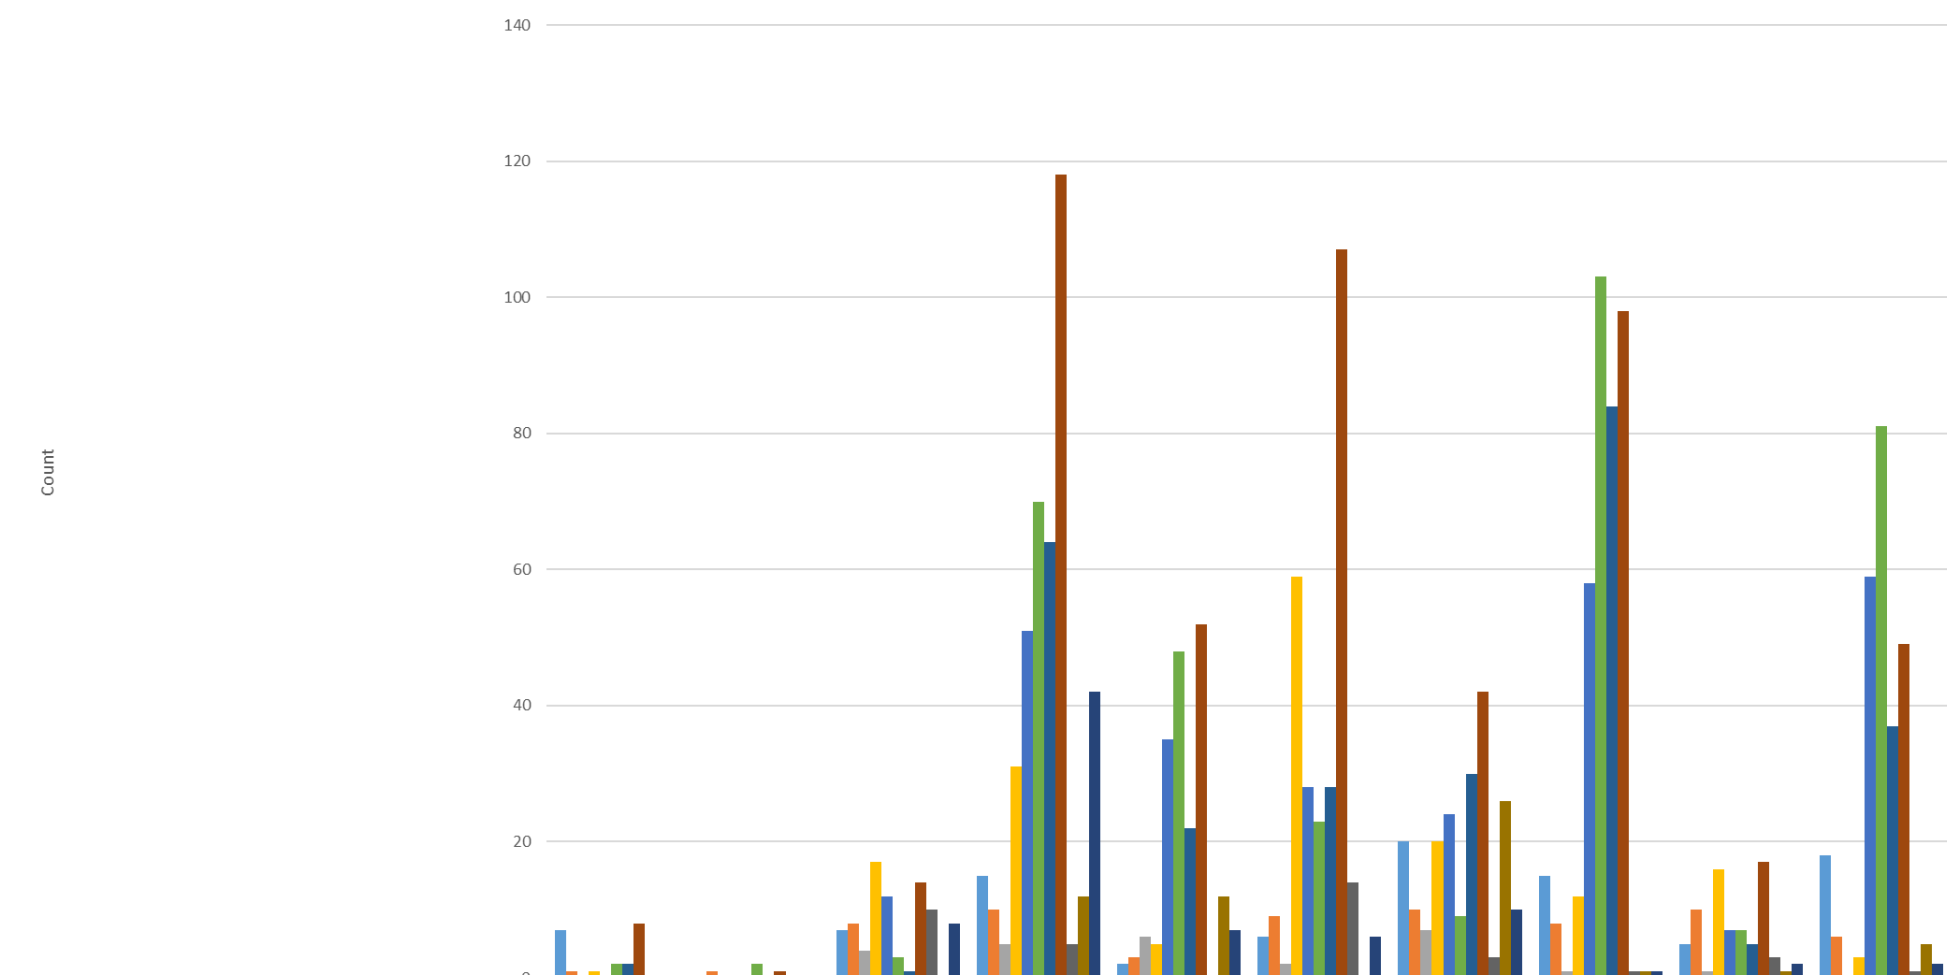

2021 Official Catholic Directory Statistics

	S10	S12	S14	S15	S16	S4	S5	S7
Hours of Adoration (weekly average of normal hours for adoration)	14	15	2	6	20	15	5	18
Hours of Reconciliation (weekly average of normal hours for confession)	10	10	3	9	10	8	10	6
Number of Adult Baptisms (18 & older)	4	5	6	2	7	1	1	0
Number of Catholic Marriages	18	31	5	59	20	12	16	3
Number of Confirmations	12	51	35	28	24	58	7	59
Number of Deaths	7	70	48	23	9	103	7	81
Number of First Communions	3	64	22	28	30	84	5	37
Number of Infant Baptisms (up to age 7)	23	118	52	107	42	98	17	49
Number of Interfaith Marriages	10	5	0	14	3	1	3	1
Number of Minor Baptisms (ages 7 to 17)	0	12	12	0	26	1	1	5
Number Received into Full Communion	8	42	7	6	10	1	2	2

2021 Official Catholic Directory Statistics

	Annunciation (Cincinnati)	Holy Name (Cincinnati)	St. Monica-St. George (Cincinnati), UC	S10	S12	S14	S15	S16	S4	S5	S7
Hours of Adoration (weekly average of normal hours for adoration)	7	0	7	15	2	6	20	15	5	18	
Hours of Reconciliation (weekly average of normal hours for confession)	1	1	8	10	3	9	10	8	10	6	
Number of Adult Baptisms (18 & older)	0	0	4	5	6	2	7	1	1	0	
Number of Catholic Marriages	1	0	17	31	5	59	20	12	16	3	
Number of Confirmations	0	0	12	51	35	28	24	58	7	59	
Number of Deaths	2	2	3	70	48	23	9	103	7	81	
Number of First Communions	2	0	1	64	22	28	30	84	5	37	
Number of Infant Baptisms (up to age 7)	8	1	14	118	52	107	42	98	17	49	
Number of Interfaith Marriages	0	0	10	5	0	14	3	1	3	1	
Number of Minor Baptisms (ages 7 to 17)	0	0	0	12	12	0	26	1	1	5	
Number Received into Full Communion	0	0	8	42	7	6	10	1	2	2	