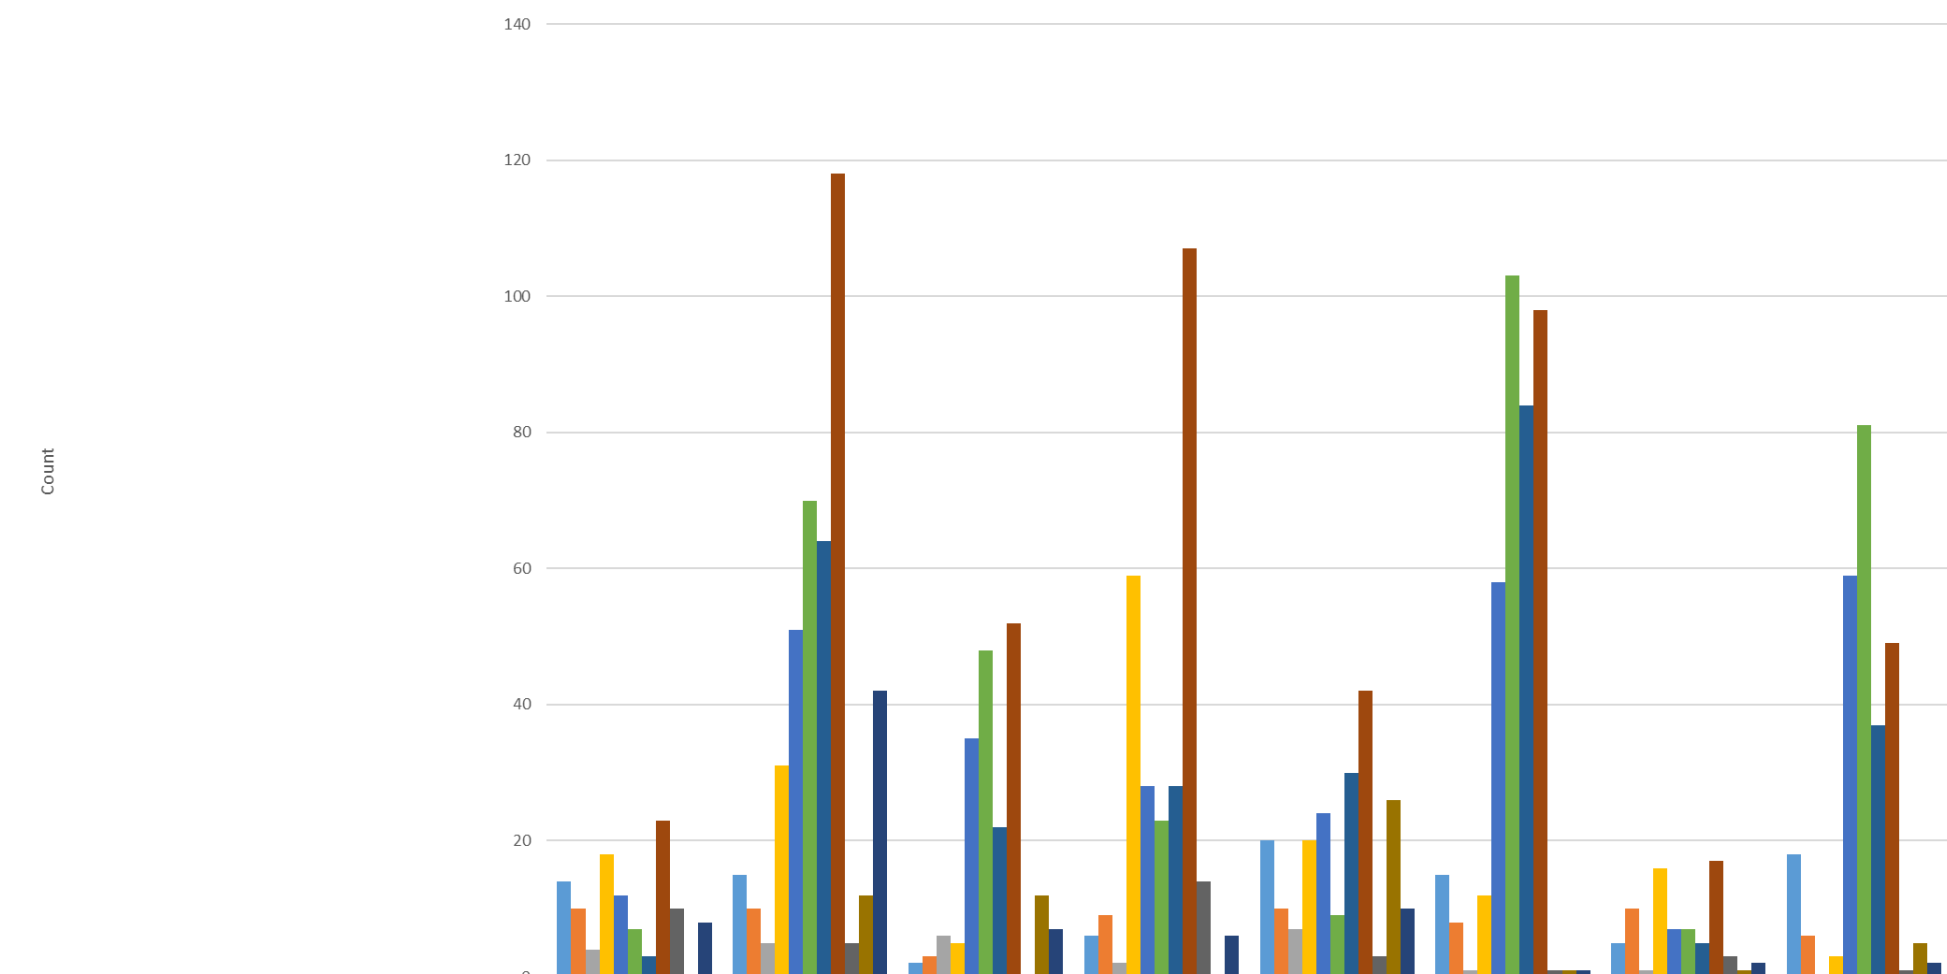

2021 Official Catholic Directory Statistics

	S10	S12	S14	S15	S16	S4	Cathedral Basilica of St. Peter in Chains (Cincinnati)	S7
Hours of Adoration (weekly average of normal hours for adoration)	14	15	2	6	20	15	5	18
Hours of Reconciliation (weekly average of normal hours for confession)	10	10	3	9	10	8	10	6
Number of Adult Baptisms (18 & older)	4	5	6	2	7	1	1	0
Number of Catholic Marriages	18	31	5	59	20	12	16	3
Number of Confirmations	12	51	35	28	24	58	7	59
Number of Deaths	7	70	48	23	9	103	7	81
Number of First Communions	3	64	22	28	30	84	5	37
Number of Infant Baptisms (up to age 7)	23	118	52	107	42	98	17	49
Number of Interfaith Marriages	10	5	0	14	3	1	3	1
Number of Minor Baptisms (ages 7 to 17)	0	12	12	0	26	1	1	5
Number Received into Full Communion	8	42	7	6	10	1	2	2