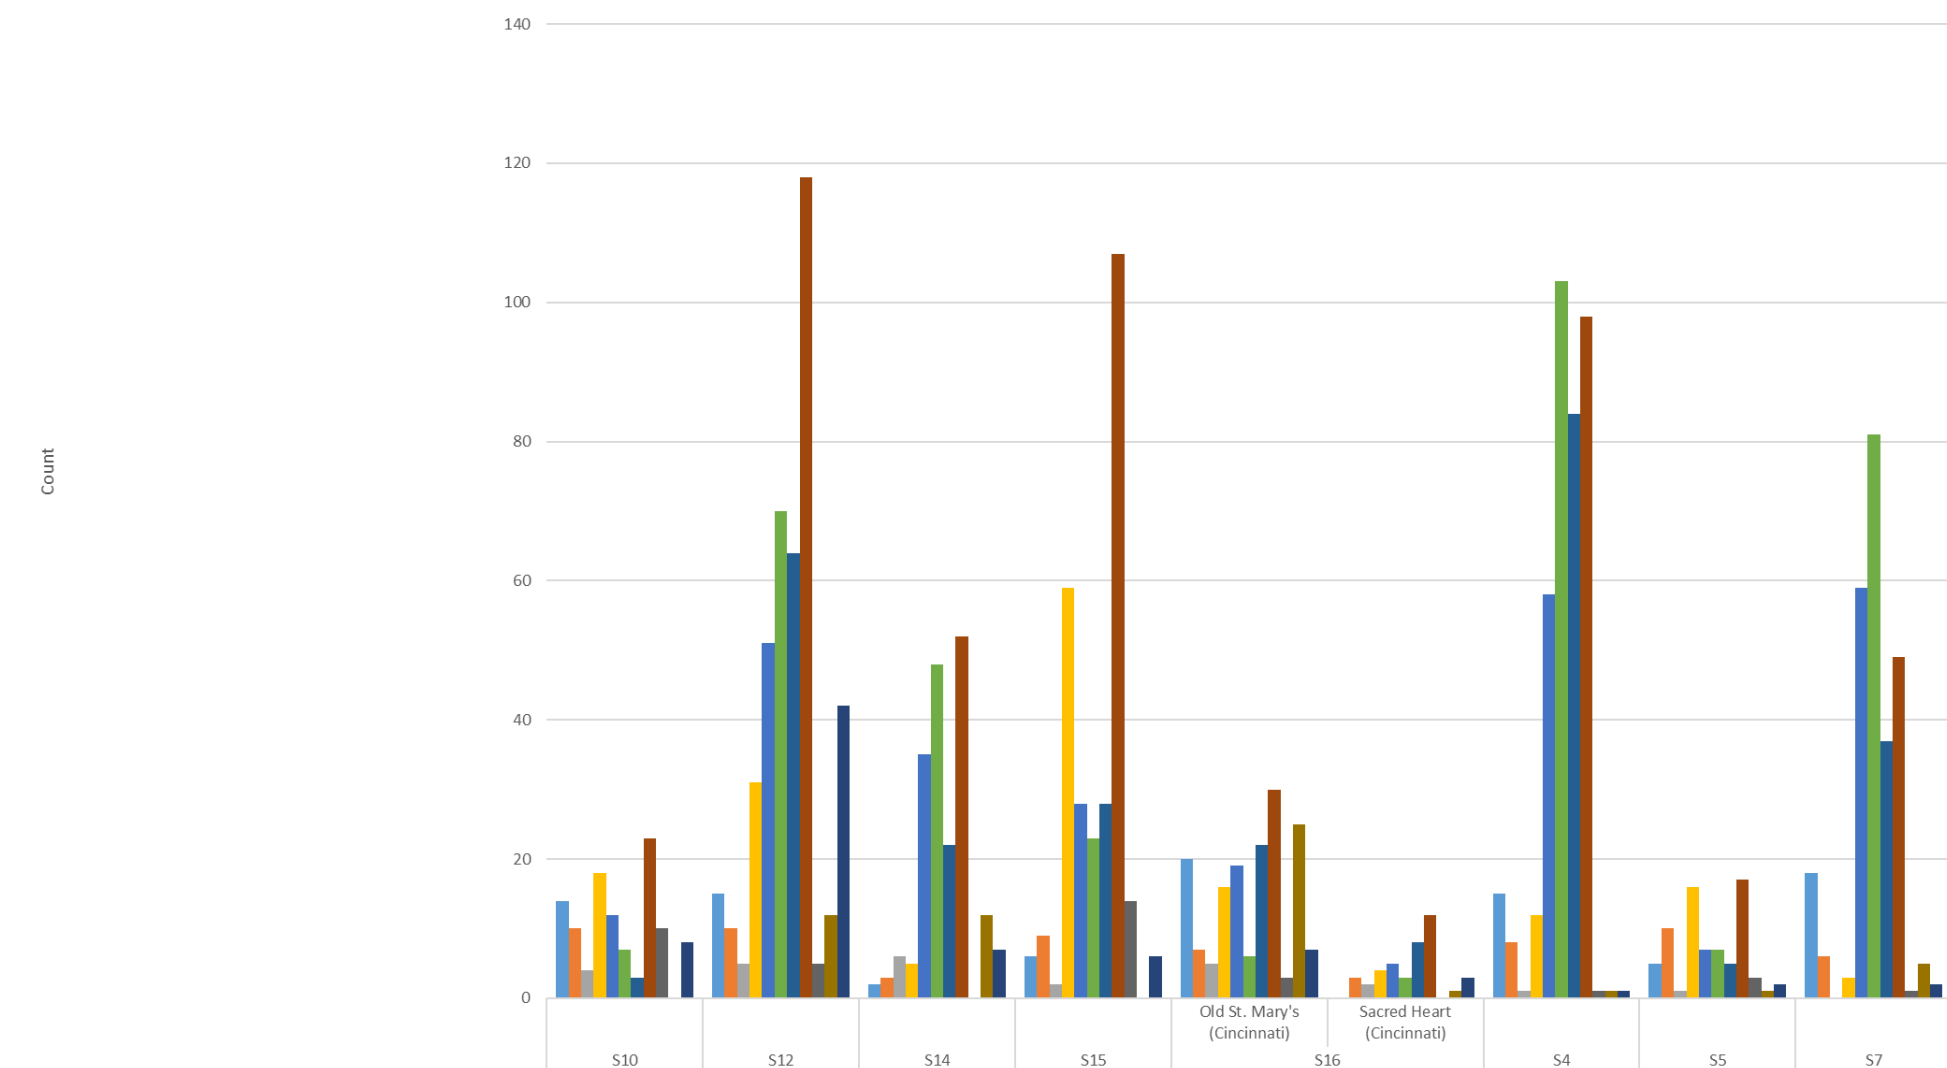

2021 Official Catholic Directory Statistics

	S10	S12	S14	S15	Old St. Mary's (Cincinnati)	Sacred Heart (Cincinnati)	S16	S4	S5	S7
Hours of Adoration (weekly average of normal hours for adoration)	14	15	2	6	20	0	15	5	18	
Hours of Reconciliation (weekly average of normal hours for confession)	10	10	3	9	7	3	8	10	6	
Number of Adult Baptisms (18 & older)	4	5	6	2	5	2	1	1	0	
Number of Catholic Marriages	18	31	5	59	16	4	12	16	3	
Number of Confirmations	12	51	35	28	19	5	58	7	59	
Number of Deaths	7	70	48	23	6	3	103	7	81	
Number of First Communions	3	64	22	28	22	8	84	5	37	
Number of Infant Baptisms (up to age 7)	23	118	52	107	30	12	98	17	49	
Number of Interfaith Marriages	10	5	0	14	3	0	1	3	1	
Number of Minor Baptisms (ages 7 to 17)	0	12	12	0	25	1	1	1	5	
Number Received into Full Communion	8	42	7	6	7	3	1	2	2