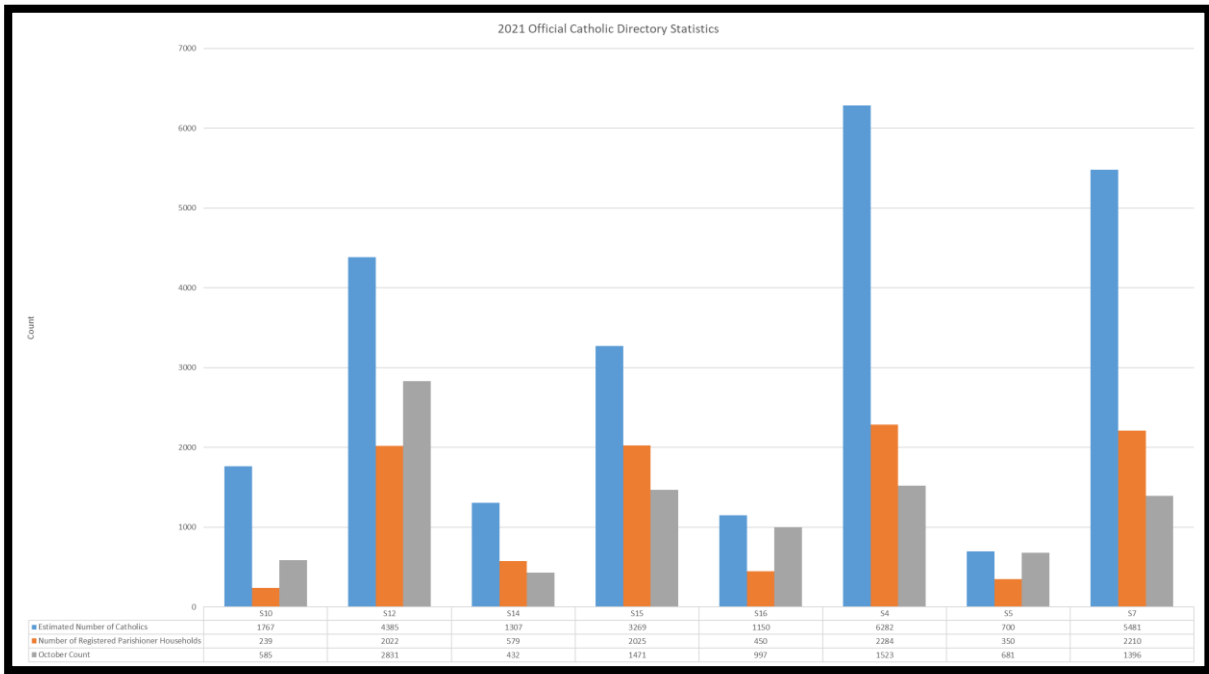

2021 Official Catholic Directory Statistics

	S10	S12	S14	S15	S16	S4	Cathedral Basilica of St. Peter in Chains (Cincinnati)	S7
Hours of Adoration (weekly average of normal hours for adoration)	14	15	2	6	20	15	5	18
Hours of Reconciliation (weekly average of normal hours for confession)	10	10	3	9	10	8	10	6
Number of Adult Baptisms (18 & older)	4	5	6	2	7	1	1	0
Number of Catholic Marriages	18	31	5	59	20	12	16	3
Number of Confirmations	12	51	35	28	24	58	7	59
Number of Deaths	7	70	48	23	9	103	7	81
Number of First Communions	3	64	22	28	30	84	5	37
Number of Infant Baptisms (up to age 7)	23	118	52	107	42	98	17	49
Number of Interfaith Marriages	10	5	0	14	3	1	3	1
Number of Minor Baptisms (ages 7 to 17)	0	12	12	0	26	1	1	5
Number Received into Full Communion	8	42	7	6	10	1	2	2

2021 Official Catholic Directory Statistics

	S10	S12	S14	S15	S16	S4	S5	Assumption (Cincinnati- Mt. Healthy)	Mother of Christ (Cincinnati)	St. Bartholomew (Cincinnati)	St. Bernard (Cincinnati- Spring Grove Village)	St. Clare (Cincinnati)	St. Vivian (Cincinnati)
■ Hours of Adoration (weekly average of normal hours for adoration)	14	15	2	6	20	15	5	6	0	8	1	0	3
■ Hours of Reconciliation (weekly average of normal hours for confession)	10	10	3	9	10	8	10	1	0	1	1	1	2
■ Number of Adult Baptisms (18 & older)	4	5	6	2	7	1	1	0	0	0	0	0	0
■ Number of Catholic Marriages	18	31	5	59	20	12	16	1	0	1	1	0	0
■ Number of Confirmations	12	51	35	28	24	58	7	5	0	22	0	25	7
■ Number of Deaths	7	70	48	23	9	103	7	15	0	13	2	30	21
■ Number of First Communions	3	64	22	28	30	84	5	6	1	13	1	9	7
■ Number of Infant Baptisms (up to age 7)	23	118	52	107	42	98	17	7	0	21	2	9	10
■ Number of Interfaith Marriages	10	5	0	14	3	1	3	0	0	0	0	1	0
■ Number of Minor Baptisms (ages 7 to 17)	0	12	12	0	26	1	1	0	0	2	0	1	2
■ Number Received into Full Communion	8	42	7	6	10	1	2	0	0	0	0	2	0