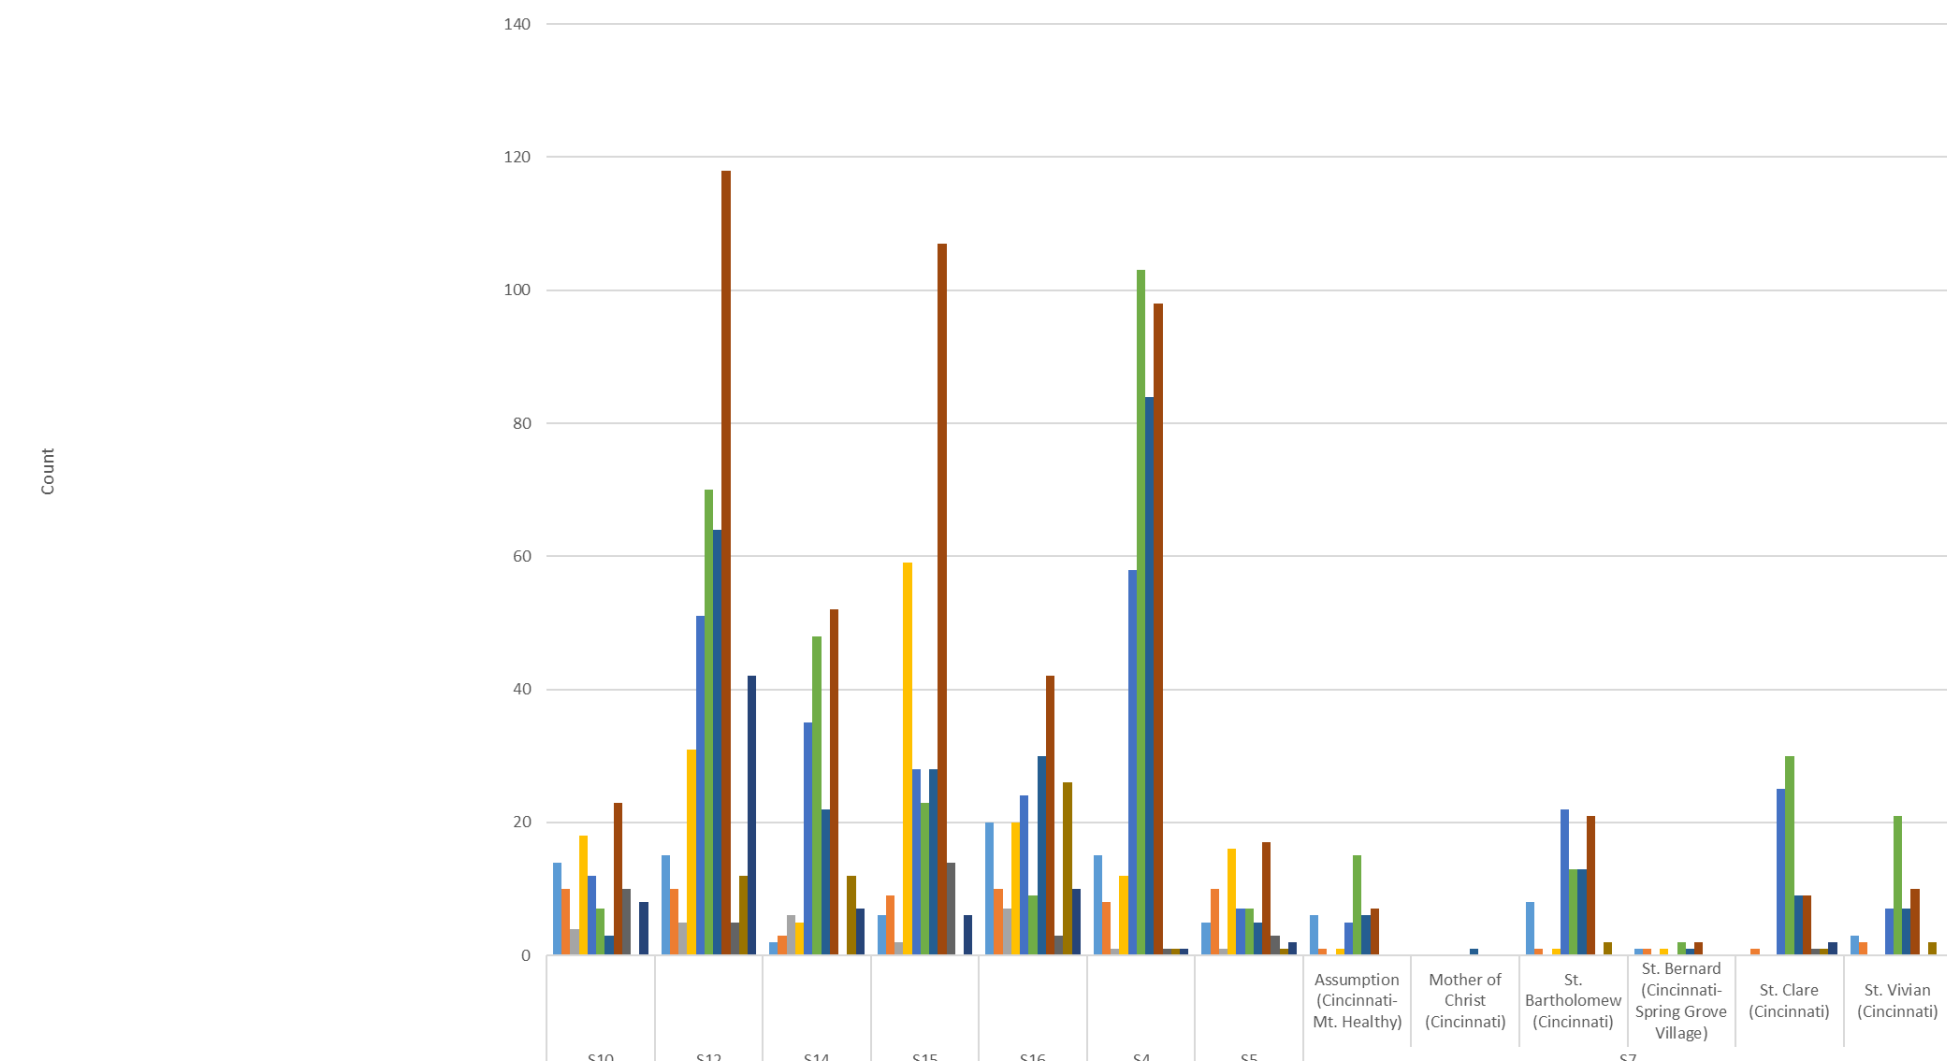

2021 Official Catholic Directory Statistics

	S10	S12	S14	S15	S16	S4	S5	Assumption (Cincinnati- Mt. Healthy)	Mother of Christ (Cincinnati)	St. Bartholomew (Cincinnati)	St. Bernard (Cincinnati- Spring Grove Village)	St. Clare (Cincinnati)	St. Vivian (Cincinnati)
■ Hours of Adoration (weekly average of normal hours for adoration)	14	15	2	6	20	15	5	6	0	8	1	0	3
■ Hours of Reconciliation (weekly average of normal hours for confession)	10	10	3	9	10	8	10	1	0	1	1	1	2
■ Number of Adult Baptisms (18 & older)	4	5	6	2	7	1	1	0	0	0	0	0	0
■ Number of Catholic Marriages	18	31	5	59	20	12	16	1	0	1	1	0	0
■ Number of Confirmations	12	51	35	28	24	58	7	5	0	22	0	25	7
■ Number of Deaths	7	70	48	23	9	103	7	15	0	13	2	30	21
■ Number of First Communions	3	64	22	28	30	84	5	6	1	13	1	9	7
■ Number of Infant Baptisms (up to age 7)	23	118	52	107	42	98	17	7	0	21	2	9	10
■ Number of Interfaith Marriages	10	5	0	14	3	1	3	0	0	0	0	1	0
■ Number of Minor Baptisms (ages 7 to 17)	0	12	12	0	26	1	1	0	0	2	0	1	2
■ Number Received into Full Communion	8	42	7	6	10	1	2	0	0	0	0	2	0