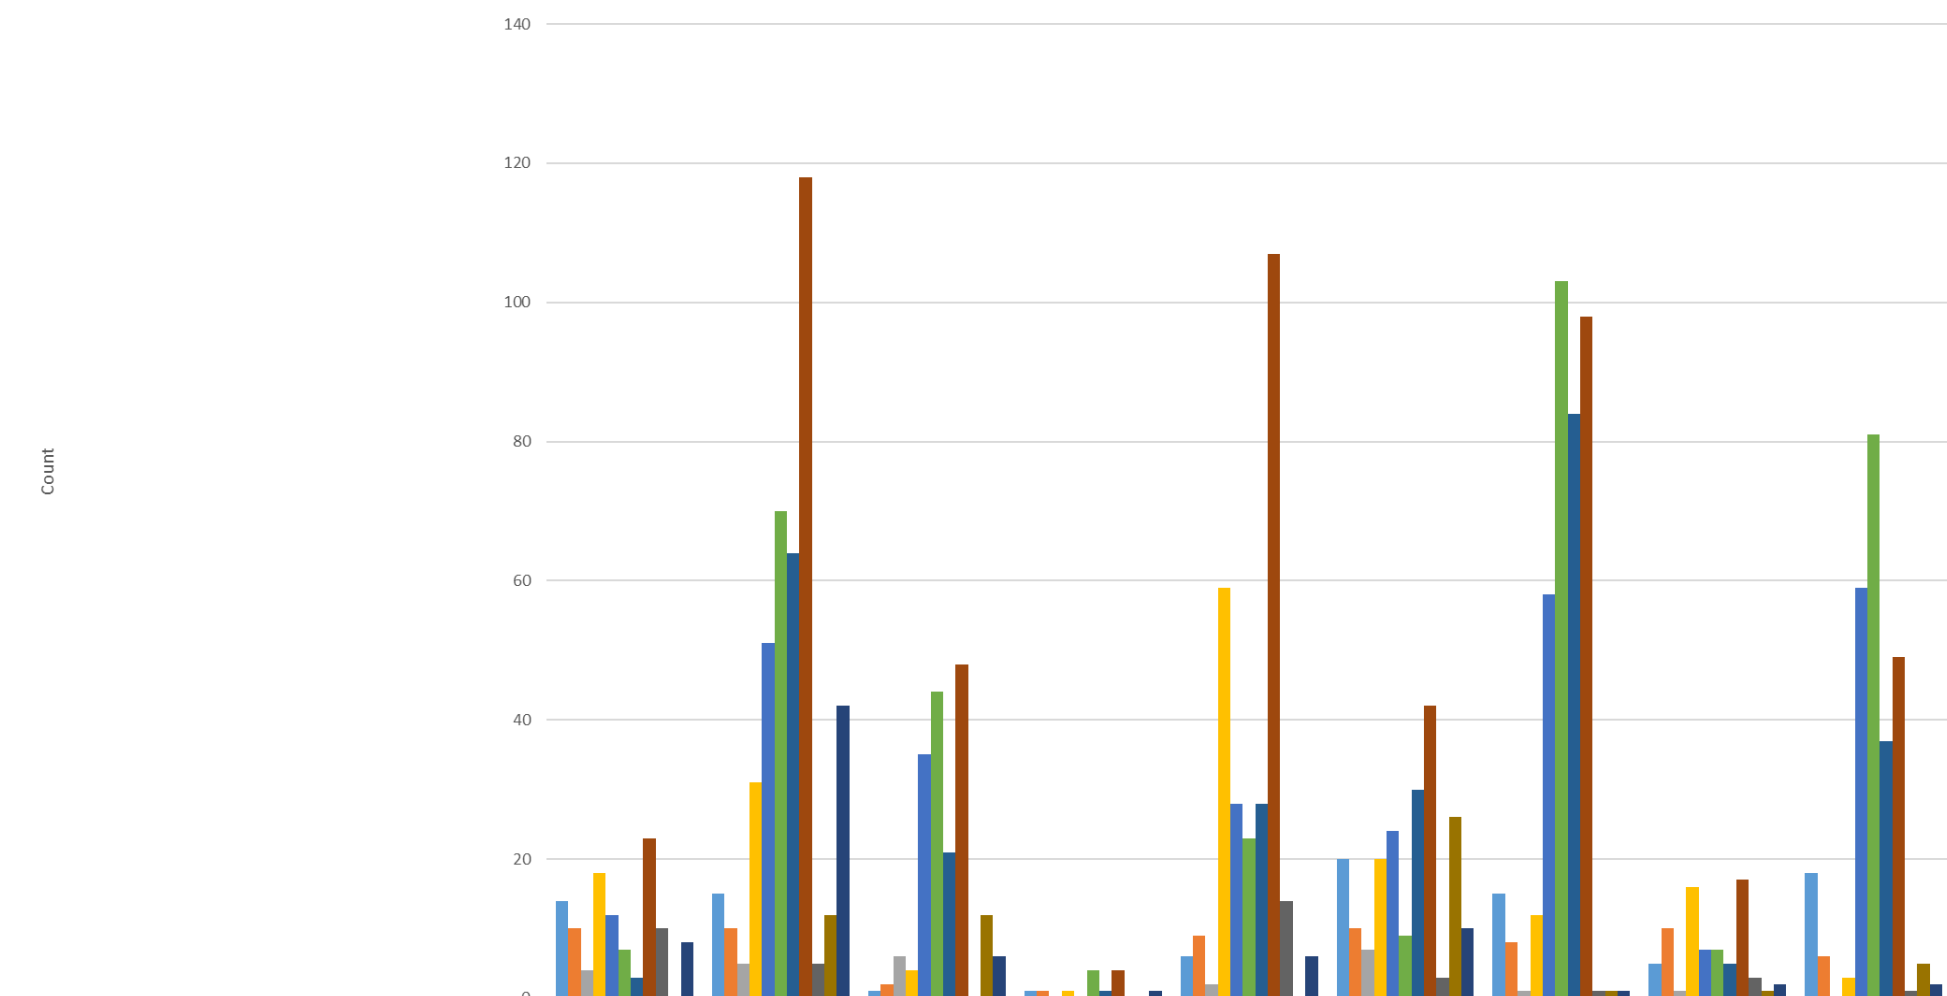

2021 Official Catholic Directory Statistics

	S10	S12	St. Clement (Cincinnati)	St. Francis Seraph (Cincinnati)	S14	S15	S16	S4	S5	S7
Hours of Adoration (weekly average of normal hours for adoration)	14	15	1	1	6	20	15	5	18	
Hours of Reconciliation (weekly average of normal hours for confession)	10	10	2	1	9	10	8	10	6	
Number of Adult Baptisms (18 & older)	4	5	6	0	2	7	1	1	0	
Number of Catholic Marriages	18	31	4	1	59	20	12	16	3	
Number of Confirmations	12	51	35	0	28	24	58	7	59	
Number of Deaths	7	70	44	4	23	9	103	7	81	
Number of First Communions	3	64	21	1	28	30	84	5	37	
Number of Infant Baptisms (up to age 7)	23	118	48	4	107	42	98	17	49	
Number of Interfaith Marriages	10	5	0	0	14	3	1	3	1	
Number of Minor Baptisms (ages 7 to 17)	0	12	12	0	0	26	1	1	5	
Number Received into Full Communion	8	42	6	1	6	10	1	2	2