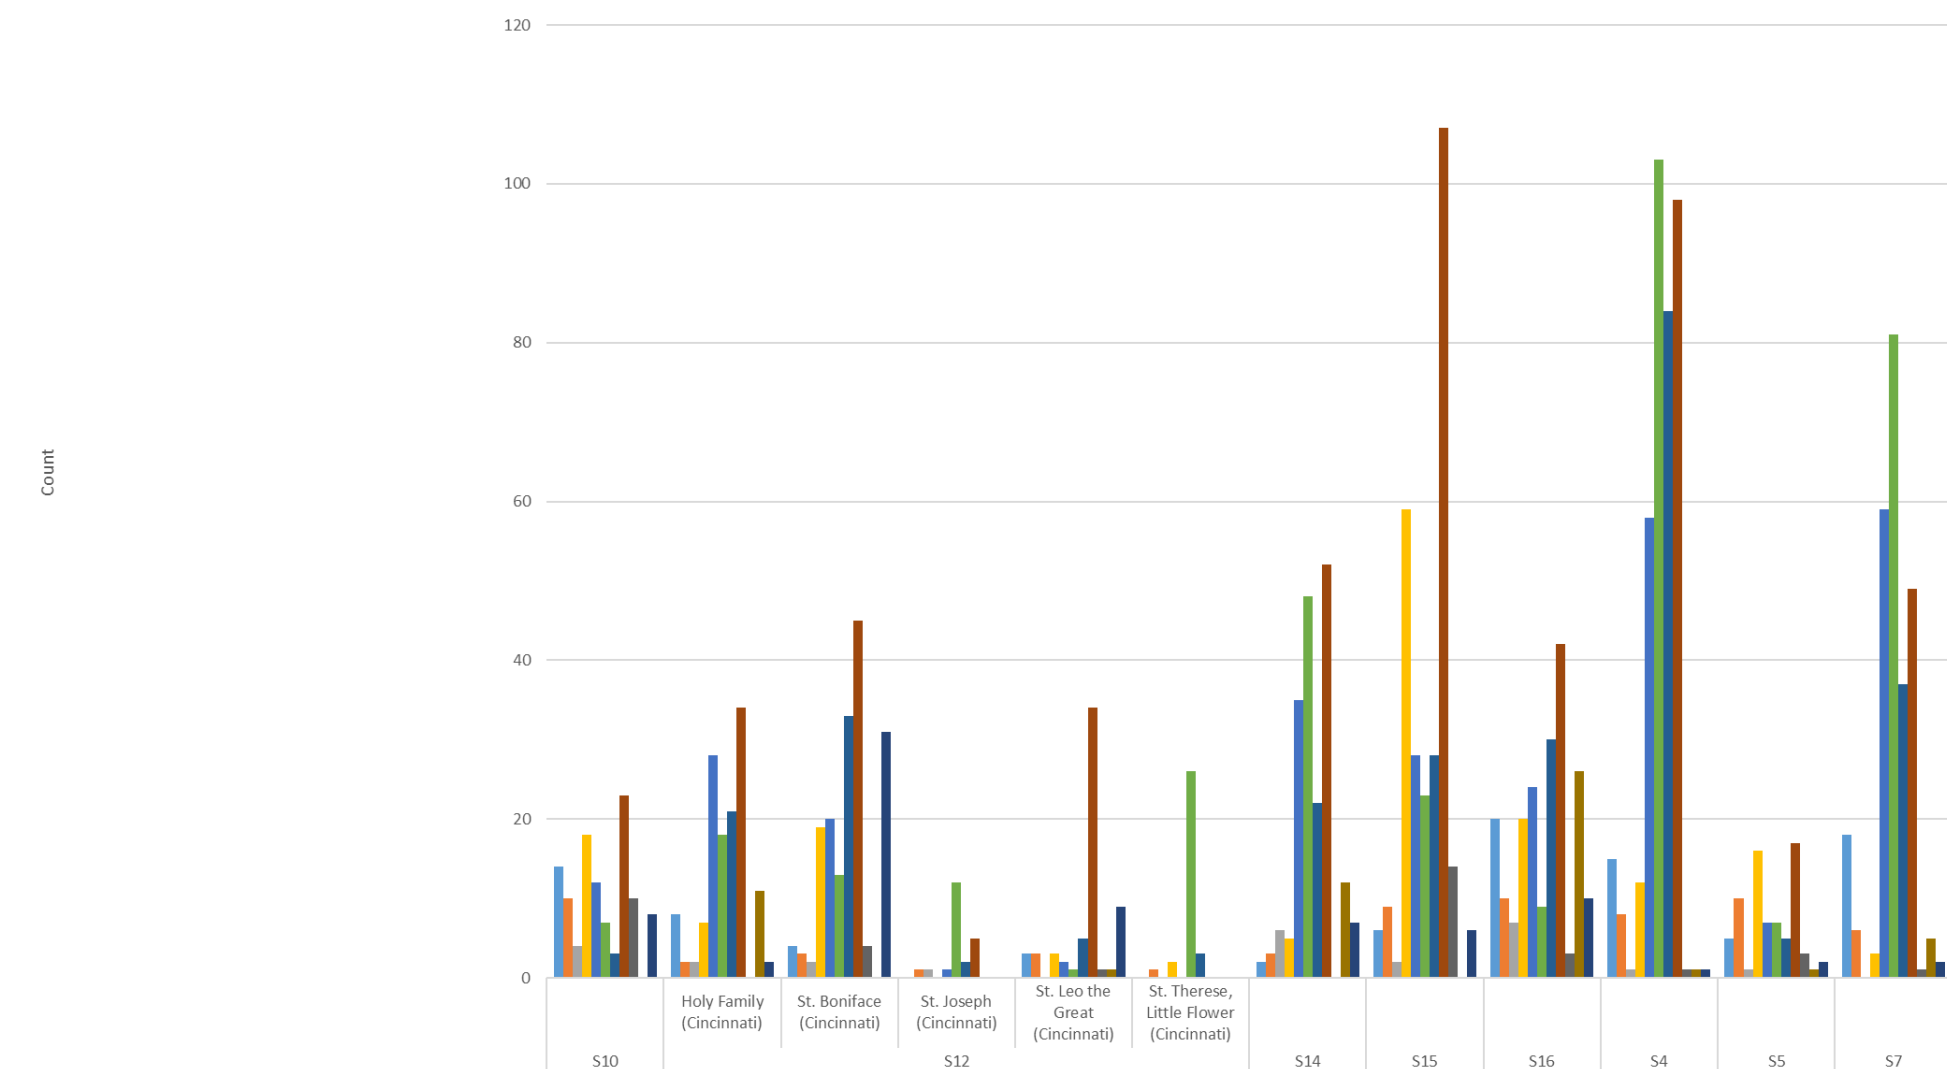

2021 Official Catholic Directory Statistics

	S10	Holy Family (Cincinnati)	St. Boniface (Cincinnati)	St. Joseph (Cincinnati)	St. Leo the Great (Cincinnati)	St. Therese, Little Flower (Cincinnati)	S14	S15	S16	S4	S5	S7
Hours of Adoration (weekly average of normal hours for adoration)	14	8	4	0	3	0	2	6	20	15	5	18
Hours of Reconciliation (weekly average of normal hours for confession)	10	2	3	1	3	1	3	9	10	8	10	6
Number of Adult Baptisms (18 & older)	4	2	2	1	0	0	6	2	7	1	1	0
Number of Catholic Marriages	18	7	19	0	3	2	5	59	20	12	16	3
Number of Confirmations	12	28	20	1	2	0	35	28	24	58	7	59
Number of Deaths	7	18	13	12	1	26	48	23	9	103	7	81
Number of First Communions	3	21	33	2	5	3	22	28	30	84	5	37
Number of Infant Baptisms (up to age 7)	23	34	45	5	34	0	52	107	42	98	17	49
Number of Interfaith Marriages	10	0	4	0	1	0	0	14	3	1	3	1
Number of Minor Baptisms (ages 7 to 17)	0	11	0	0	1	0	12	0	26	1	1	5
Number Received into Full Communion	8	2	31	0	9	0	7	6	10	1	2	2