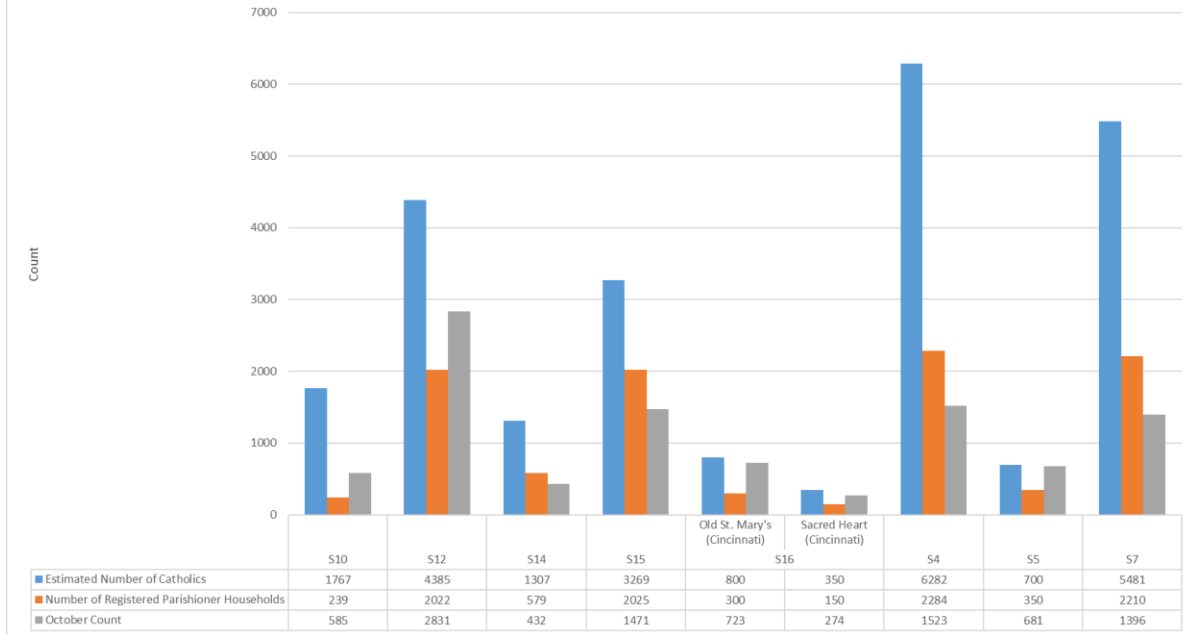

2021 Official Catholic Directory Statistics

	S10	S12	S14	S15	S16	S4	S5	Assumption (Cincinnati- Mt. Healthy)	Mother of Christ (Cincinnati)	St. Bartholomew (Cincinnati)	St. Bernard (Cincinnati- Spring Grove Village)	St. Clare (Cincinnati)	St. Vivian (Cincinnati)
■ Hours of Adoration (weekly average of normal hours for adoration)	14	15	2	6	20	15	5	6	0	8	1	0	3
■ Hours of Reconciliation (weekly average of normal hours for confession)	10	10	3	9	10	8	10	1	0	1	1	1	2
■ Number of Adult Baptisms (18 & older)	4	5	6	2	7	1	1	0	0	0	0	0	0
■ Number of Catholic Marriages	18	31	5	59	20	12	16	1	0	1	1	0	0
■ Number of Confirmations	12	51	35	28	24	58	7	5	0	22	0	25	7
■ Number of Deaths	7	70	48	23	9	103	7	15	0	13	2	30	21
■ Number of First Communions	3	64	22	28	30	84	5	6	1	13	1	9	7
■ Number of Infant Baptisms (up to age 7)	23	118	52	107	42	98	17	7	0	21	2	9	10
■ Number of Interfaith Marriages	10	5	0	14	3	1	3	0	0	0	0	1	0
■ Number of Minor Baptisms (ages 7 to 17)	0	12	12	0	26	1	1	0	0	2	0	1	2
■ Number Received into Full Communion	8	42	7	6	10	1	2	0	0	0	0	2	0

2021 Official Catholic Directory Statistics

2021 Official Catholic Directory Statistics

2021 Official Catholic Directory Statistics

2021 Official Catholic Directory Statistics

2021 Official Catholic Directory Statistics