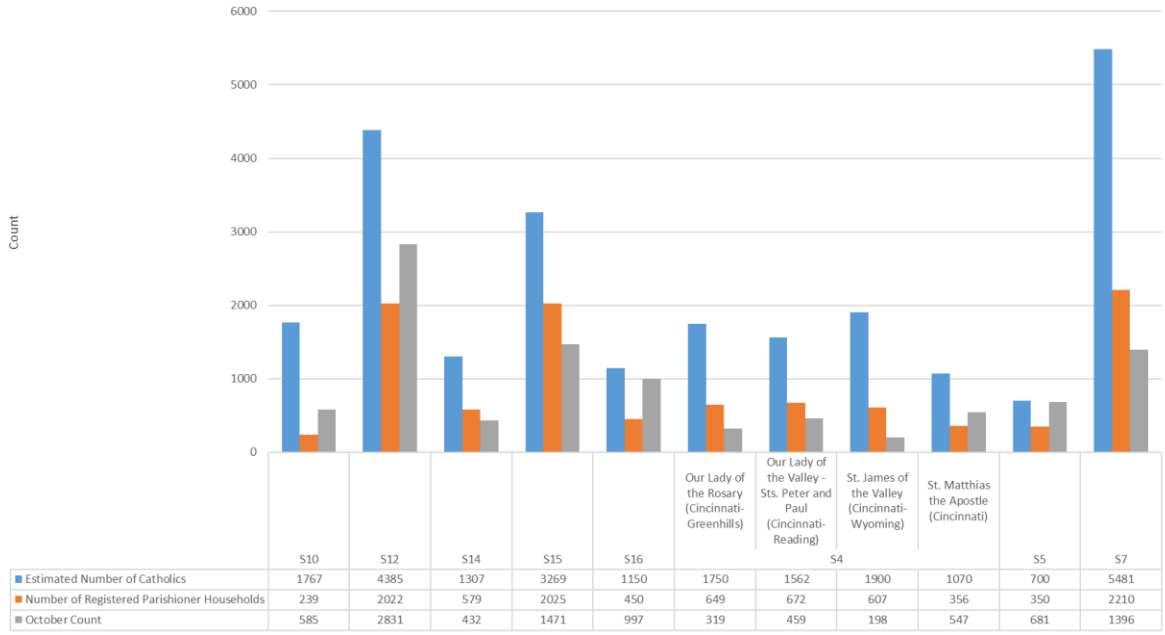

2021 Official Catholic Directory Statistics

	S10	S12	S14	S15	S16	S4	S5	Assumption (Cincinnati- Mt. Healthy)	Mother of Christ (Cincinnati)	St. Bartholomew (Cincinnati)	St. Bernard (Cincinnati- Spring Grove Village)	St. Clare (Cincinnati)	St. Vivian (Cincinnati)
■ Hours of Adoration (weekly average of normal hours for adoration)	14	15	2	6	20	15	5	6	0	8	1	0	3
■ Hours of Reconciliation (weekly average of normal hours for confession)	10	10	3	9	10	8	10	1	0	1	1	1	2
■ Number of Adult Baptisms (18 & older)	4	5	6	2	7	1	1	0	0	0	0	0	0
■ Number of Catholic Marriages	18	31	5	59	20	12	16	1	0	1	1	0	0
■ Number of Confirmations	12	51	35	28	24	58	7	5	0	22	0	25	7
■ Number of Deaths	7	70	48	23	9	103	7	15	0	13	2	30	21
■ Number of First Communions	3	64	22	28	30	84	5	6	1	13	1	9	7
■ Number of Infant Baptisms (up to age 7)	23	118	52	107	42	98	17	7	0	21	2	9	10
■ Number of Interfaith Marriages	10	5	0	14	3	1	3	0	0	0	0	1	0
■ Number of Minor Baptisms (ages 7 to 17)	0	12	12	0	26	1	1	0	0	2	0	1	2
■ Number Received into Full Communion	8	42	7	6	10	1	2	0	0	0	0	2	0

2021 Official Catholic Directory Statistics

2021 Official Catholic Directory Statistics

2021 Official Catholic Directory Statistics

2021 Official Catholic Directory Statistics

2021 Official Catholic Directory Statistics