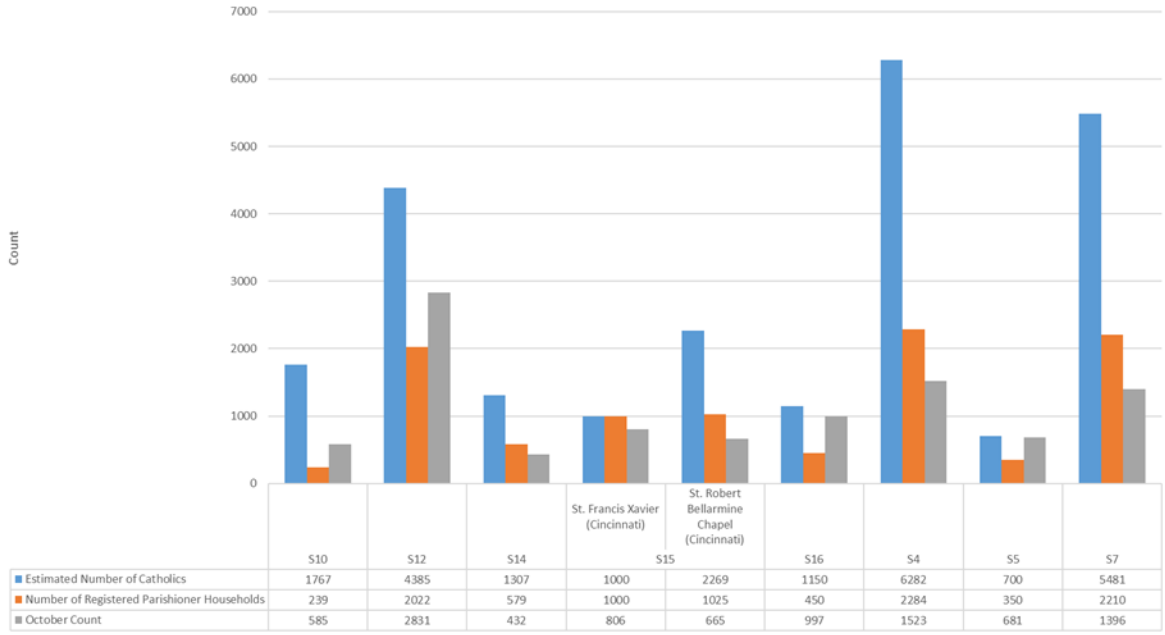

2021 Official Catholic Directory Statistics