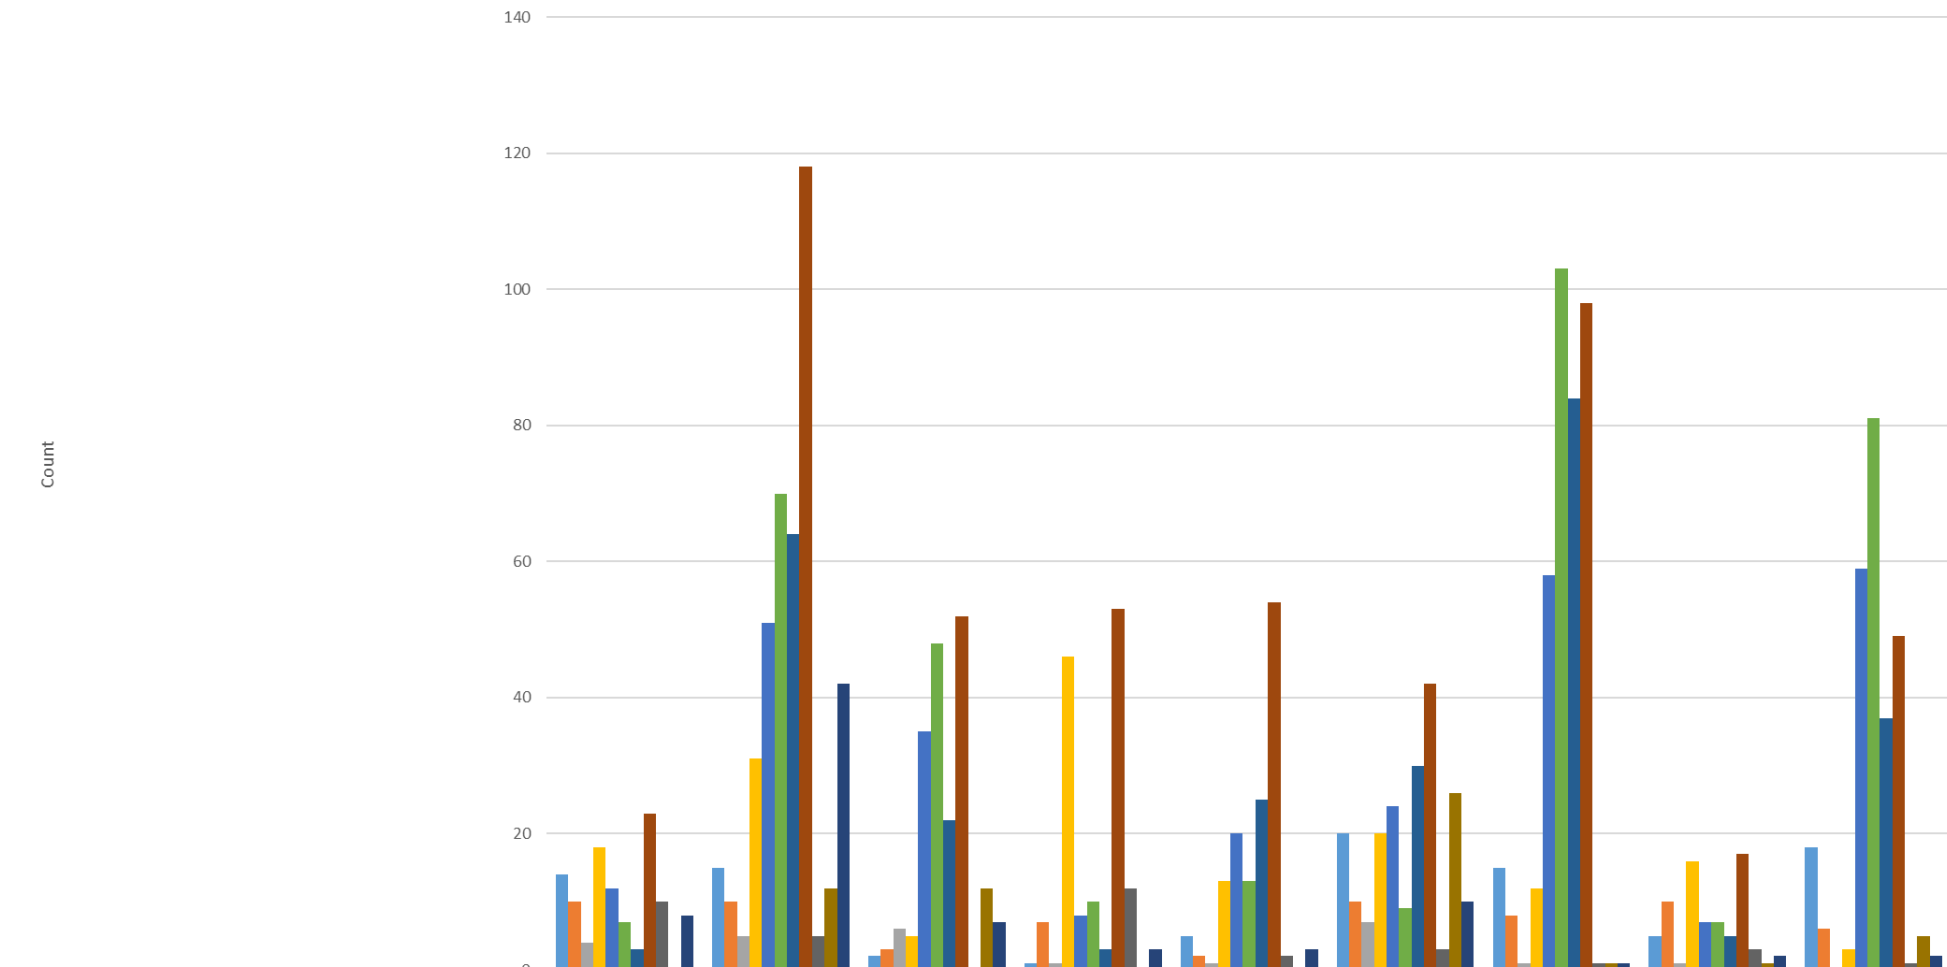

2021 Official Catholic Directory Statistics

	S10	S12	S14	St. Francis Xavier (Cincinnati)	St. Robert Bellarmine Chapel (Cincinnati)	S15	S16	S4	S5	S7
Hours of Adoration (weekly average of normal hours for adoration)	14	15	2	1	5		20	15	5	18
Hours of Reconciliation (weekly average of normal hours for confession)	10	10	3	7	2		10	8	10	6
Number of Adult Baptisms (18 & older)	4	5	6	1	1		7	1	1	0
Number of Catholic Marriages	18	31	5	46	13		20	12	16	3
Number of Confirmations	12	51	35	8	20		24	58	7	59
Number of Deaths	7	70	48	10	13		9	103	7	81
Number of First Communions	3	64	22	3	25		30	84	5	37
Number of Infant Baptisms (up to age 7)	23	118	52	53	54		42	98	17	49
Number of Interfaith Marriages	10	5	0	12	2		3	1	3	1
Number of Minor Baptisms (ages 7 to 17)	0	12	12	0	0		26	1	1	5
Number Received into Full Communion	8	42	7	3	3		10	1	2	2