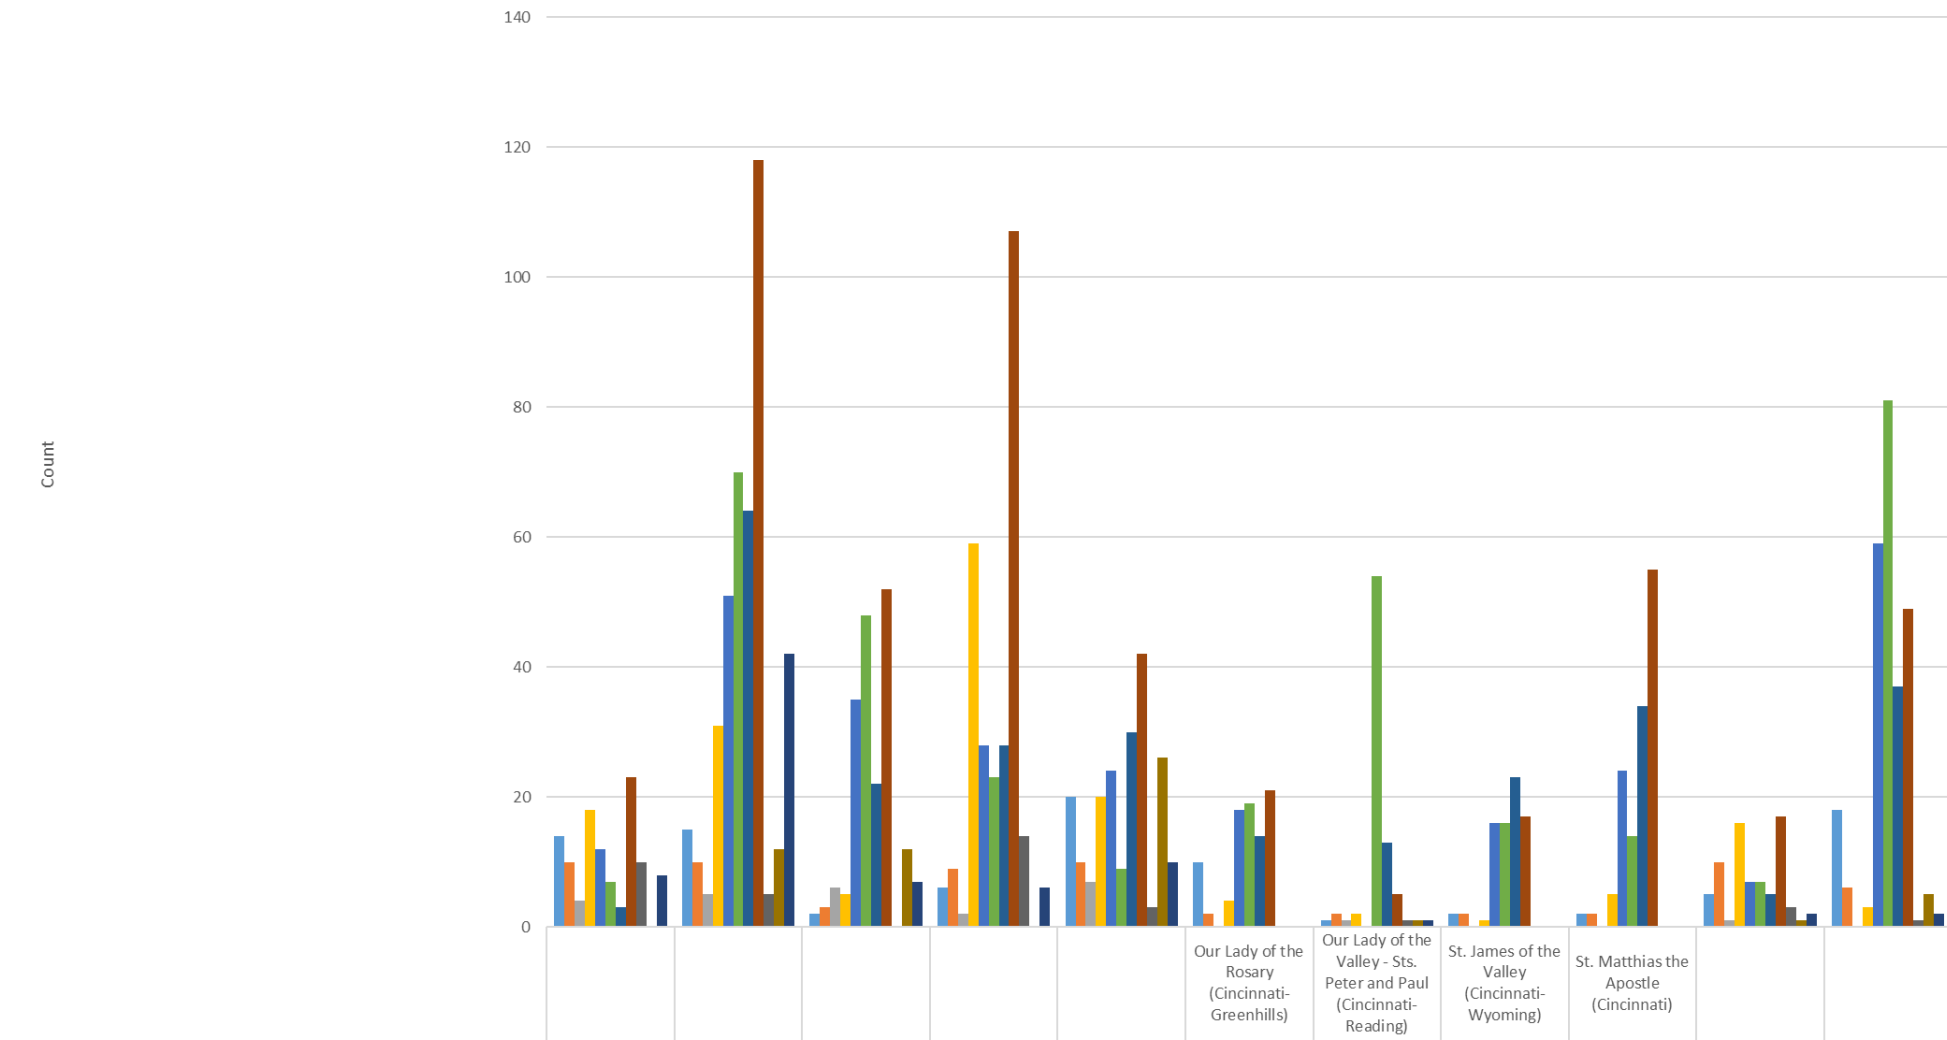

2021 Official Catholic Directory Statistics

	S10	S12	S14	S15	S16	Our Lady of the Rosary (Cincinnati-Greenhills)	Our Lady of the Valley - Sts. Peter and Paul (Cincinnati-Reading)	S4	St. James of the Valley (Cincinnati-Wyoming)	St. Matthias the Apostle (Cincinnati)	S5	S7
Hours of Adoration (weekly average of normal hours for adoration)	14	15	2	6	20	10	1	2	2	5	18	
Hours of Reconciliation (weekly average of normal hours for confession)	10	10	3	9	10	2	2	2	2	10	6	
Number of Adult Baptisms (18 & older)	4	5	6	2	7	0	1	0	0	1	0	
Number of Catholic Marriages	18	31	5	59	20	4	2	1	5	16	3	
Number of Confirmations	12	51	35	28	24	18	0	16	24	7	59	
Number of Deaths	7	70	48	23	9	19	54	16	14	7	81	
Number of First Communions	3	64	22	28	30	14	13	23	34	5	37	
Number of Infant Baptisms (up to age 7)	23	118	52	107	42	21	5	17	55	17	49	
Number of Interfaith Marriages	10	5	0	14	3	0	1	0	0	3	1	
Number of Minor Baptisms (ages 7 to 17)	0	12	12	0	26	0	1	0	0	1	5	
Number Received into Full Communion	8	42	7	6	10	0	1	0	0	2	2