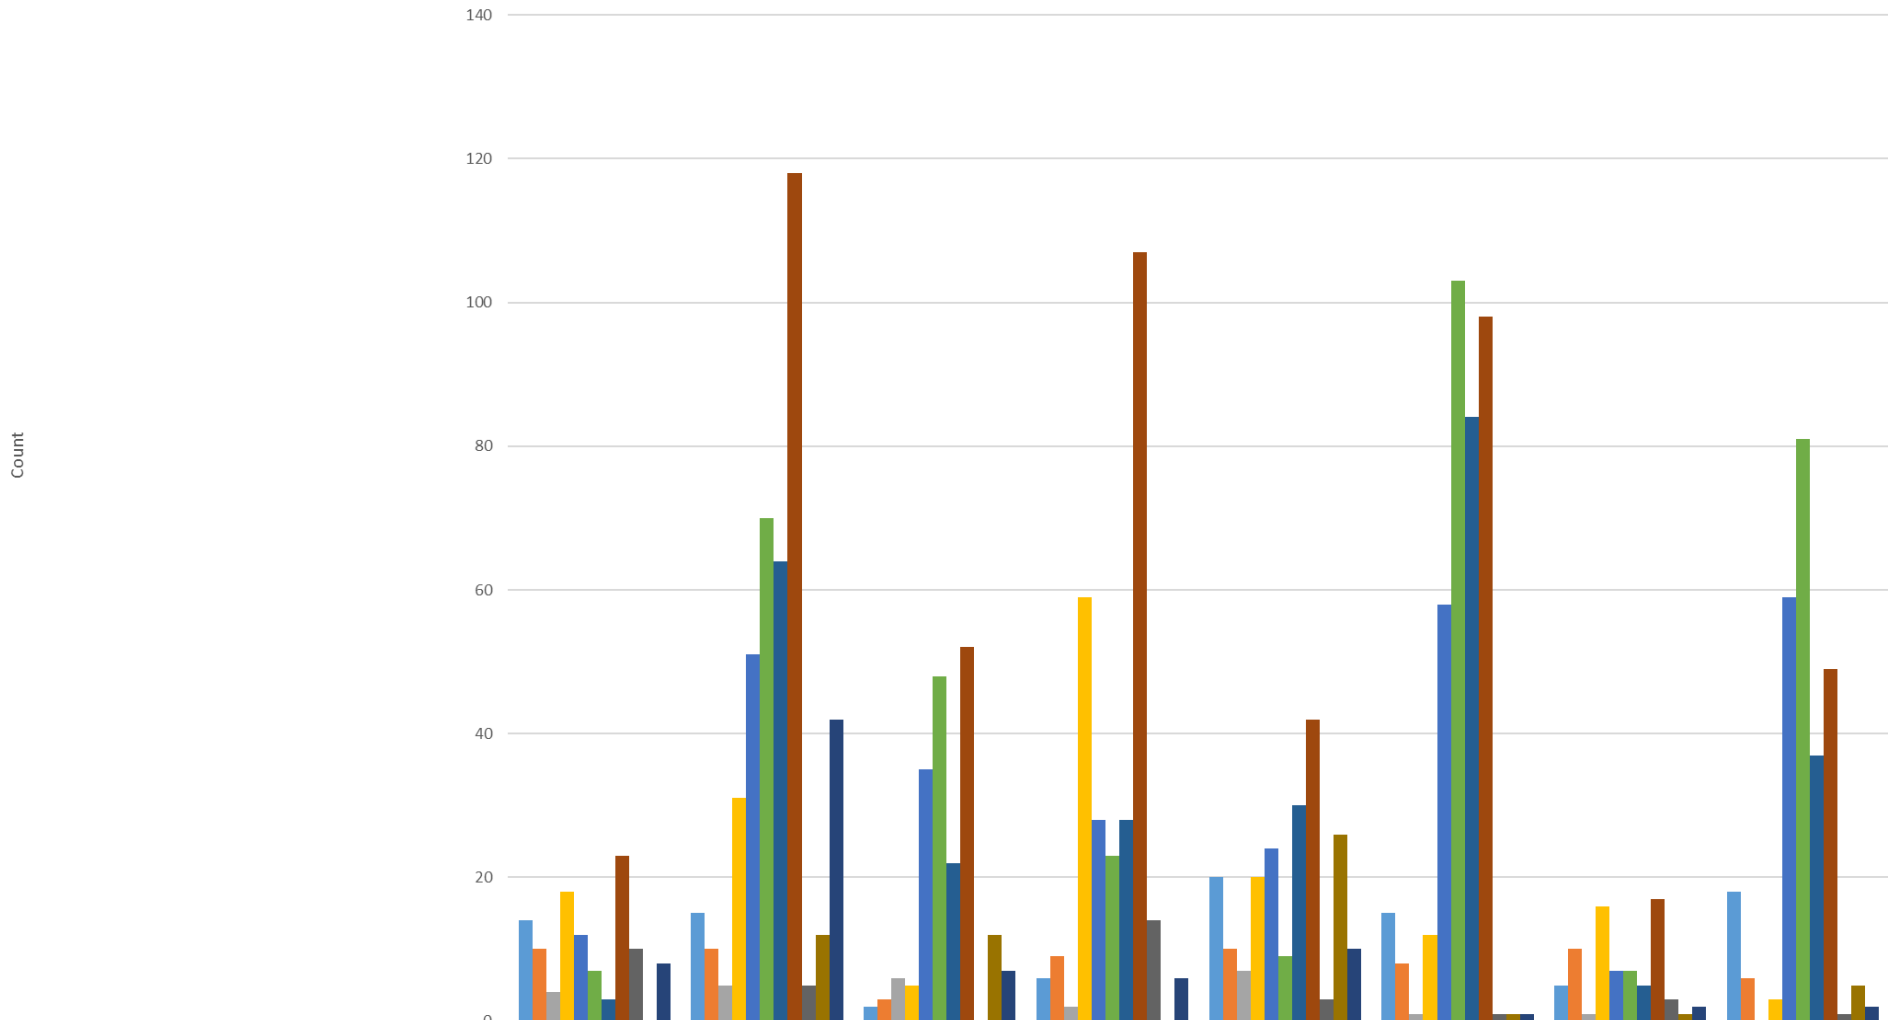

2021 Official Catholic Directory Statistics

	S10	S12	S14	S15	S16	S4	S5	S7
Hours of Adoration (weekly average of normal hours for adoration)	14	15	2	6	20	15	5	18
Hours of Reconciliation (weekly average of normal hours for confession)	10	10	3	9	10	8	10	6
Number of Adult Baptisms (18 & older)	4	5	6	2	7	1	1	0
Number of Catholic Marriages	18	31	5	59	20	12	16	3
Number of Confirmations	12	51	35	28	24	58	7	59
Number of Deaths	7	70	48	23	9	103	7	81
Number of First Communions	3	64	22	28	30	84	5	37
Number of Infant Baptisms (up to age 7)	23	118	52	107	42	98	17	49
Number of Interfaith Marriages	10	5	0	14	3	1	3	1
Number of Minor Baptisms (ages 7 to 17)	0	12	12	0	26	1	1	5
Number Received into Full Communion	8	42	7	6	10	1	2	2

2021 Official Catholic Directory Statistics

	Annunciation (Cincinnati)	Holy Name (Cincinnati)	St. Monica-St. George (Cincinnati), UC	S10	S12	S14	S15	S16	S4	S5	S7
Hours of Adoration (weekly average of normal hours for adoration)	7	0	7	15	2	6	20	15	5	18	
Hours of Reconciliation (weekly average of normal hours for confession)	1	1	8	10	3	9	10	8	10	6	
Number of Adult Baptisms (18 & older)	0	0	4	5	6	2	7	1	1	0	
Number of Catholic Marriages	1	0	17	31	5	59	20	12	16	3	
Number of Confirmations	0	0	12	51	35	28	24	58	7	59	
Number of Deaths	2	2	3	70	48	23	9	103	7	81	
Number of First Communions	2	0	1	64	22	28	30	84	5	37	
Number of Infant Baptisms (up to age 7)	8	1	14	118	52	107	42	98	17	49	
Number of Interfaith Marriages	0	0	10	5	0	14	3	1	3	1	
Number of Minor Baptisms (ages 7 to 17)	0	0	0	12	12	0	26	1	1	5	
Number Received into Full Communion	0	0	8	42	7	6	10	1	2	2	