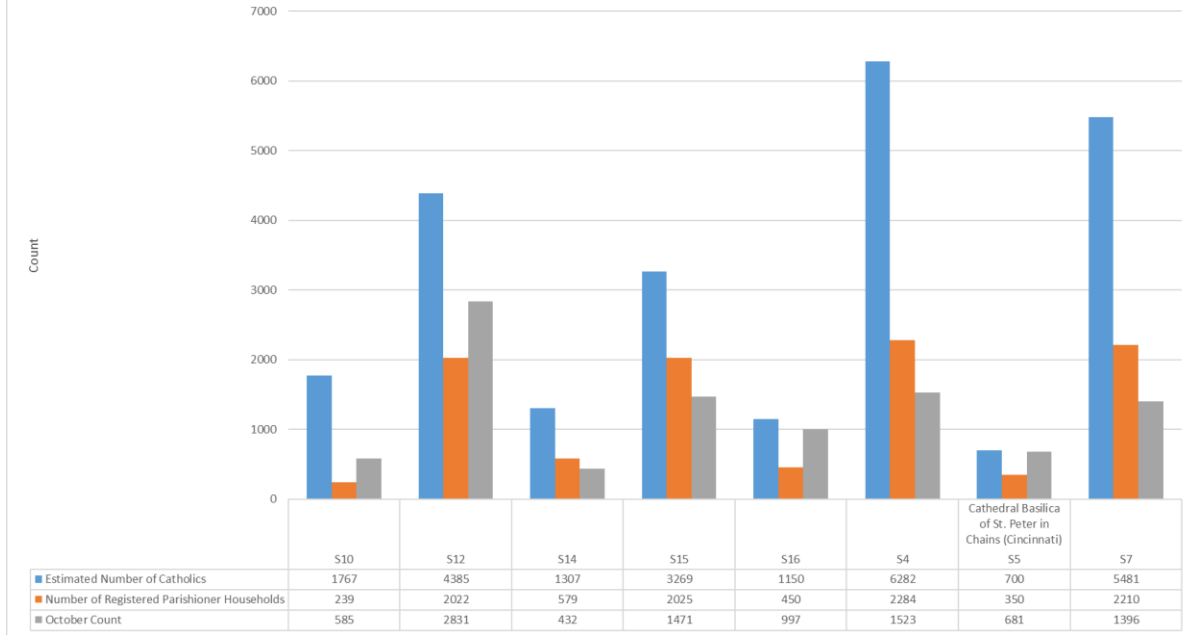

2021 Official Catholic Directory Statistics

	S10	S12	S14	S15	S16	S4	S5	Assumption (Cincinnati- Mt. Healthy)	Mother of Christ (Cincinnati)	St. Bartholomew (Cincinnati)	St. Bernard (Cincinnati- Spring Grove Village)	St. Clare (Cincinnati)	St. Vivian (Cincinnati)
■ Hours of Adoration (weekly average of normal hours for adoration)	14	15	2	6	20	15	5	6	0	8	1	0	3
■ Hours of Reconciliation (weekly average of normal hours for confession)	10	10	3	9	10	8	10	1	0	1	1	1	2
■ Number of Adult Baptisms (18 & older)	4	5	6	2	7	1	1	0	0	0	0	0	0
■ Number of Catholic Marriages	18	31	5	59	20	12	16	1	0	1	1	0	0
■ Number of Confirmations	12	51	35	28	24	58	7	5	0	22	0	25	7
■ Number of Deaths	7	70	48	23	9	103	7	15	0	13	2	30	21
■ Number of First Communions	3	64	22	28	30	84	5	6	1	13	1	9	7
■ Number of Infant Baptisms (up to age 7)	23	118	52	107	42	98	17	7	0	21	2	9	10
■ Number of Interfaith Marriages	10	5	0	14	3	1	3	0	0	0	0	1	0
■ Number of Minor Baptisms (ages 7 to 17)	0	12	12	0	26	1	1	0	0	2	0	1	2
■ Number Received into Full Communion	8	42	7	6	10	1	2	0	0	0	0	2	0

2021 Official Catholic Directory Statistics

2021 Official Catholic Directory Statistics

2021 Official Catholic Directory Statistics

2021 Official Catholic Directory Statistics

2021 Official Catholic Directory Statistics