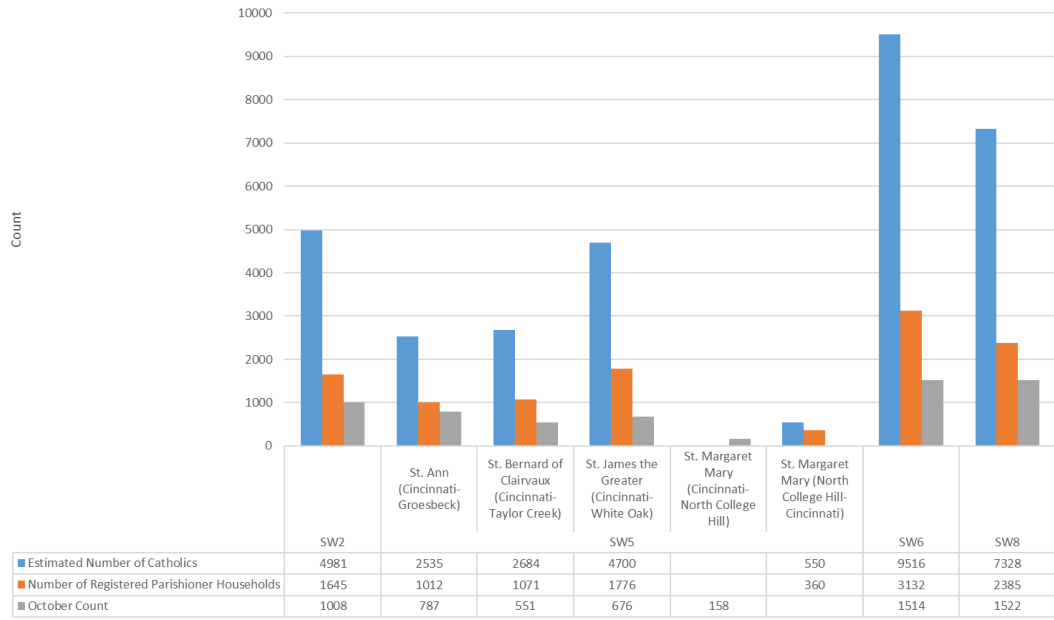

2021 Official Catholic Directory Statistics

	SW2	SW5	SW6	St. Ignatius Loyola (Cincinnati-Monfort Heights)
Hours of Adoration (weekly average of normal hours for adoration)	168	38	54	12
Hours of Reconciliation (weekly average of normal hours for confession)	4	8	9	5
Number of Adult Baptisms (18 & older)	3	7	7	0
Number of Catholic Marriages	8	15	14	9
Number of Confirmations	50	163	57	245
Number of Deaths	46	141	87	75
Number of First Communions	59	198	70	141
Number of Infant Baptisms (up to age 7)	49	97	83	70
Number of Interfaith Marriages	2	5	3	0
Number of Minor Baptisms (ages 7 to 17)	1	4	9	7
Number Received into Full Communion	4	17	11	1

2021 Official Catholic Directory Statistics

2021 Official Catholic Directory Statistics

2021 Official Catholic Directory Statistics

2021 Official Catholic Directory Statistics

2021 Official Catholic Directory Statistics