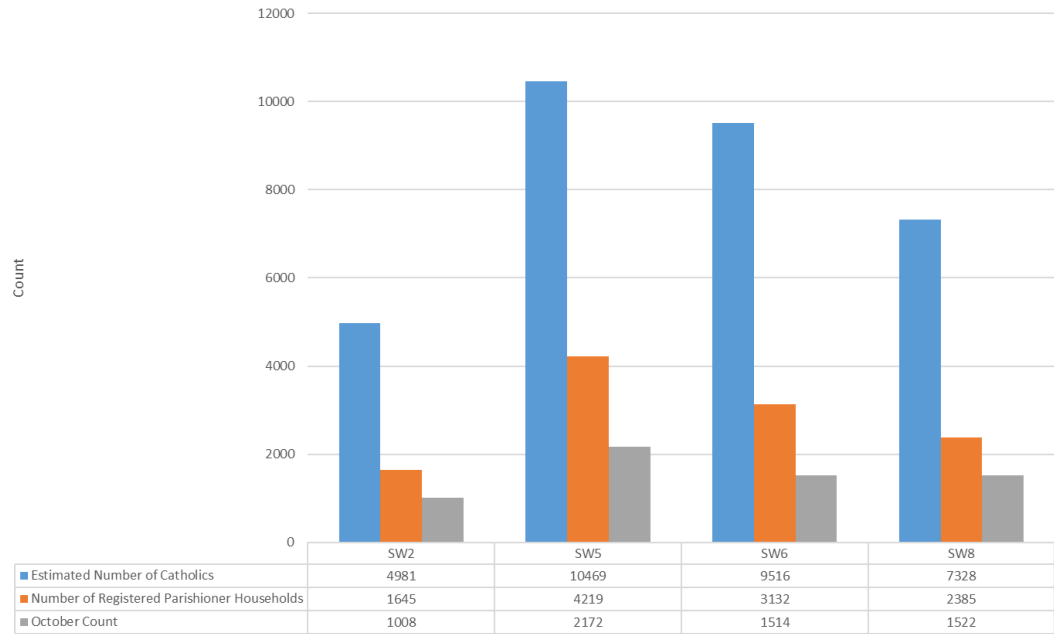

2021 Official Catholic Directory Statistics