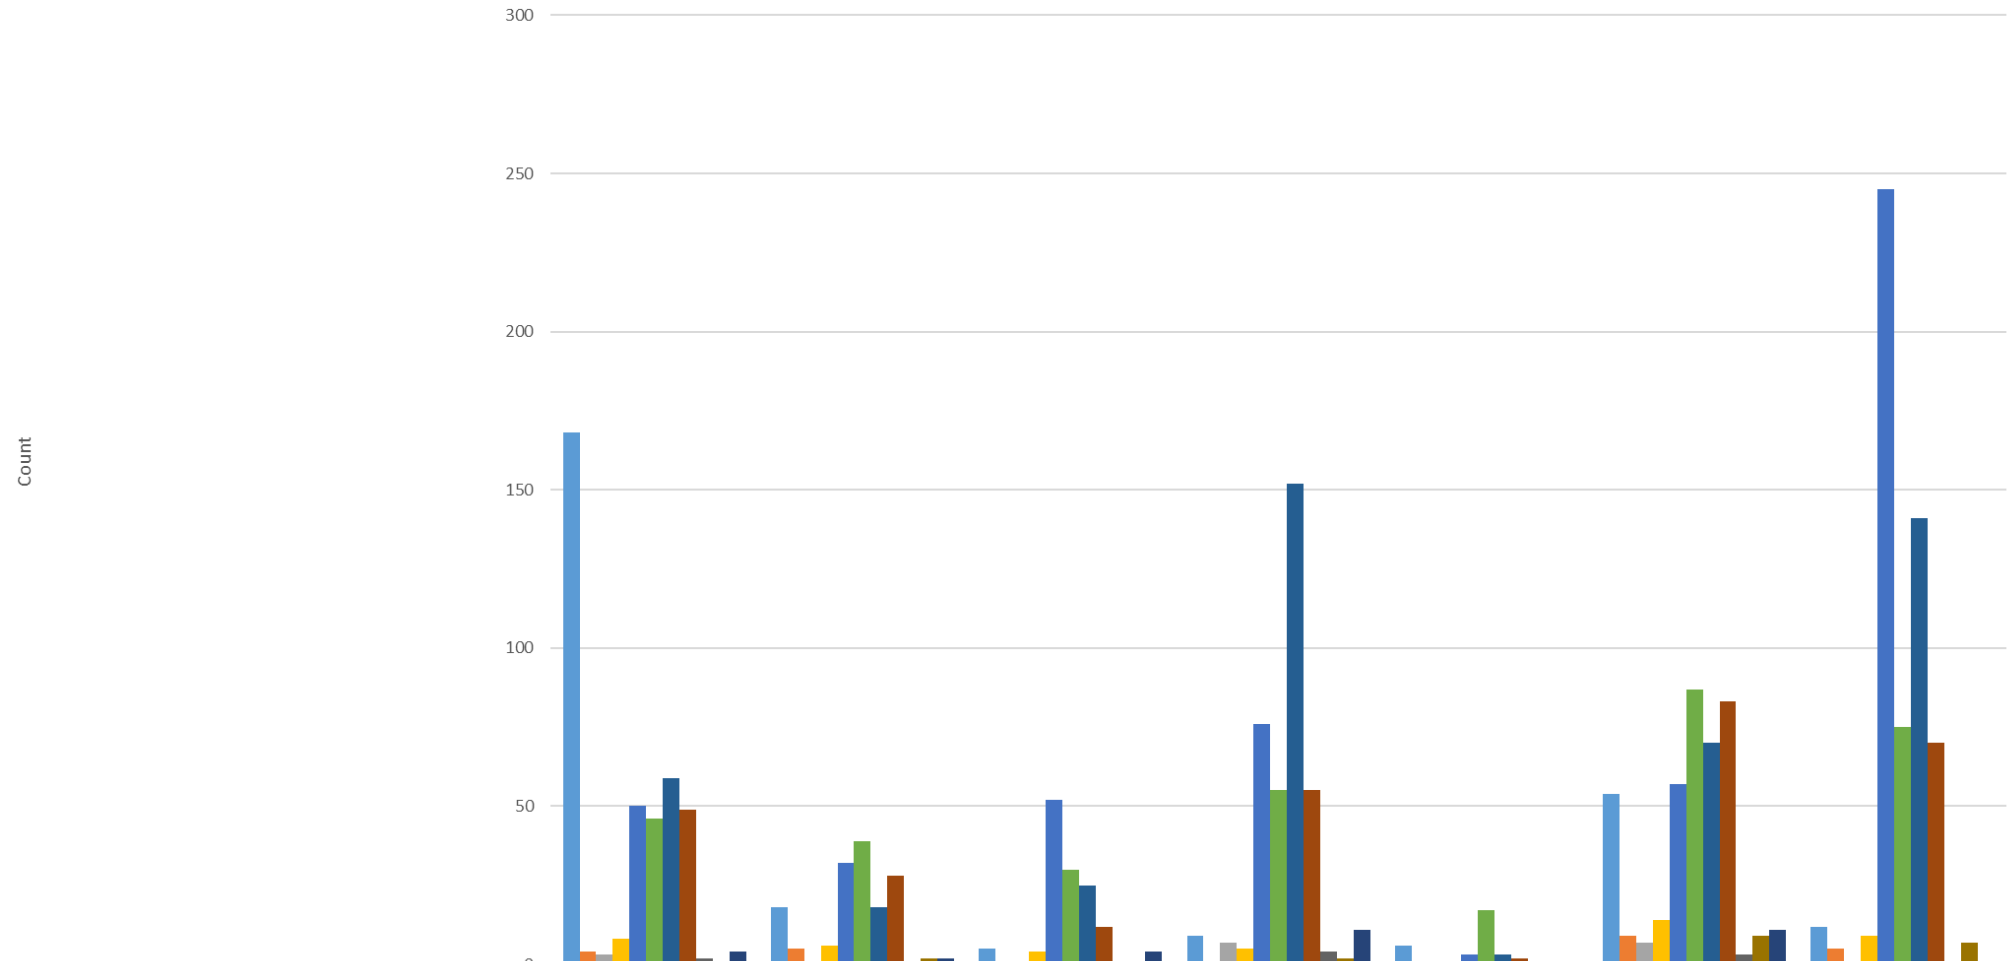

2021 Official Catholic Directory Statistics

	SW2	SW5	SW6	SW8
■ Hours of Adoration (weekly average of normal hours for adoration)	168	38	54	12
■ Hours of Reconciliation (weekly average of normal hours for confession)	4	8	9	5
■ Number of Adult Baptisms (18 & older)	3	7	7	0
■ Number of Catholic Marriages	8	15	14	9
■ Number of Confirmations	50	163	57	245
■ Number of Deaths	46	141	87	75
■ Number of First Communions	59	198	70	141
■ Number of Infant Baptisms (up to age 7)	49	97	83	70
■ Number of Interfaith Marriages	2	5	3	0
■ Number of Minor Baptisms (ages 7 to 17)	1	4	9	7
■ Number Received into Full Communion	4	17	11	1

2021 Official Catholic Directory Statistics

	SW2	St. Ann (Cincinnati-Groesbeck)	St. Bernard of Clairvaux (Cincinnati-Taylor Creek)	St. James the Greater (Cincinnati-White Oak)	St. Margaret Mary (North College Hill-Cincinnati)	SW6	SW8
■ Hours of Adoration (weekly average of normal hours for adoration)	168	18	5	9	6	54	12
■ Hours of Reconciliation (weekly average of normal hours for confession)	4	5	1	1	1	9	5
■ Number of Adult Baptisms (18 & older)	3	0	0	7	0	7	0
■ Number of Catholic Marriages	8	6	4	5	0	14	9
■ Number of Confirmations	50	32	52	76	3	57	245
■ Number of Deaths	46	39	30	55	17	87	75
■ Number of First Communions	59	18	25	152	3	70	141
■ Number of Infant Baptisms (up to age 7)	49	28	12	55	2	83	70
■ Number of Interfaith Marriages	2	0	1	4	0	3	0
■ Number of Minor Baptisms (ages 7 to 17)	1	2	0	2	0	9	7
■ Number Received into Full Communion	4	2	4	11	0	11	1