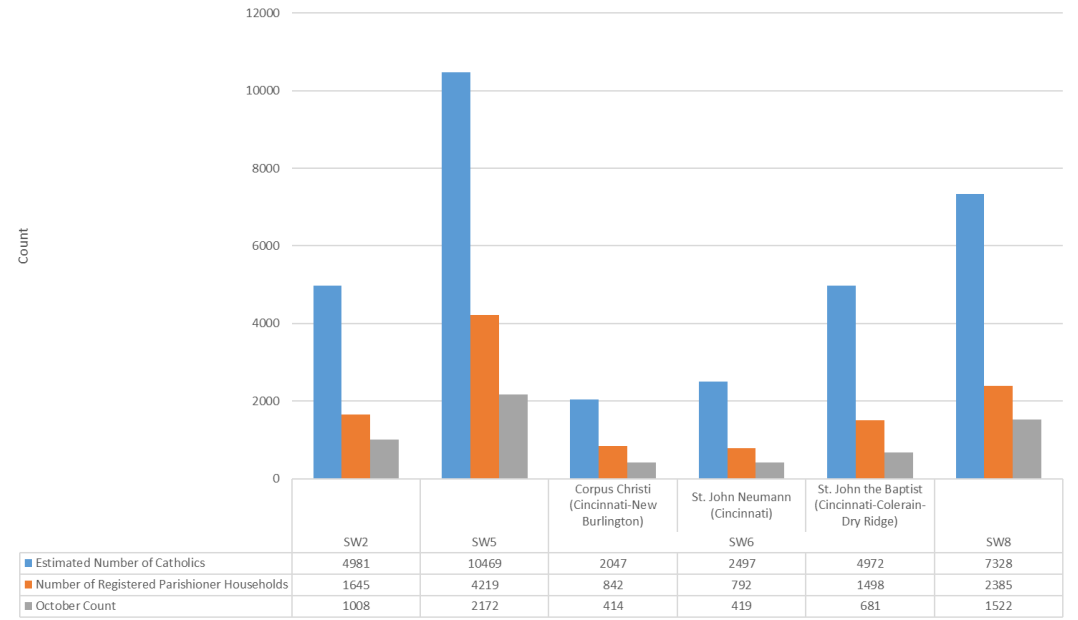

2021 Official Catholic Directory Statistics

	SW2	SW5	SW6	St. Ignatius Loyola (Cincinnati-Monfort Heights)
Hours of Adoration (weekly average of normal hours for adoration)	168	38	54	12
Hours of Reconciliation (weekly average of normal hours for confession)	4	8	9	5
Number of Adult Baptisms (18 & older)	3	7	7	0
Number of Catholic Marriages	8	15	14	9
Number of Confirmations	50	163	57	245
Number of Deaths	46	141	87	75
Number of First Communions	59	198	70	141
Number of Infant Baptisms (up to age 7)	49	97	83	70
Number of Interfaith Marriages	2	5	3	0
Number of Minor Baptisms (ages 7 to 17)	1	4	9	7
Number Received into Full Communion	4	17	11	1

2021 Official Catholic Directory Statistics

2021 Official Catholic Directory Statistics

2021 Official Catholic Directory Statistics

2021 Official Catholic Directory Statistics

2021 Official Catholic Directory Statistics

	SW2	SW5	SW6	St. Ignatius Loyola (Cincinnati-Monfort Heights) SW8
■ Estimated Number of Catholics	4981	10469	9516	7328
■ Number of Registered Parishioner Households	1645	4219	3132	2385
■ October Count	1008	2172	1514	1522