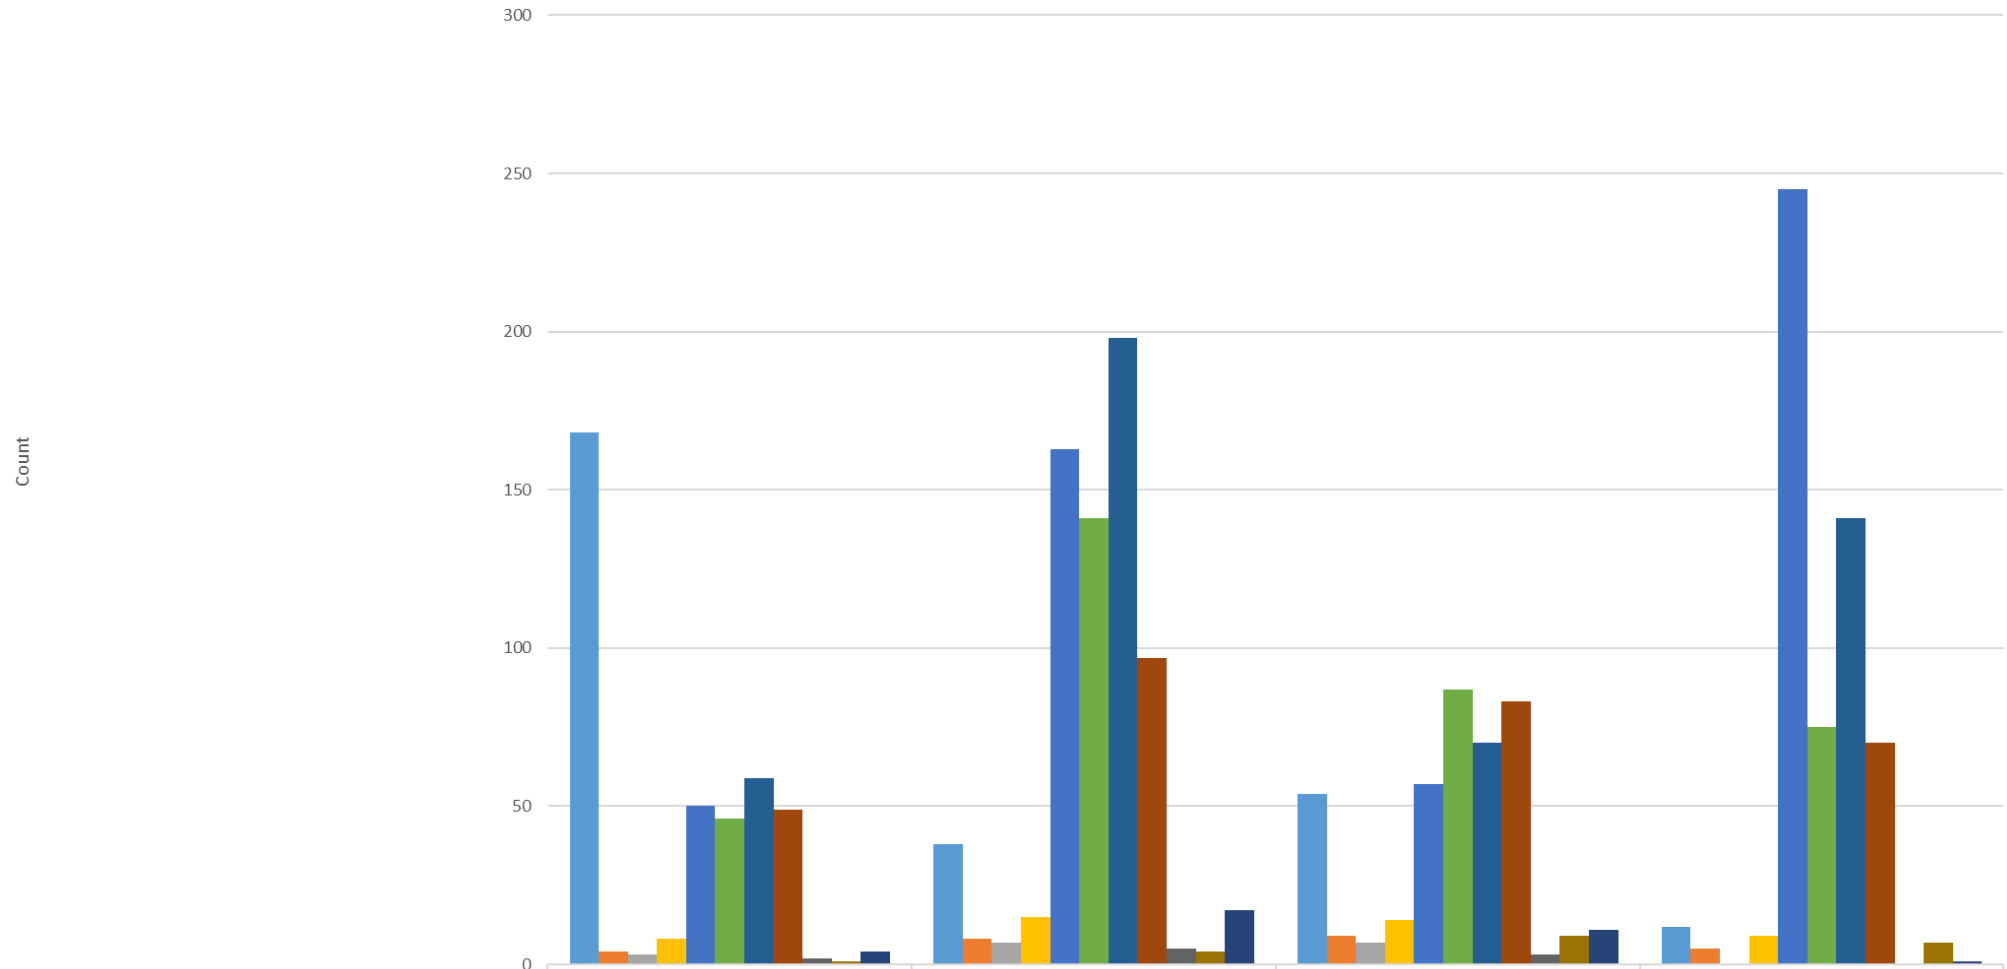

2021 Official Catholic Directory Statistics

	SW2	SW5	SW6	St. Ignatius Loyola (Cincinnati-Monfort Heights)
Hours of Adoration (weekly average of normal hours for adoration)	168	38	54	12
Hours of Reconciliation (weekly average of normal hours for confession)	4	8	9	5
Number of Adult Baptisms (18 & older)	3	7	7	0
Number of Catholic Marriages	8	15	14	9
Number of Confirmations	50	163	57	245
Number of Deaths	46	141	87	75
Number of First Communions	59	198	70	141
Number of Infant Baptisms (up to age 7)	49	97	83	70
Number of Interfaith Marriages	2	5	3	0
Number of Minor Baptisms (ages 7 to 17)	1	4	9	7
Number Received into Full Communion	4	17	11	1