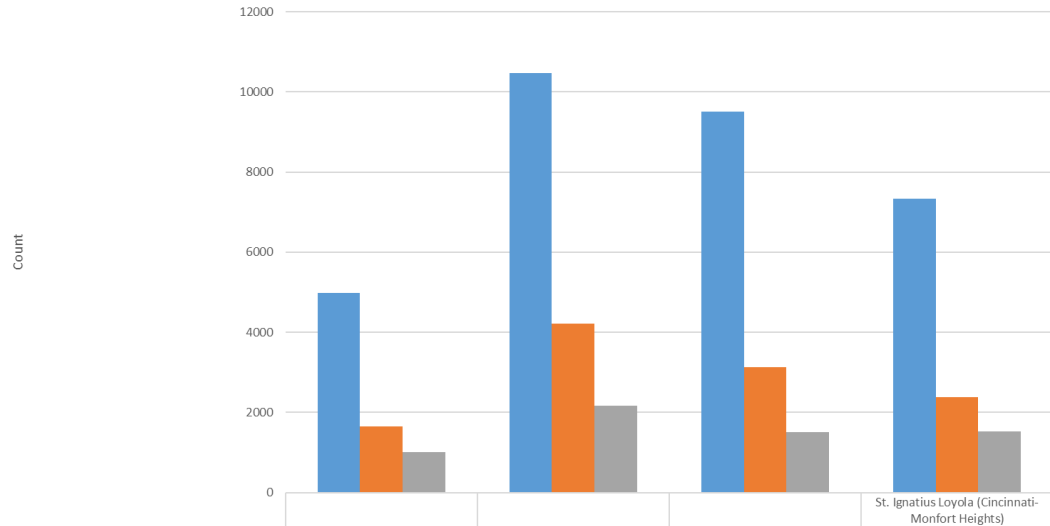

2021 Official Catholic Directory Statistics

	SW2	SW5	SW6	St. Ignatius Loyola (Cincinnati-Monfort Heights)
Hours of Adoration (weekly average of normal hours for adoration)	168	38	54	12
Hours of Reconciliation (weekly average of normal hours for confession)	4	8	9	5
Number of Adult Baptisms (18 & older)	3	7	7	0
Number of Catholic Marriages	8	15	14	9
Number of Confirmations	50	163	57	245
Number of Deaths	46	141	87	75
Number of First Communions	59	198	70	141
Number of Infant Baptisms (up to age 7)	49	97	83	70
Number of Interfaith Marriages	2	5	3	0
Number of Minor Baptisms (ages 7 to 17)	1	4	9	7
Number Received into Full Communion	4	17	11	1

2021 Official Catholic Directory Statistics

2021 Official Catholic Directory Statistics

2021 Official Catholic Directory Statistics

2021 Official Catholic Directory Statistics

2021 Official Catholic Directory Statistics