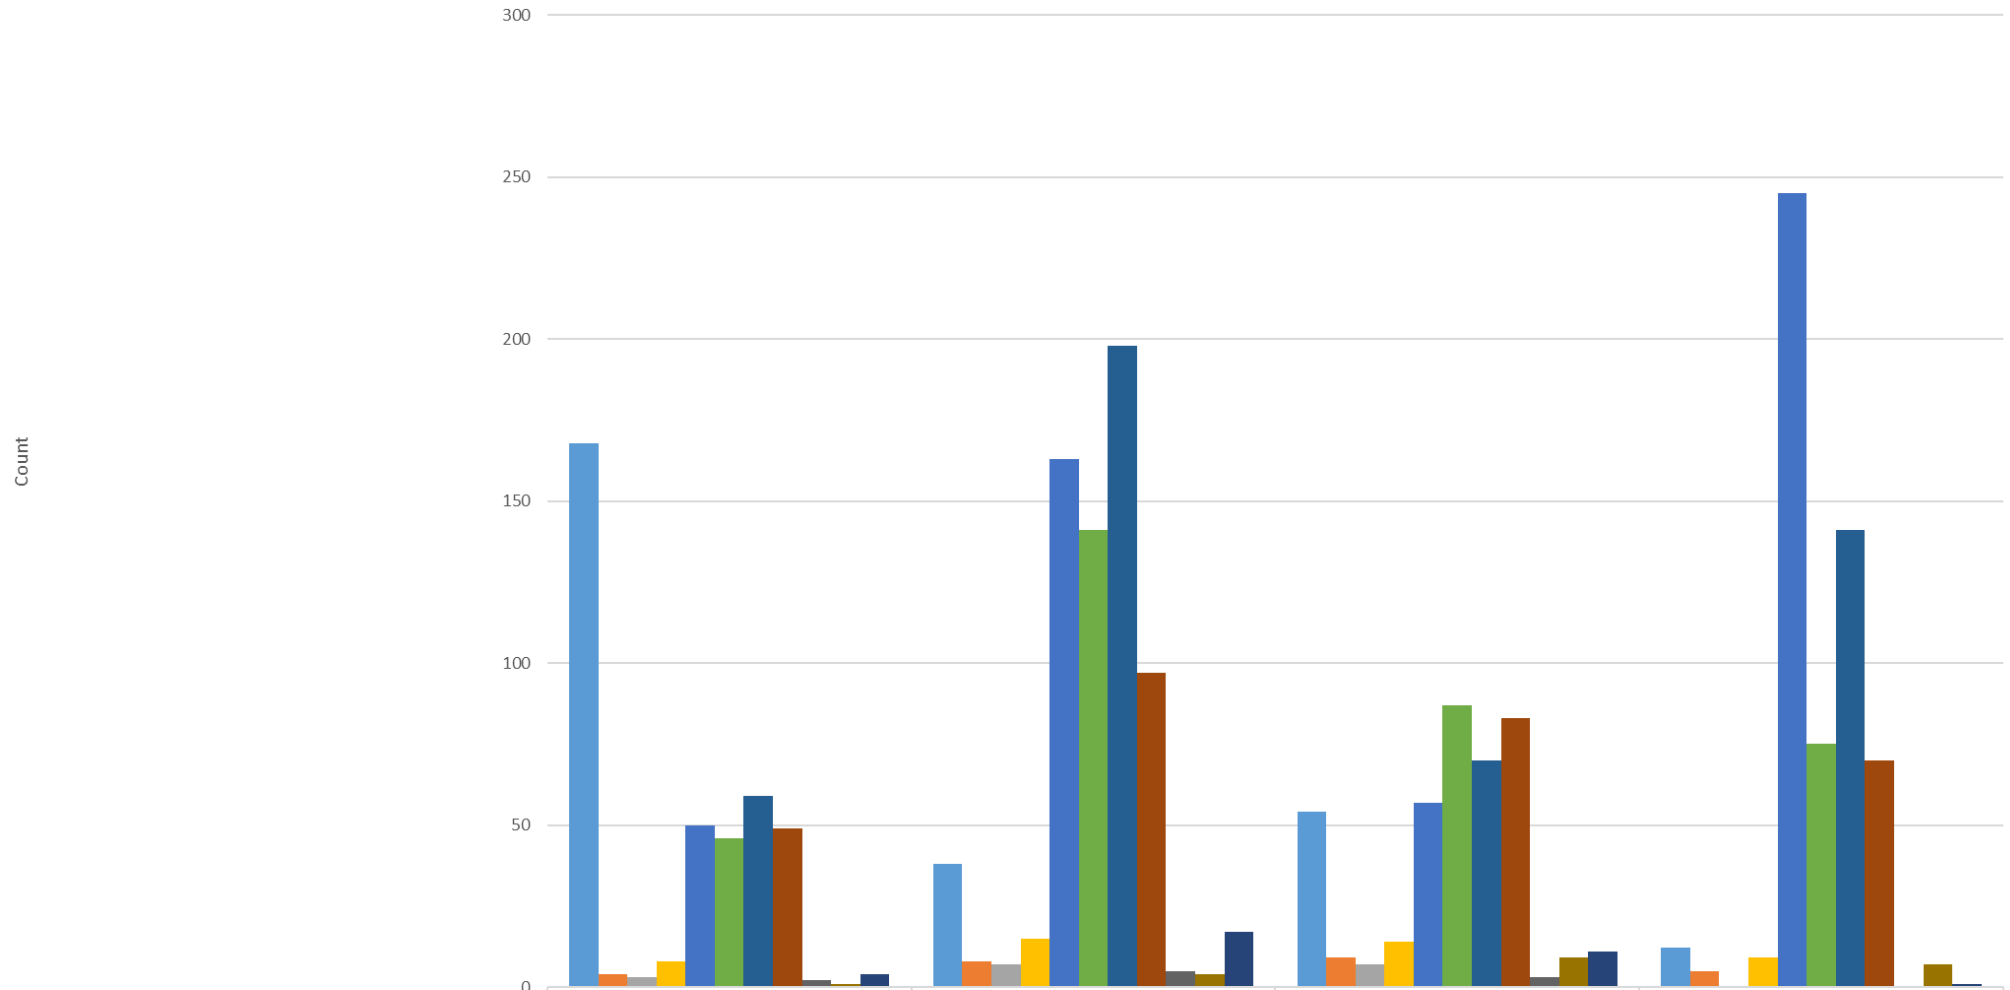

2021 Official Catholic Directory Statistics

	St. John the Baptist (Harrison)	SW2	SW5	SW6	SW8
Hours of Adoration (weekly average of normal hours for adoration)	168	4	38	54	12
Hours of Reconciliation (weekly average of normal hours for confession)	4	8	8	9	5
Number of Adult Baptisms (18 & older)	3	7	7	7	0
Number of Catholic Marriages	8	15	14	14	9
Number of Confirmations	50	163	57	245	46
Number of Deaths	46	141	87	75	59
Number of First Communions	59	198	70	141	49
Number of Infant Baptisms (up to age 7)	49	97	83	70	2
Number of Interfaith Marriages	2	5	3	0	1
Number of Minor Baptisms (ages 7 to 17)	1	4	9	7	17
Number Received into Full Communion	4	11	1	1	4