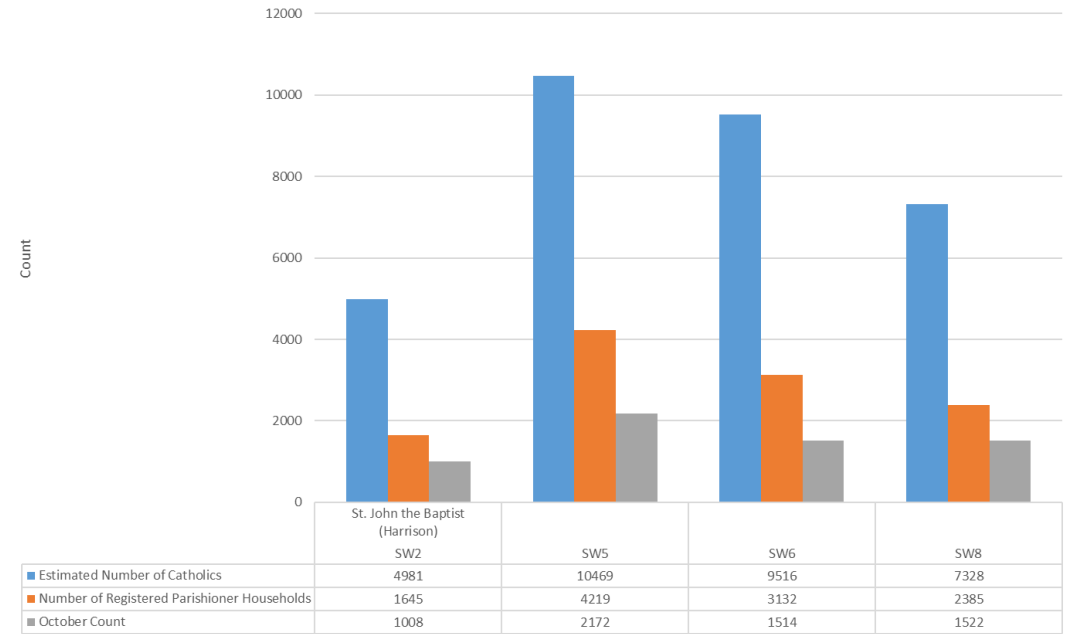

2021 Official Catholic Directory Statistics

	SW2	SW5	SW6	St. Ignatius Loyola (Cincinnati-Monfort Heights)
Hours of Adoration (weekly average of normal hours for adoration)	168	38	54	12
Hours of Reconciliation (weekly average of normal hours for confession)	4	8	9	5
Number of Adult Baptisms (18 & older)	3	7	7	0
Number of Catholic Marriages	8	15	14	9
Number of Confirmations	50	163	57	245
Number of Deaths	46	141	87	75
Number of First Communions	59	198	70	141
Number of Infant Baptisms (up to age 7)	49	97	83	70
Number of Interfaith Marriages	2	5	3	0
Number of Minor Baptisms (ages 7 to 17)	1	4	9	7
Number Received into Full Communion	4	17	11	1

2021 Official Catholic Directory Statistics

2021 Official Catholic Directory Statistics

2021 Official Catholic Directory Statistics

2021 Official Catholic Directory Statistics

2021 Official Catholic Directory Statistics