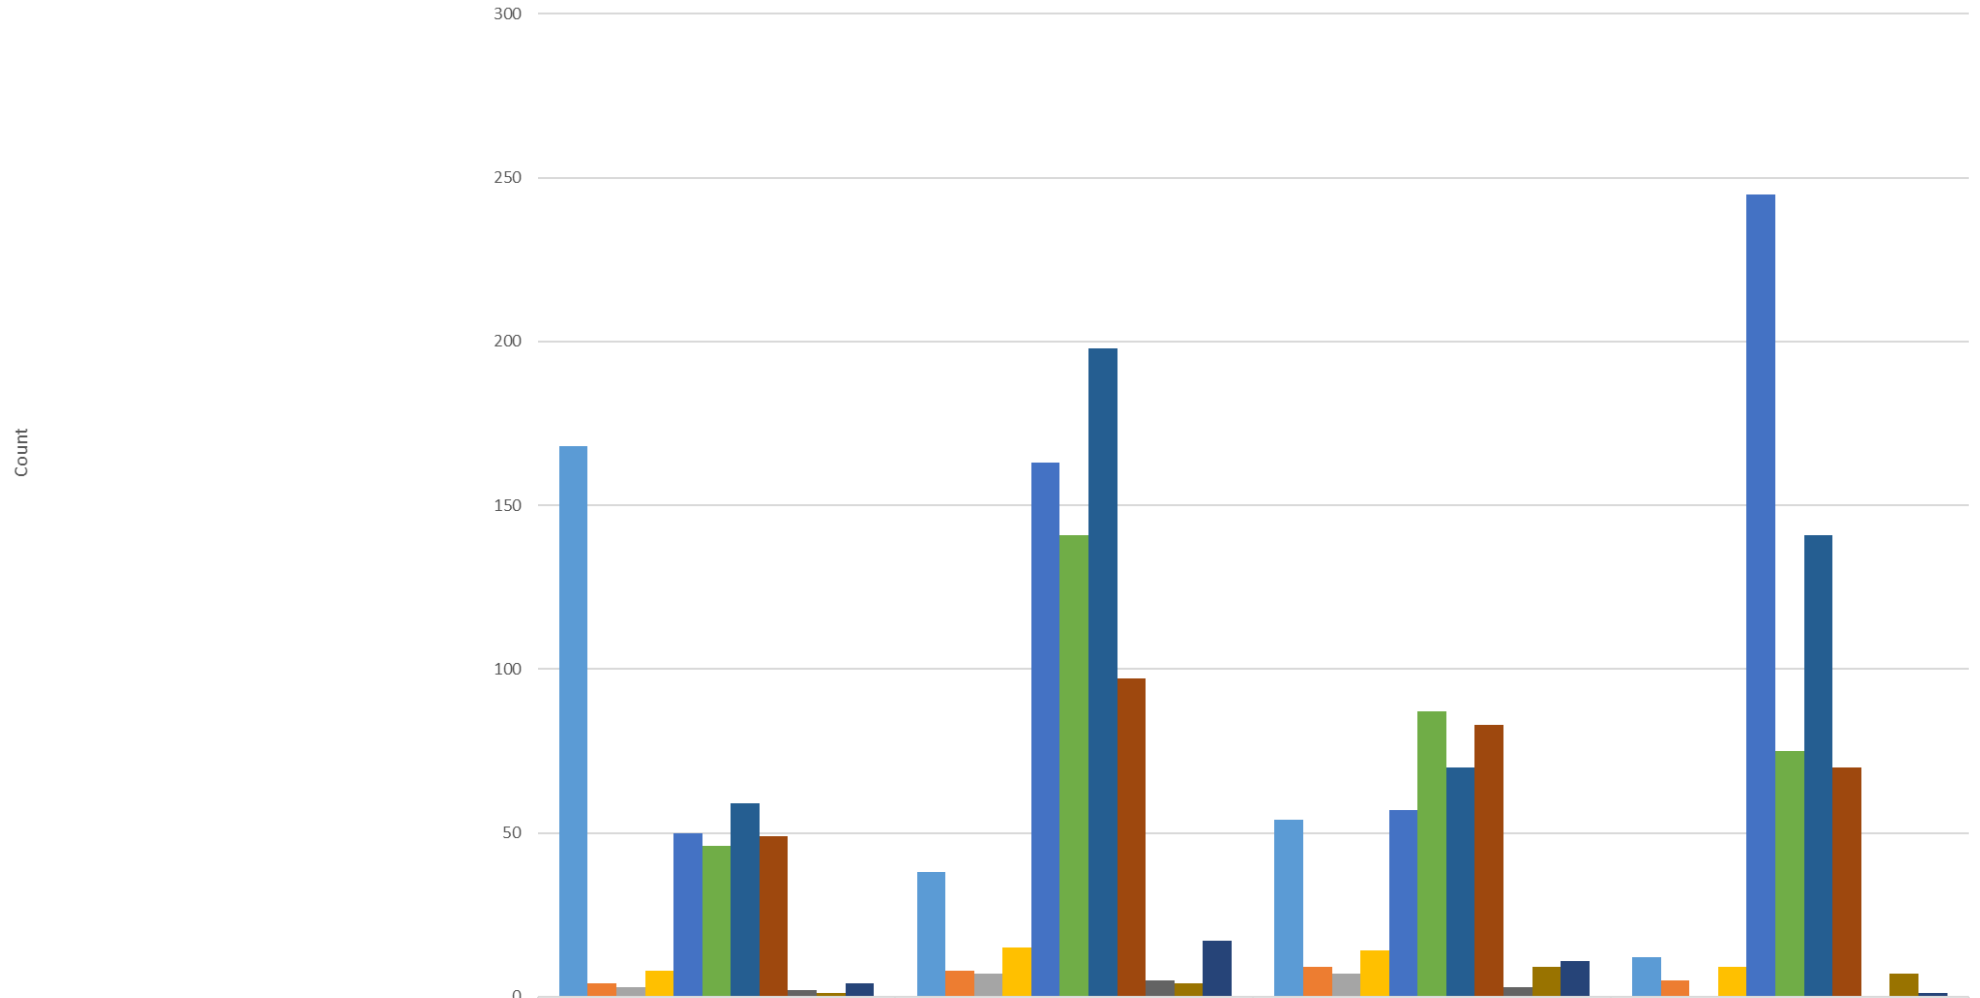

2021 Official Catholic Directory Statistics

	SW2	SW5	SW6	SW8
■ Hours of Adoration (weekly average of normal hours for adoration)	168	38	54	12
■ Hours of Reconciliation (weekly average of normal hours for confession)	4	8	9	5
■ Number of Adult Baptisms (18 & older)	3	7	7	0
■ Number of Catholic Marriages	8	15	14	9
■ Number of Confirmations	50	163	57	245
■ Number of Deaths	46	141	87	75
■ Number of First Communions	59	198	70	141
■ Number of Infant Baptisms (up to age 7)	49	97	83	70
■ Number of Interfaith Marriages	2	5	3	0
■ Number of Minor Baptisms (ages 7 to 17)	1	4	9	7
■ Number Received into Full Communion	4	17	11	1

2021 Official Catholic Directory Statistics

	SW2	St. Ann (Cincinnati-Groesbeck)	St. Bernard of Clairvaux (Cincinnati-Taylor Creek)	St. James the Greater (Cincinnati-White Oak)	St. Margaret Mary (North College Hill-Cincinnati)	SW6	SW8
■ Hours of Adoration (weekly average of normal hours for adoration)	168	18	5	9	6	54	12
■ Hours of Reconciliation (weekly average of normal hours for confession)	4	5	1	1	1	9	5
■ Number of Adult Baptisms (18 & older)	3	0	0	7	0	7	0
■ Number of Catholic Marriages	8	6	4	5	0	14	9
■ Number of Confirmations	50	32	52	76	3	57	245
■ Number of Deaths	46	39	30	55	17	87	75
■ Number of First Communions	59	18	25	152	3	70	141
■ Number of Infant Baptisms (up to age 7)	49	28	12	55	2	83	70
■ Number of Interfaith Marriages	2	0	1	4	0	3	0
■ Number of Minor Baptisms (ages 7 to 17)	1	2	0	2	0	9	7
■ Number Received into Full Communion	4	2	4	11	0	11	1