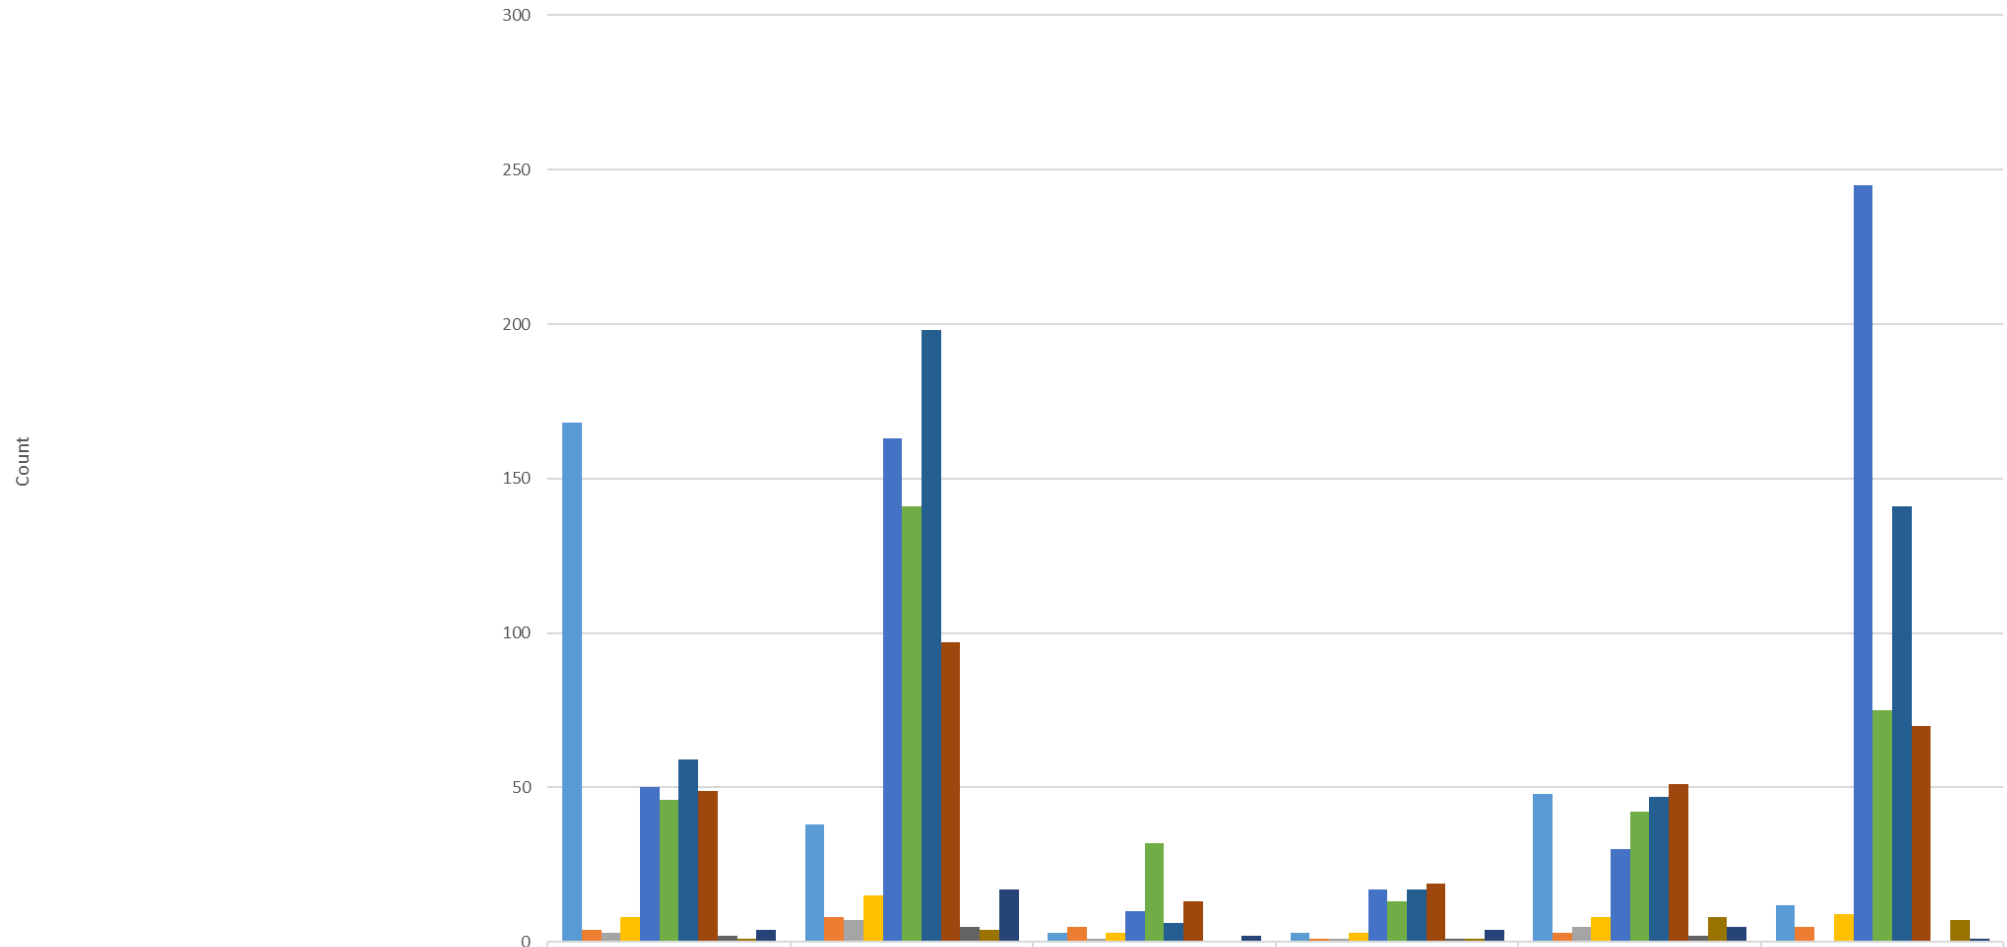

2021 Official Catholic Directory Statistics

	SW2	SW5	Corpus Christi (Cincinnati-New Burlington)	St. John Neumann (Cincinnati)	St. John the Baptist (Cincinnati-Colerain-Dry Ridge)	SW8
Hours of Adoration (weekly average of normal hours for adoration)	168	38	3	3	48	12
Hours of Reconciliation (weekly average of normal hours for confession)	4	8	5	1	3	5
Number of Adult Baptisms (18 & older)	3	7	1	1	5	0
Number of Catholic Marriages	8	15	3	3	8	9
Number of Confirmations	50	163	10	17	30	245
Number of Deaths	46	141	32	13	42	75
Number of First Communions	59	198	6	17	47	141
Number of Infant Baptisms (up to age 7)	49	97	13	19	51	70
Number of Interfaith Marriages	2	5	0	1	2	0
Number of Minor Baptisms (ages 7 to 17)	1	4	0	1	8	7
Number Received into Full Communion	4	17	2	4	5	1