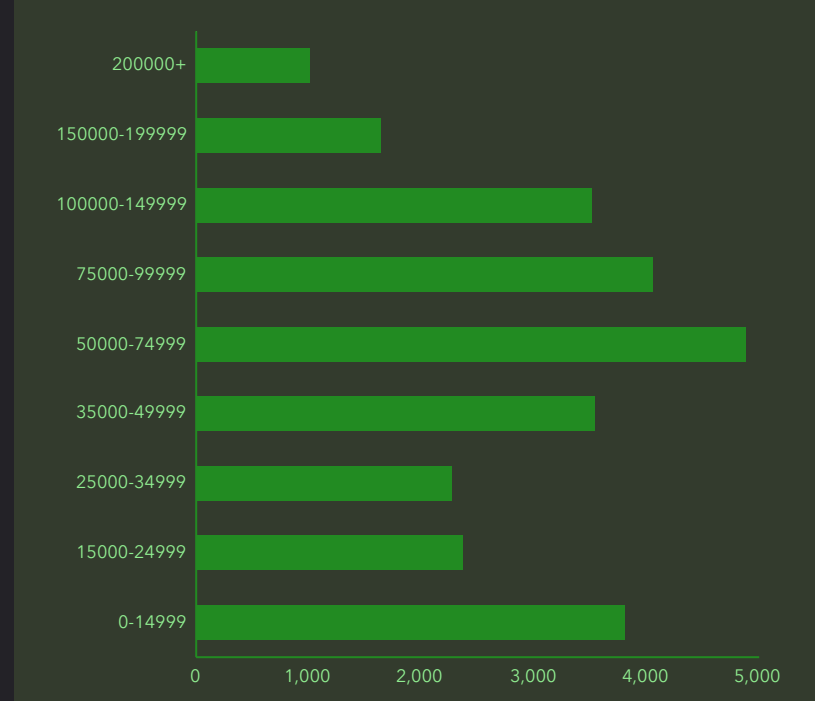

DEMOGRAPHIC PROFILE

Parish Family: C

Parish Family: C

EDUCATION

EMPLOYMENT

KEY FACTS

INCOME

HOUSEHOLD INCOME (\$)