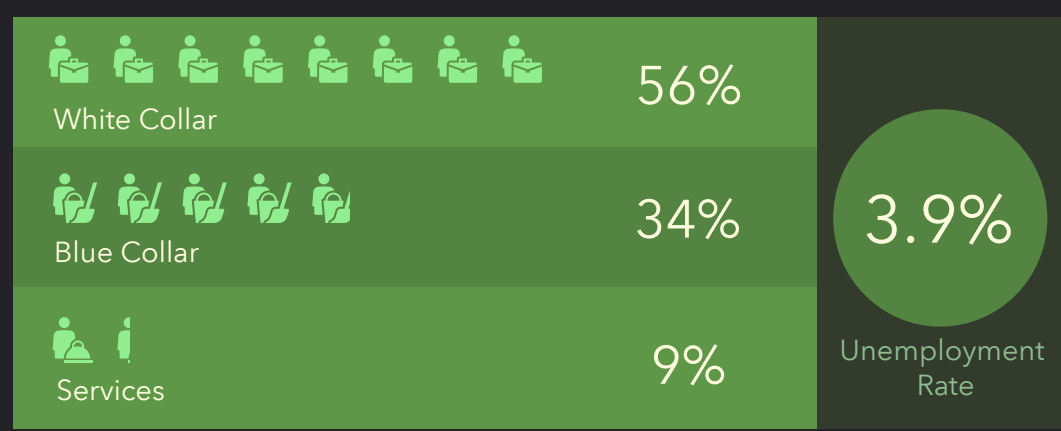

DEMOGRAPHIC PROFILE

Parish Boundaries: Holy Name (Trenton)

Parish Boundaries: Holy Name (Trenton)

EDUCATION

EMPLOYMENT

KEY FACTS

INCOME

HOUSEHOLD INCOME (\$)