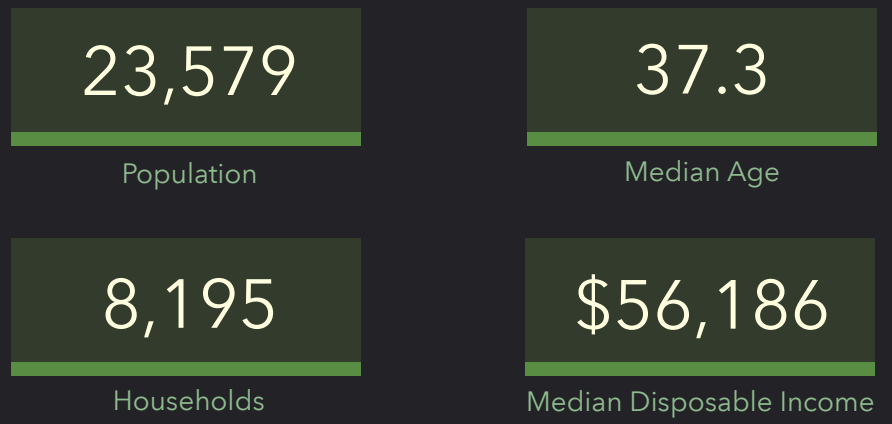

DEMOGRAPHIC PROFILE

Parish Boundaries: Holy Name (Trenton)

Parish Boundaries: Holy Name (Trenton)

EDUCATION

EMPLOYMENT

KEY FACTS

INCOME

HOUSEHOLD INCOME (\$)