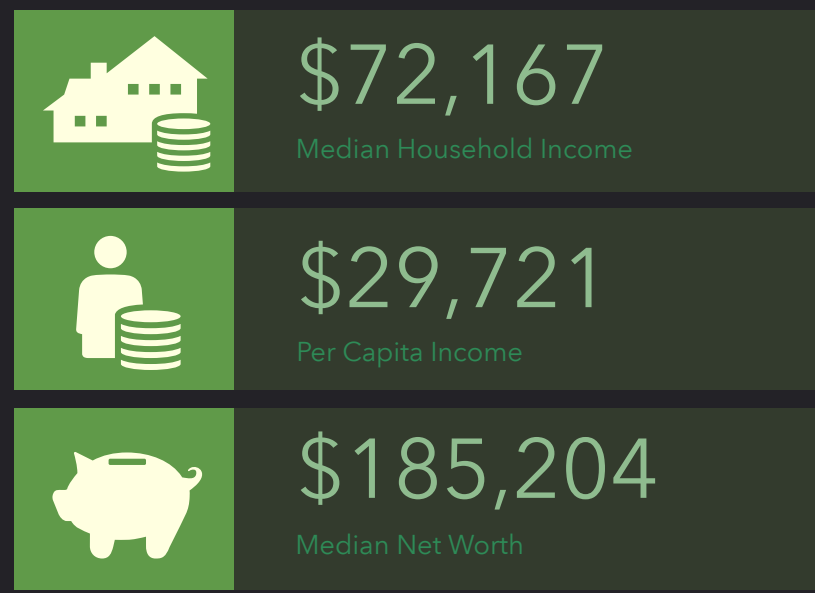

DEMOGRAPHIC PROFILE

Parish Boundaries: Holy Name (Trenton)

Parish Boundaries: Holy Name (Trenton)

EDUCATION

EMPLOYMENT

KEY FACTS

INCOME

HOUSEHOLD INCOME (\$)