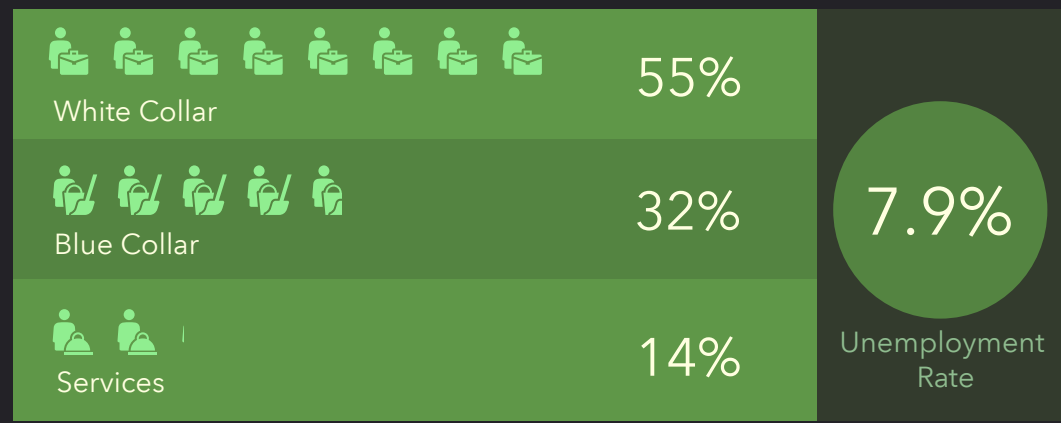

EMPLOYMENT