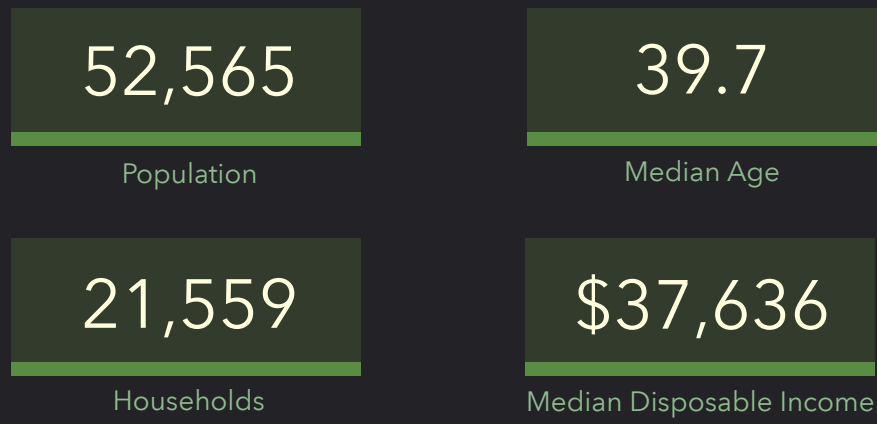

DEMOGRAPHIC PROFILE

Parish Boundaries: Holy Family (Middleton)

Parish Boundaries: Holy Family (Middleton)

EDUCATION

EMPLOYMENT

KEY FACTS

INCOME

HOUSEHOLD INCOME ($)