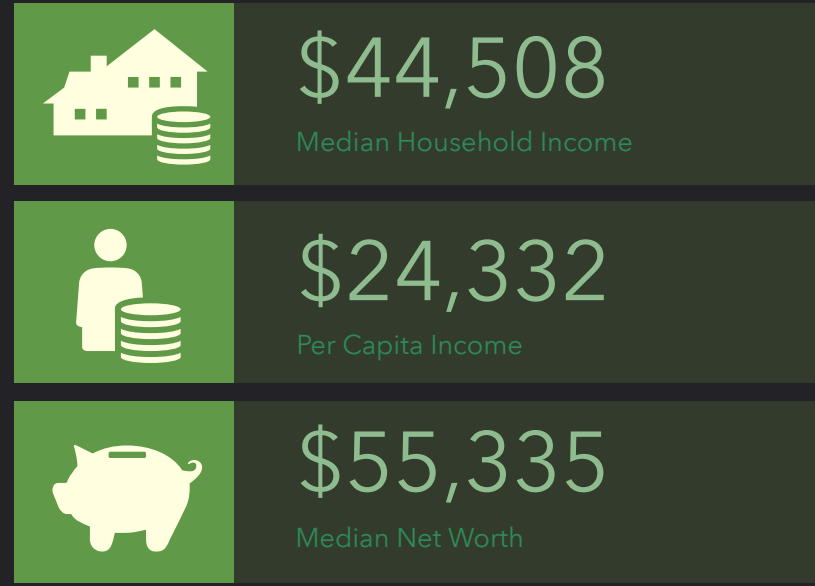

DEMOGRAPHIC PROFILE

Parish Boundaries: Holy Family (Middleton)

Parish Boundaries: Holy Family (Middleton)

EDUCATION

EMPLOYMENT

KEY FACTS

INCOME

HOUSEHOLD INCOME ($)