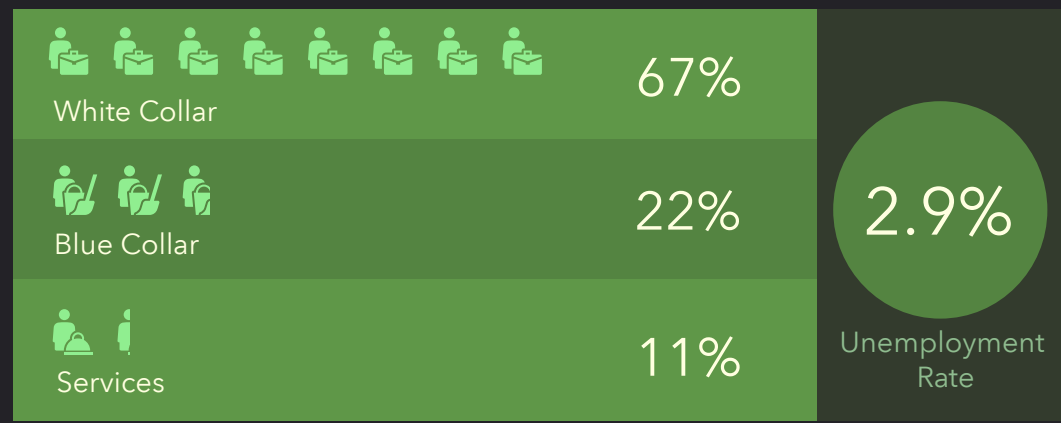

DEMOGRAPHIC PROFILE

Parish Boundaries: St. Aloysius (Shandon)

Parish Boundaries: St. Aloysius (Shandon)

EDUCATION

EMPLOYMENT

KEY FACTS

INCOME

HOUSEHOLD INCOME (\$)