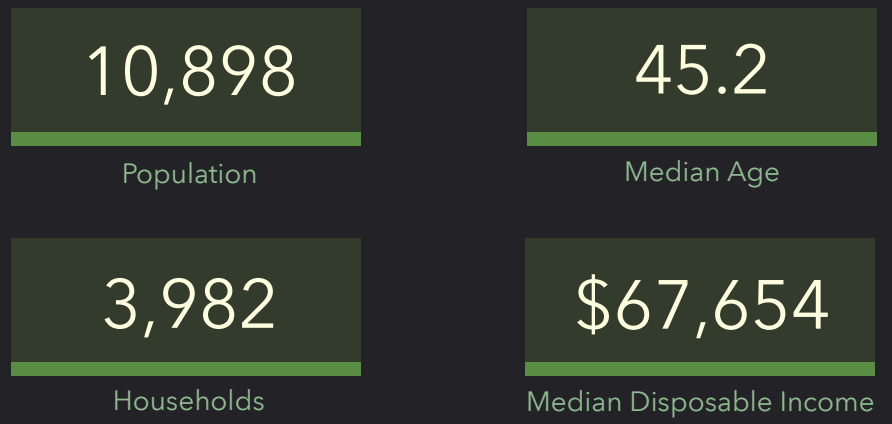

DEMOGRAPHIC PROFILE

Parish Boundaries: St. Aloysius (Shandon)

Parish Boundaries: St. Aloysius (Shandon)

EDUCATION

EMPLOYMENT

KEY FACTS

INCOME

HOUSEHOLD INCOME (\$)