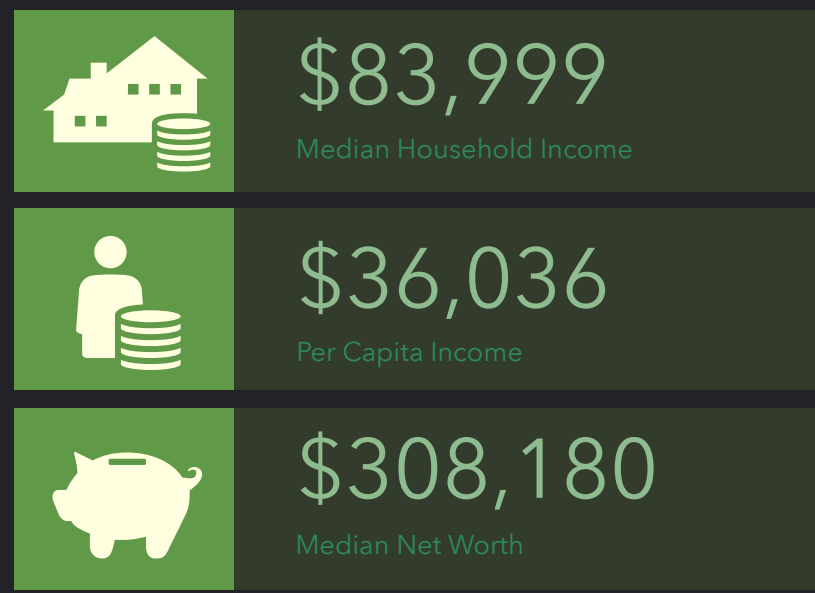

DEMOGRAPHIC PROFILE

Parish Boundaries: St. Aloysius (Shandon)

Parish Boundaries: St. Aloysius (Shandon)

EDUCATION

EMPLOYMENT

KEY FACTS

INCOME

HOUSEHOLD INCOME (\$)