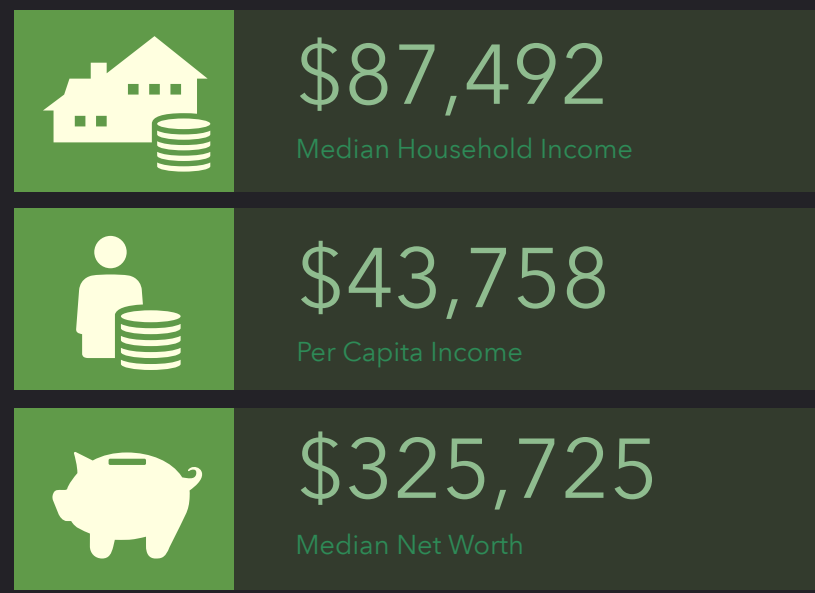

DEMOGRAPHIC PROFILE

Parish Family: C

Parish Family: C

EDUCATION

INCOME

EMPLOYMENT

KEY FACTS

HOUSEHOLD INCOME (\$)