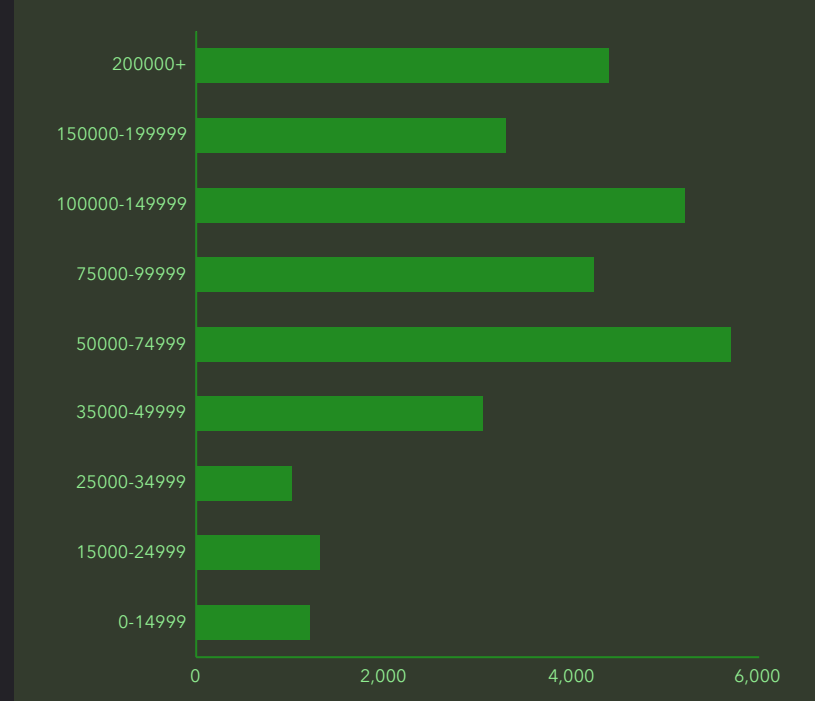

DEMOGRAPHIC PROFILE

Parish Family: C

Parish Family: C

EDUCATION

INCOME

EMPLOYMENT

KEY FACTS

HOUSEHOLD INCOME (\$)