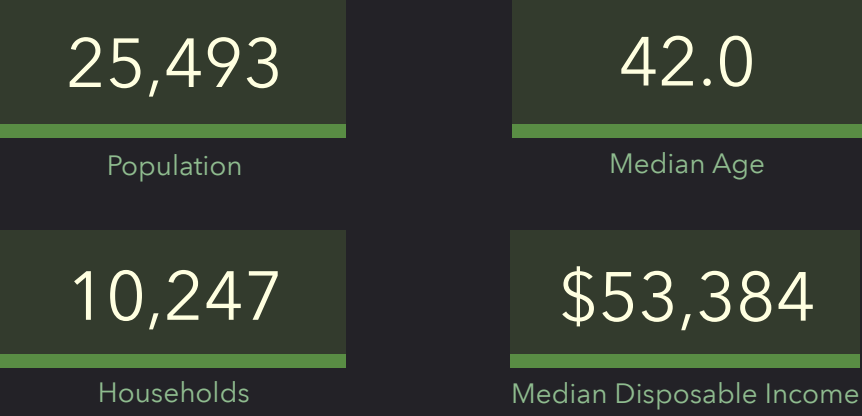

DEMOGRAPHIC PROFILE

Parish Boundaries: Sacred Heart (Fairfield)

Parish Boundaries: Sacred Heart (Fairfield)

EDUCATION

INCOME

EMPLOYMENT

KEY FACTS

This infographic contains data provided by Esri. The vintage of the data is 2020, 2025. © 2020 Esri