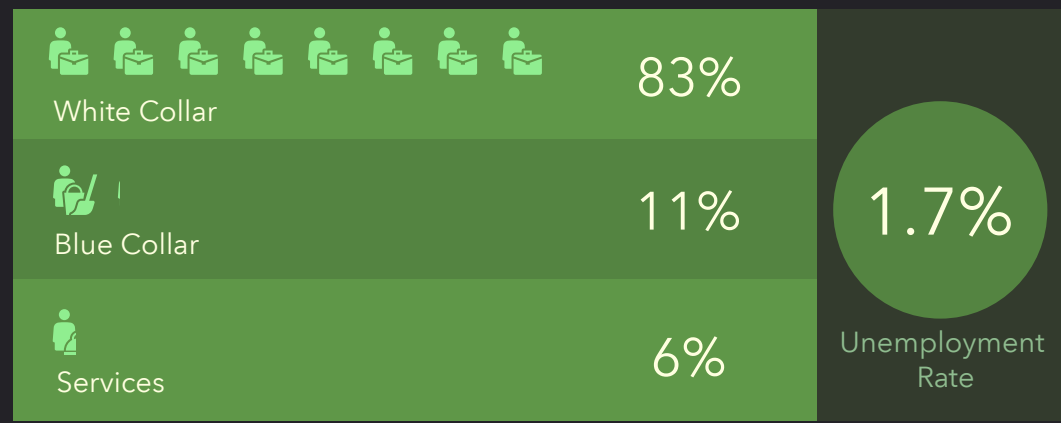

DEMOGRAPHIC PROFILE

Parish Boundaries: St. Francis of Assisi (Centerville)

Parish Boundaries: St. Francis of Assisi (Centerville)

EDUCATION

EMPLOYMENT

INCOME

KEY FACTS