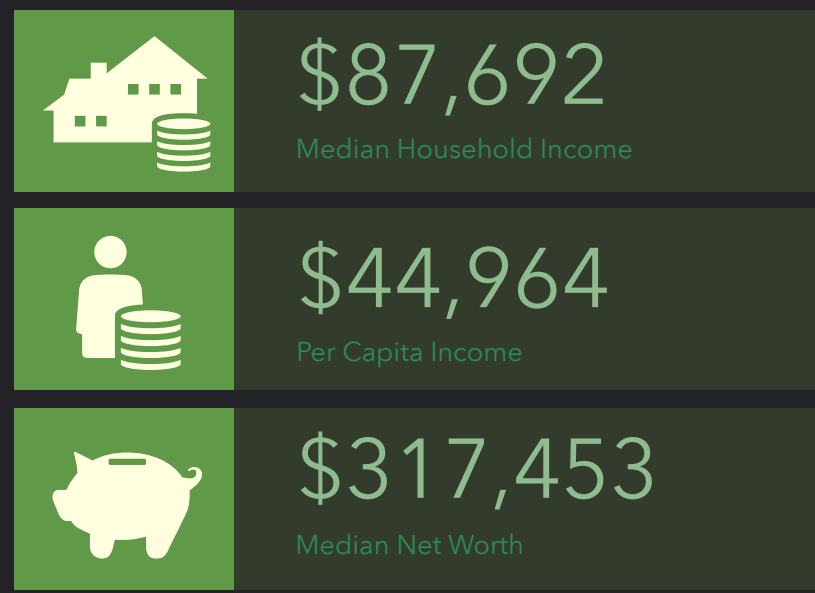

DEMOGRAPHIC PROFILE

Parish Boundaries: St. Francis of Assisi (Centerville)

Parish Boundaries: St. Francis of Assisi (Centerville)

EDUCATION

EMPLOYMENT

INCOME

KEY FACTS