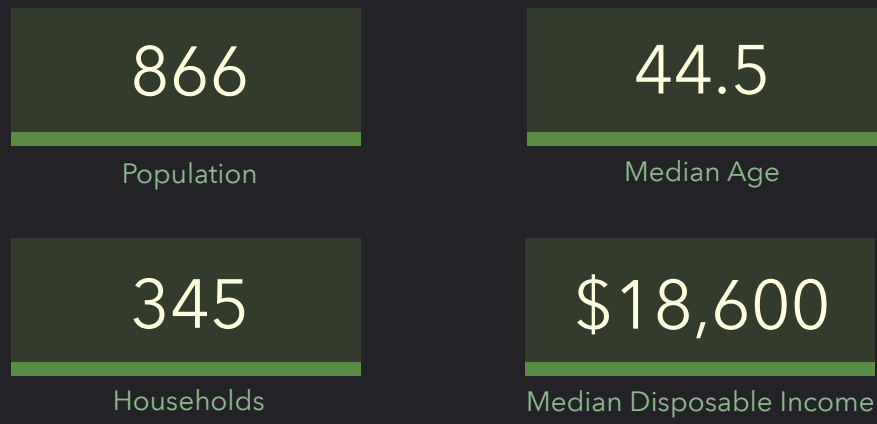

DEMOGRAPHIC PROFILE

Parish Boundaries: Emmanuel (Dayton)

Parish Boundaries: Emmanuel (Dayton)

EDUCATION

EMPLOYMENT

KEY FACTS

INCOME

HOUSEHOLD INCOME ($)