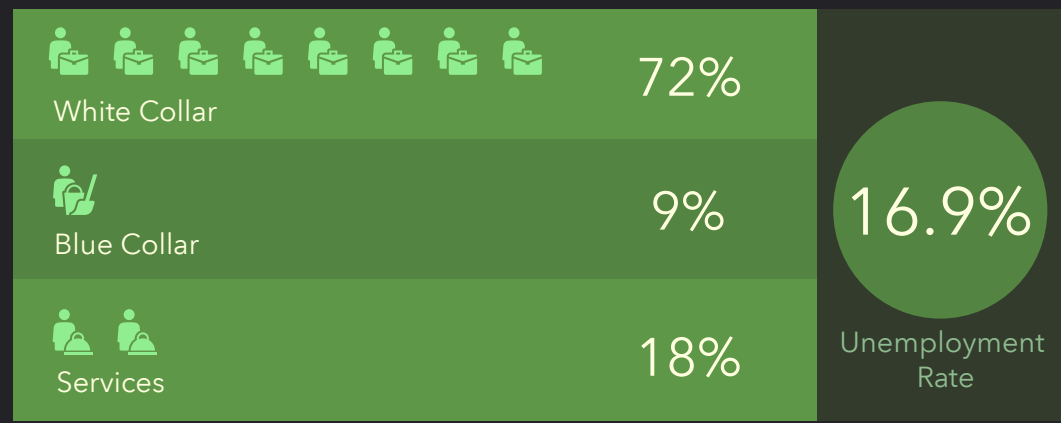

EMPLOYMENT