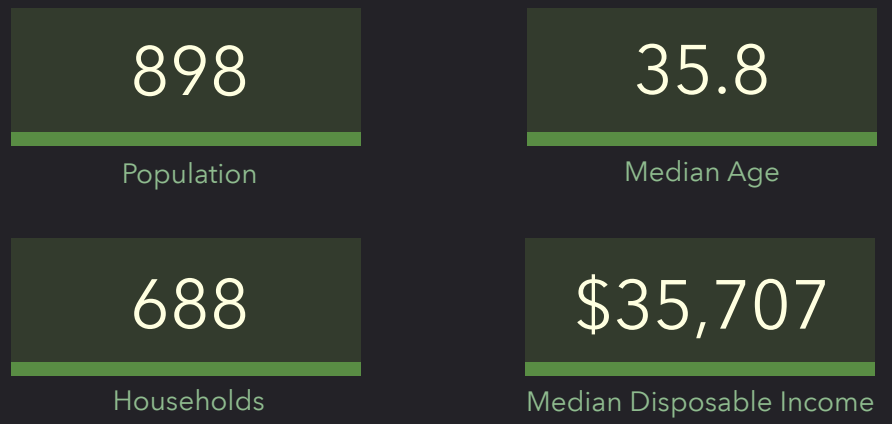

DEMOGRAPHIC PROFILE

Parish Boundaries: St. Joseph (Dayton)

Parish Boundaries: St. Joseph (Dayton)

EDUCATION

EMPLOYMENT

KEY FACTS

INCOME

HOUSEHOLD INCOME ($)