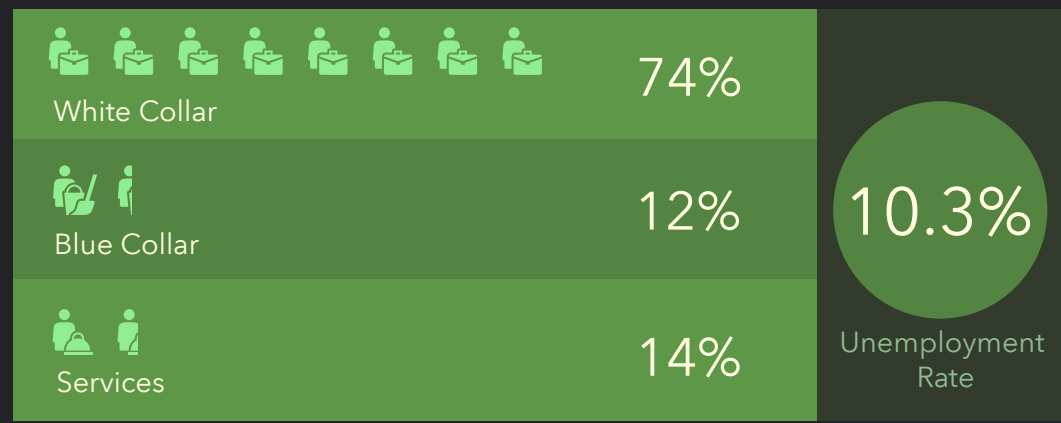

EMPLOYMENT