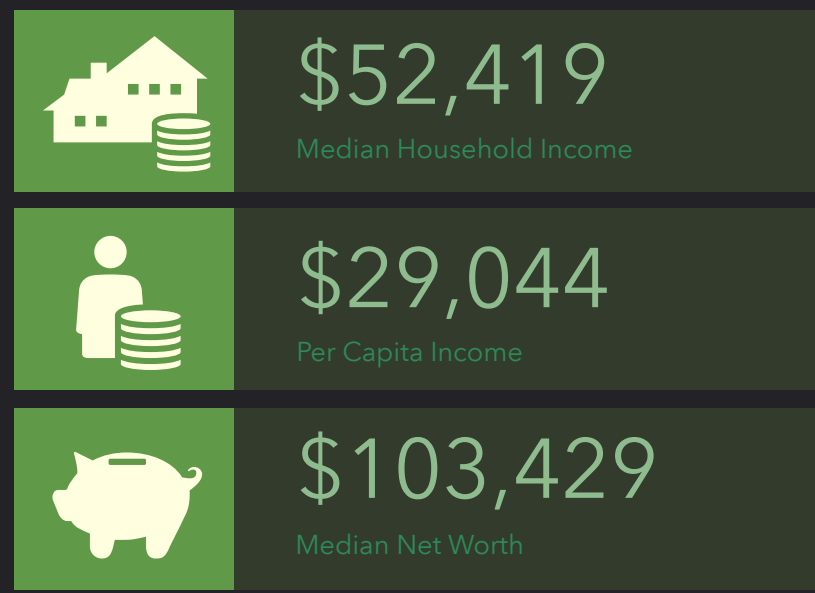

DEMOGRAPHIC PROFILE

Parish Family: NE

Parish Family: NE

EDUCATION

EMPLOYMENT

KEY FACTS

INCOME

HOUSEHOLD INCOME (\$)