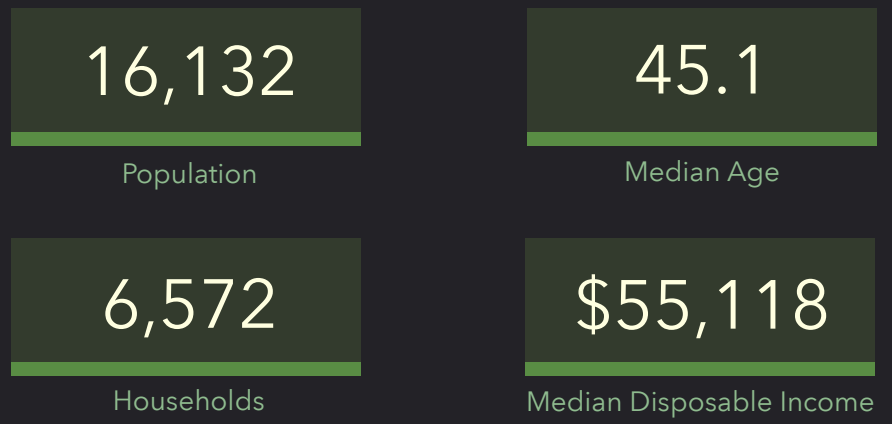

DEMOGRAPHIC PROFILE

Parish Boundaries: St. Paul (Englewood)

Parish Boundaries: St. Paul (Englewood)

EDUCATION

EMPLOYMENT

INCOME

KEY FACTS

HOUSEHOLD INCOME (\$)