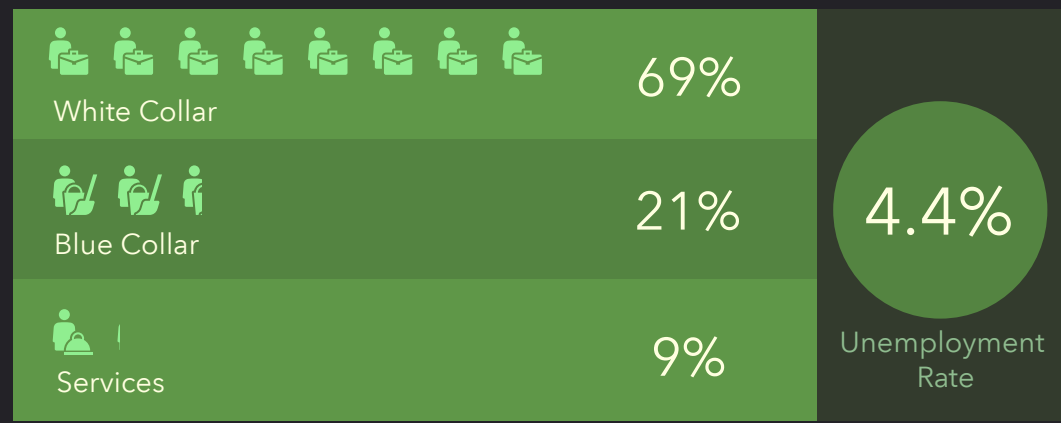

DEMOGRAPHIC PROFILE

Parish Boundaries: St. Paul (Englewood)

Parish Boundaries: St. Paul (Englewood)

EDUCATION

EMPLOYMENT

INCOME

KEY FACTS

HOUSEHOLD INCOME (\$)