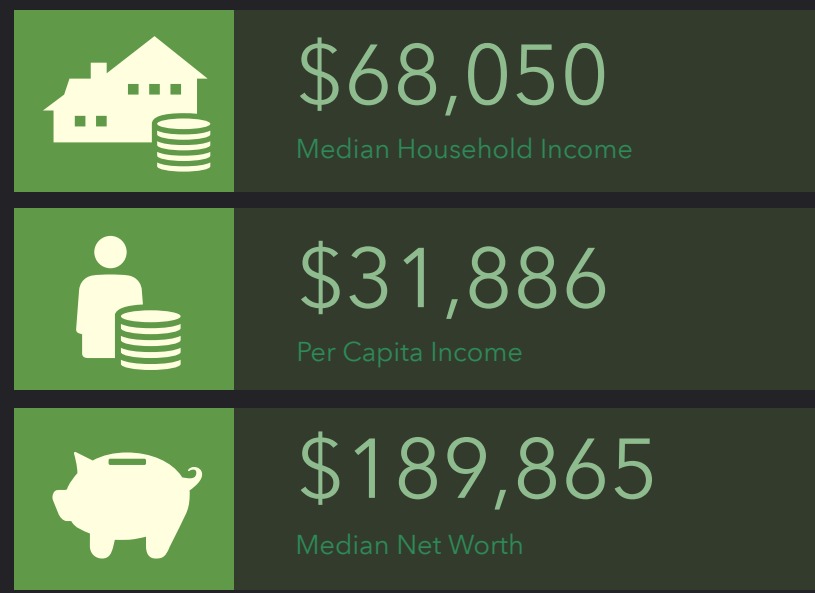

DEMOGRAPHIC PROFILE

Parish Boundaries: St. Paul (Englewood)

Parish Boundaries: St. Paul (Englewood)

EDUCATION

EMPLOYMENT

INCOME

KEY FACTS

HOUSEHOLD INCOME (\$)