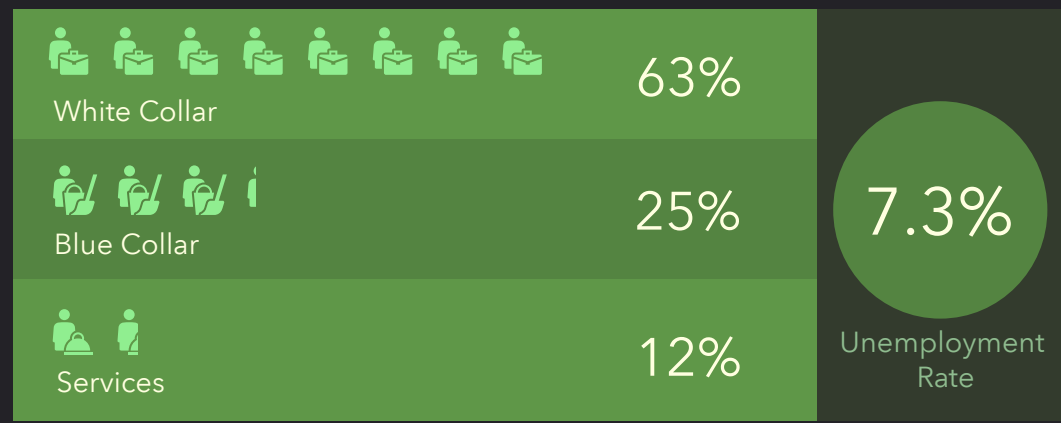

DEMOGRAPHIC PROFILE

Parish Boundaries: Precious Blood (Dayton)

Parish Boundaries: Precious Blood (Dayton)

EDUCATION

EMPLOYMENT

INCOME

KEY FACTS

This infographic contains data provided by Esri. The vintage of the data is 2020, 2025.
© 2020 Esri