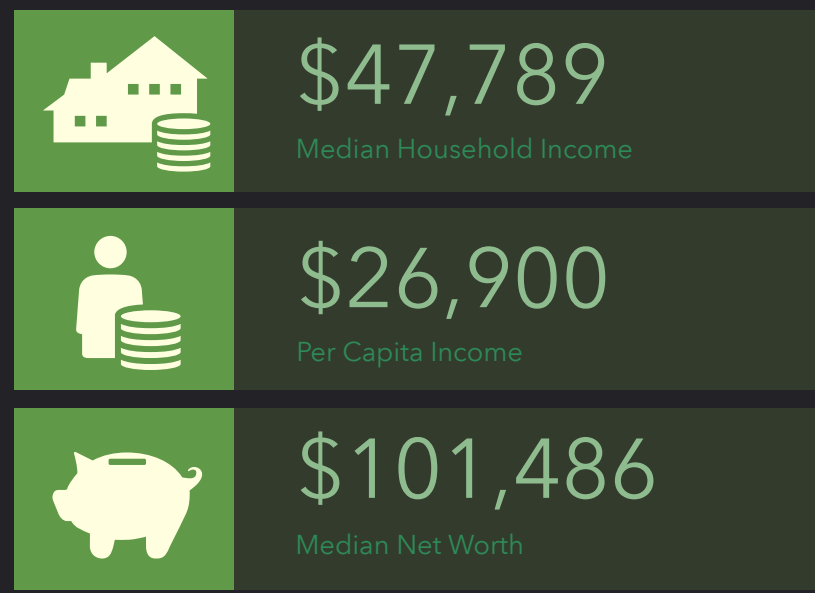

DEMOGRAPHIC PROFILE

Parish Boundaries: Precious Blood (Dayton)

Parish Boundaries: Precious Blood (Dayton)

EDUCATION

EMPLOYMENT

INCOME

KEY FACTS

This infographic contains data provided by Esri. The vintage of the data is 2020, 2025.
© 2020 Esri