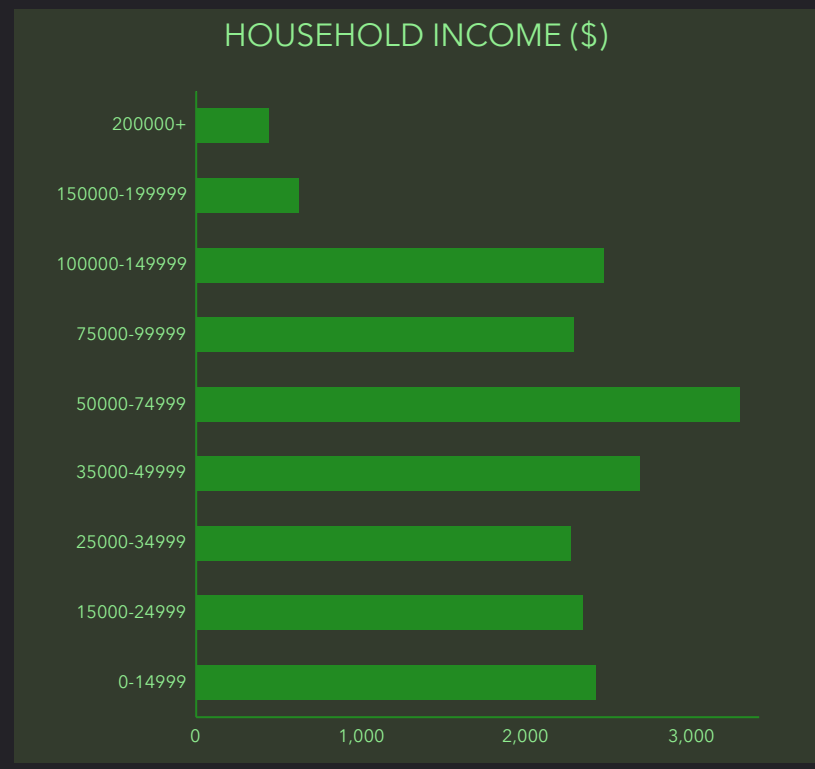

DEMOGRAPHIC PROFILE

Parish Boundaries: Precious Blood (Dayton)

Parish Boundaries: Precious Blood (Dayton)

EDUCATION

EMPLOYMENT

INCOME

KEY FACTS

This infographic contains data provided by Esri. The vintage of the data is 2020, 2025.
© 2020 Esri