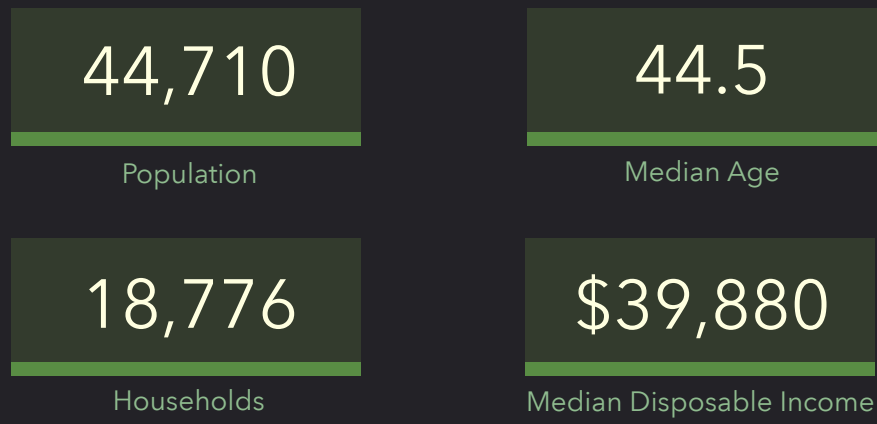

DEMOGRAPHIC PROFILE

Parish Boundaries: Precious Blood (Dayton)

Parish Boundaries: Precious Blood (Dayton)

EDUCATION

EMPLOYMENT

INCOME

KEY FACTS

This infographic contains data provided by Esri. The vintage of the data is 2020, 2025.
© 2020 Esri