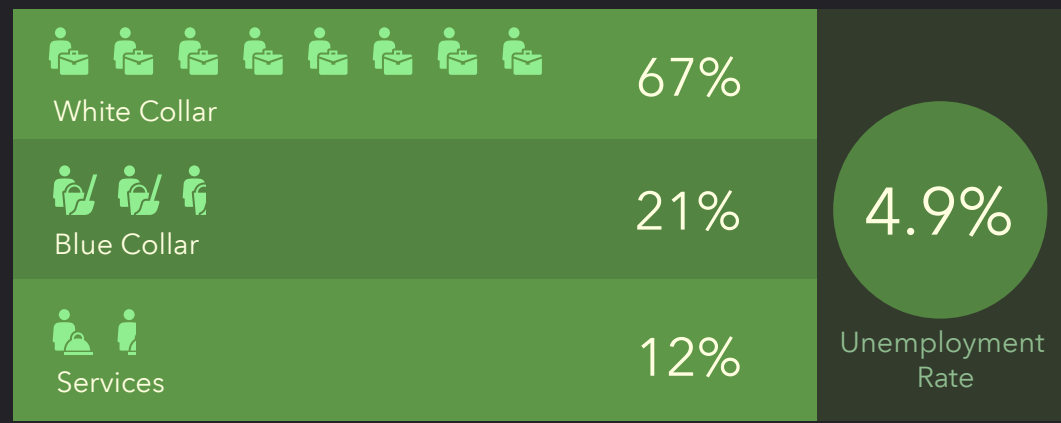

DEMOGRAPHIC PROFILE

Parish Family: NE7

Parish Family: NE7

EDUCATION

INCOME

EMPLOYMENT

KEY FACTS

HOUSEHOLD INCOME (\$)