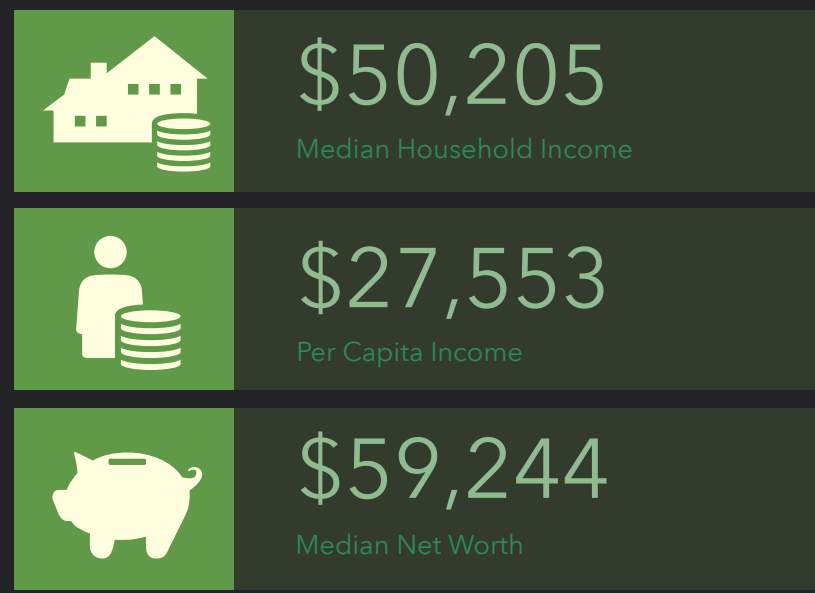

DEMOGRAPHIC PROFILE

Parish Family: NE7

Parish Family: NE7

EDUCATION

INCOME

EMPLOYMENT

KEY FACTS

HOUSEHOLD INCOME (\$)