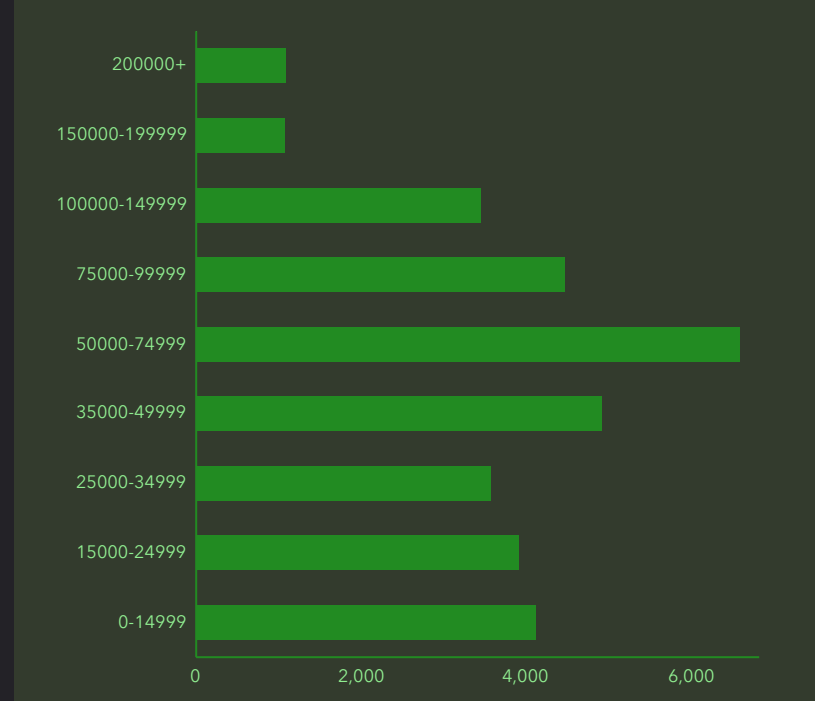

DEMOGRAPHIC PROFILE

Parish Family: NE7

Parish Family: NE7

EDUCATION

INCOME

EMPLOYMENT

KEY FACTS

HOUSEHOLD INCOME (\$)