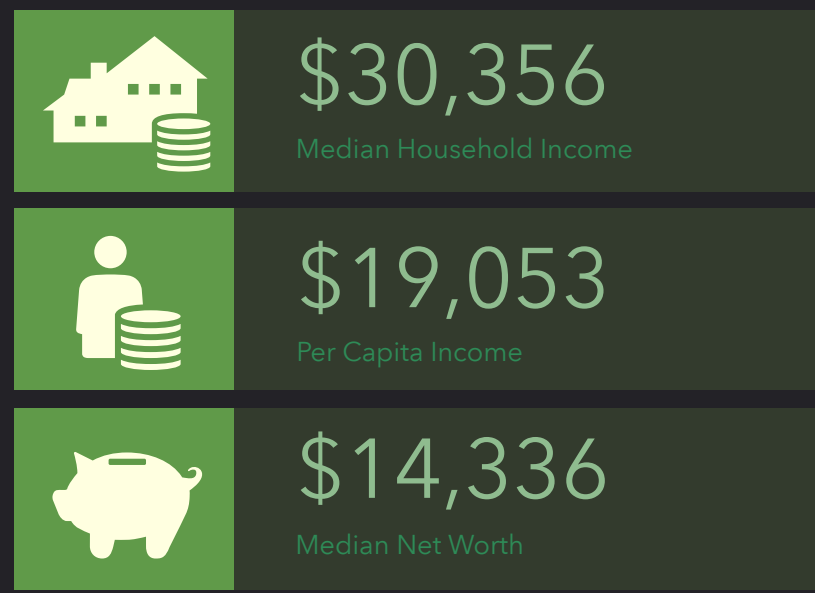

DEMOGRAPHIC PROFILE

Parish Boundaries: Our Lady of Grace (Dayton)

Parish Boundaries: Our Lady of Grace (Dayton)

EDUCATION

EMPLOYMENT

INCOME

KEY FACTS

HOUSEHOLD INCOME (\$)