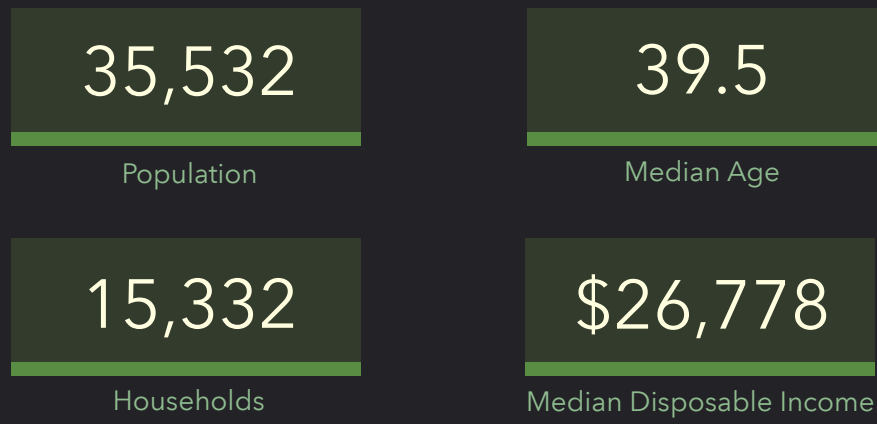

DEMOGRAPHIC PROFILE

Parish Boundaries: Our Lady of Grace (Dayton)

Parish Boundaries: Our Lady of Grace (Dayton)

EDUCATION

EMPLOYMENT

INCOME

KEY FACTS

HOUSEHOLD INCOME (\$)