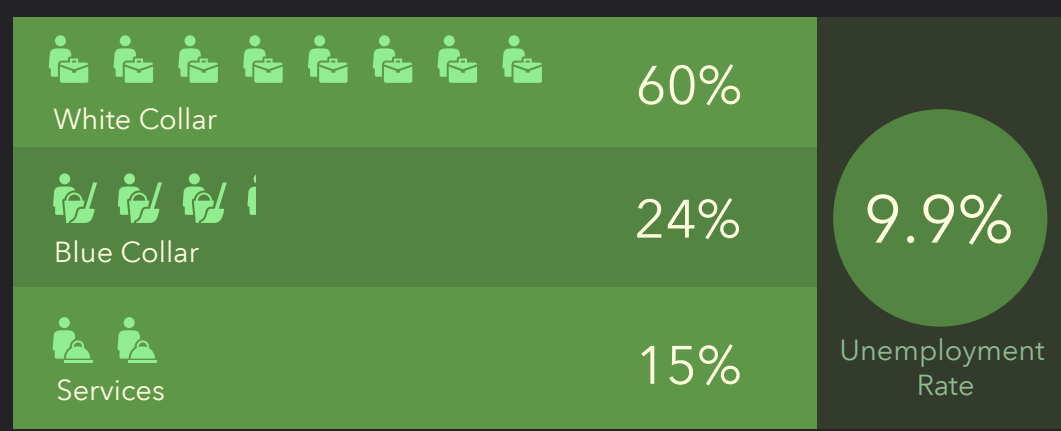

DEMOGRAPHIC PROFILE

Parish Boundaries: Our Lady of Grace (Dayton)

Parish Boundaries: Our Lady of Grace (Dayton)

EDUCATION

EMPLOYMENT

INCOME

KEY FACTS

HOUSEHOLD INCOME (\$)