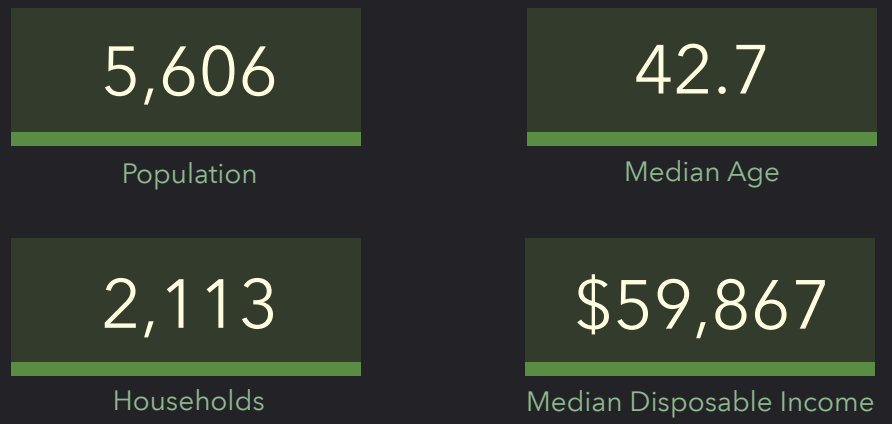

DEMOGRAPHIC PROFILE

Parish Boundaries: Immaculate Conception (North Lewisburg)

Parish Boundaries: Immaculate Conception (North Lewisburg)

EDUCATION

EMPLOYMENT

KEY FACTS

INCOME

HOUSEHOLD INCOME ($)