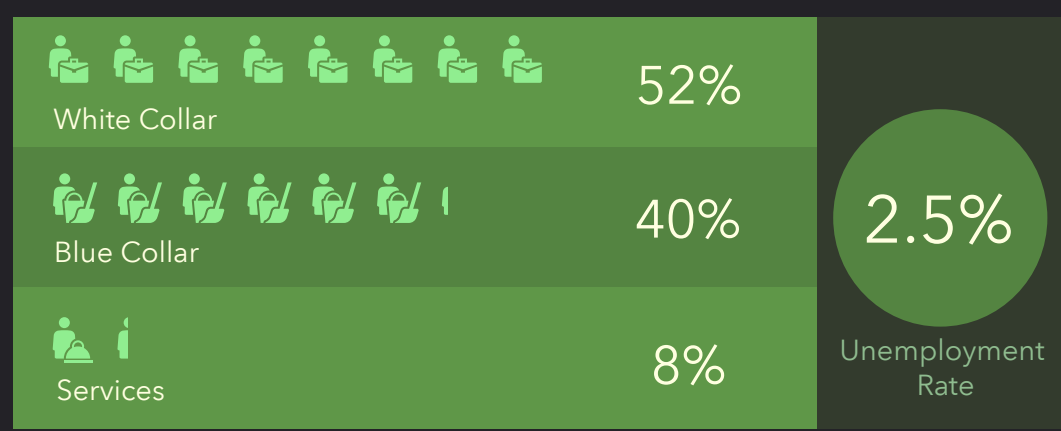

EMPLOYMENT