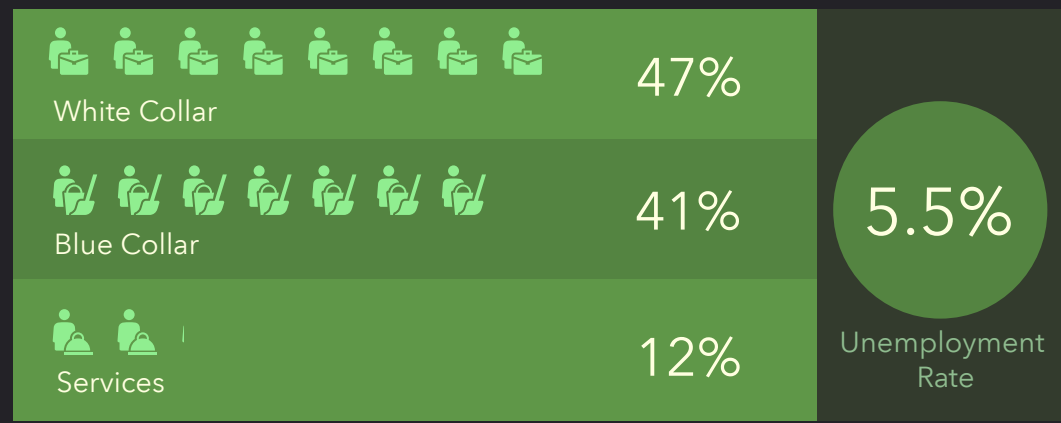

EMPLOYMENT