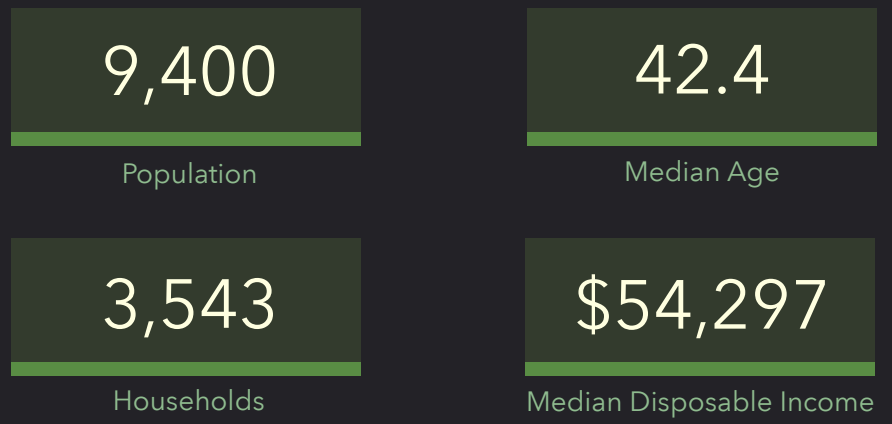

DEMOGRAPHIC PROFILE

Parish Boundaries: Sacred Heart (St. Paris)

Parish Boundaries: Sacred Heart (St. Paris)

EDUCATION

EMPLOYMENT

KEY FACTS

INCOME

HOUSEHOLD INCOME ($)