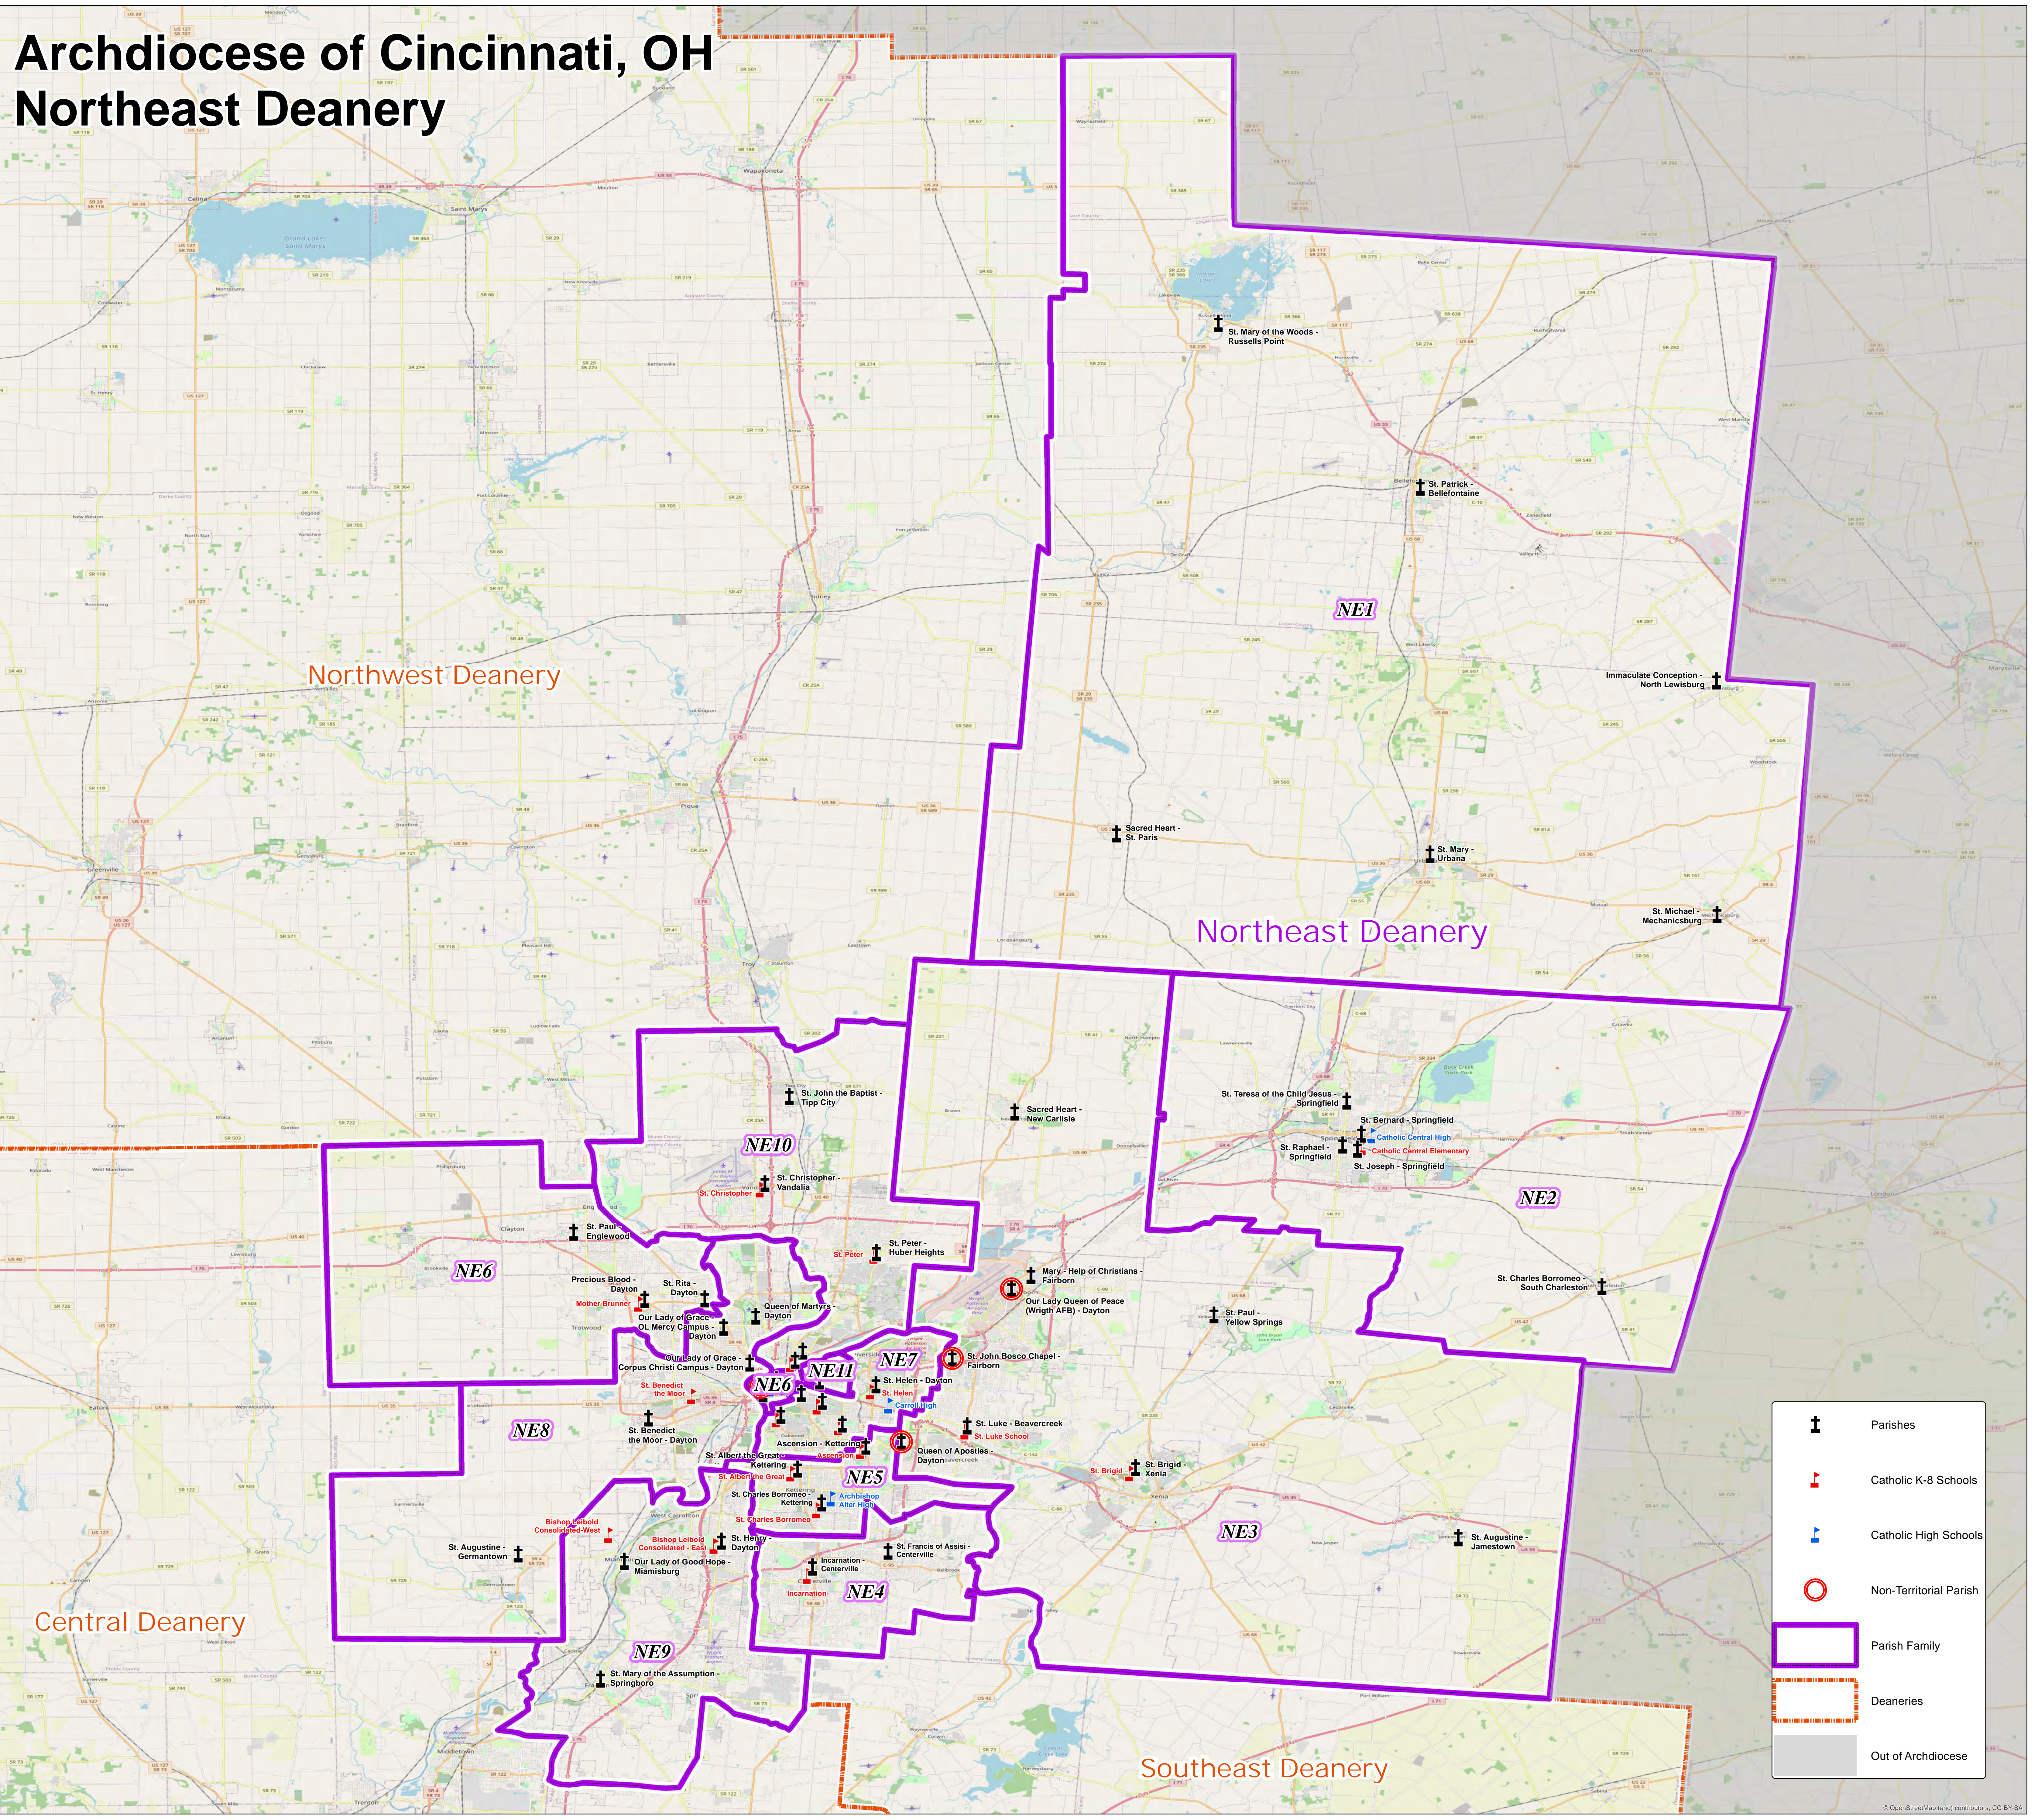

# Archdiocese of Cincinnati, OH

## Northeast Deanery

Northwest Deanery

Northeast Deanery

Central Deanery

Southeast Deanery

|  |                        |
|--|------------------------|
|  | Parishes               |
|  | Catholic K-8 Schools   |
|  | Catholic High Schools  |
|  | Non-Territorial Parish |
|  | Parish Family          |
|  | Deaneries              |
|  | Out of Archdiocese     |