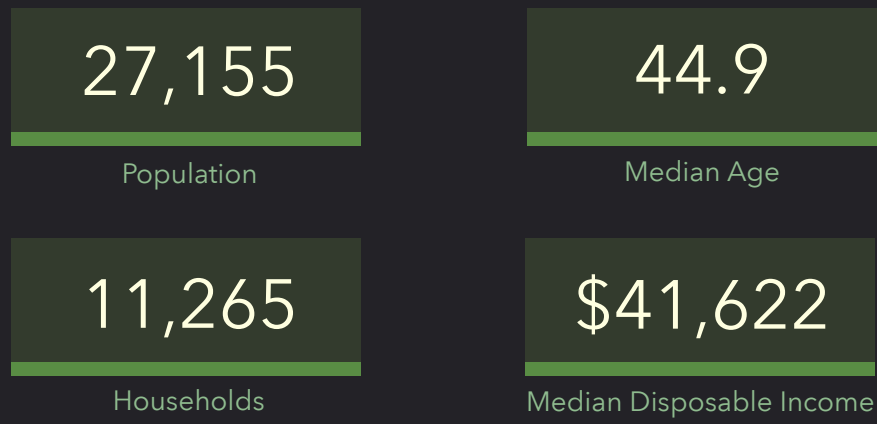

DEMOGRAPHIC PROFILE

Parish Boundaries: St. Bernard (Springfield)

Parish Boundaries: St. Bernard (Springfield)

EDUCATION

INCOME

EMPLOYMENT

KEY FACTS

This infographic contains data provided by Esri. The vintage of the data is 2020, 2025. © 2020 Esri