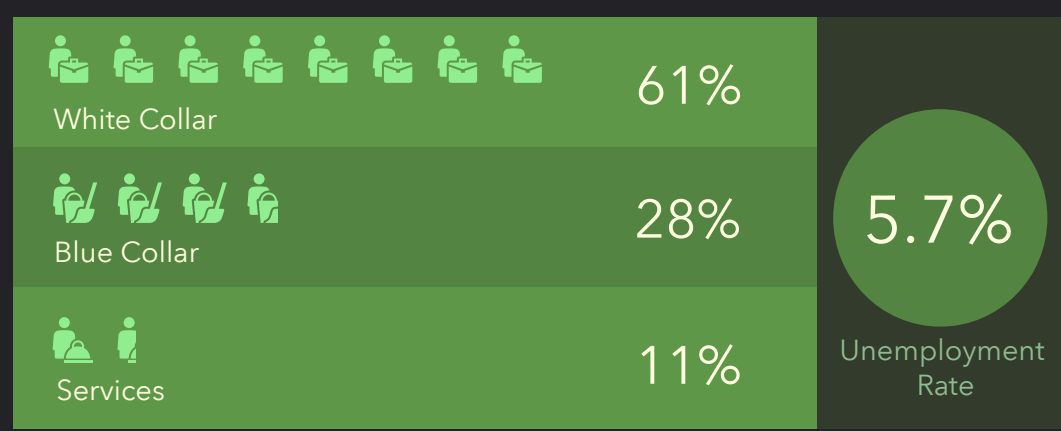

DEMOGRAPHIC PROFILE

Parish Boundaries: St. Bernard (Springfield)

Parish Boundaries: St. Bernard (Springfield)

EDUCATION

INCOME

EMPLOYMENT

KEY FACTS

This infographic contains data provided by Esri. The vintage of the data is 2020, 2025. © 2020 Esri