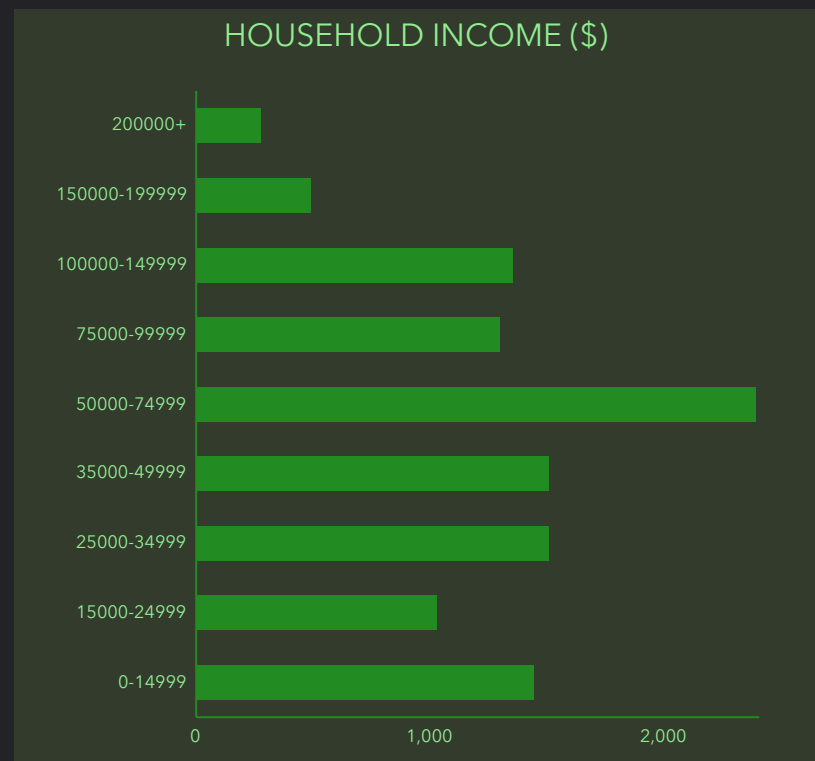

DEMOGRAPHIC PROFILE

Parish Boundaries: St. Bernard (Springfield)

Parish Boundaries: St. Bernard (Springfield)

EDUCATION

INCOME

EMPLOYMENT

KEY FACTS

This infographic contains data provided by Esri. The vintage of the data is 2020, 2025. © 2020 Esri