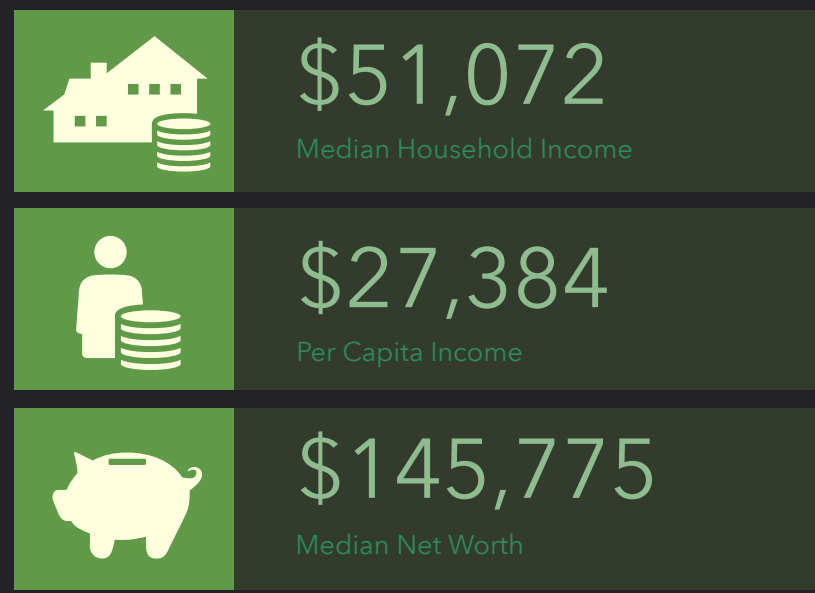

DEMOGRAPHIC PROFILE

Parish Boundaries: St. Bernard (Springfield)

Parish Boundaries: St. Bernard (Springfield)

EDUCATION

INCOME

EMPLOYMENT

KEY FACTS

This infographic contains data provided by Esri. The vintage of the data is 2020, 2025. © 2020 Esri