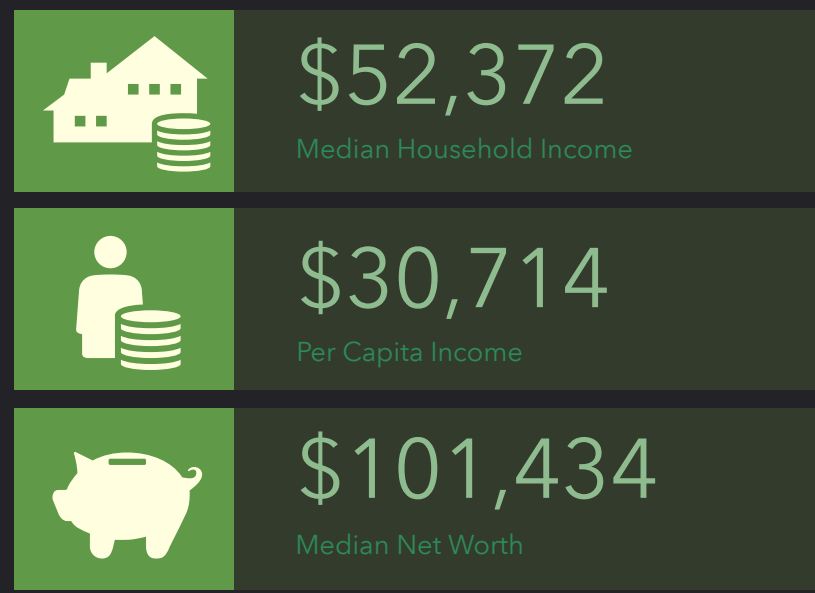

DEMOGRAPHIC PROFILE

Parish Boundaries: Mary-Help of Christians (Fairborn)

Parish Boundaries: Mary-Help of Christians (Fairborn)

EDUCATION

EMPLOYMENT

KEY FACTS

INCOME

HOUSEHOLD INCOME ($)

This infographic contains data provided by Esri. The vintage of the data is 2020, 2025.
© 2020 Esri