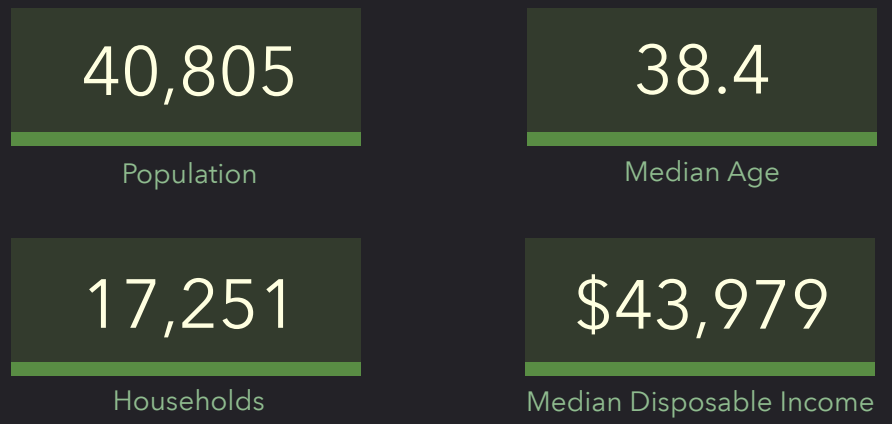

DEMOGRAPHIC PROFILE

Parish Boundaries: Mary-Help of Christians (Fairborn)

Parish Boundaries: Mary-Help of Christians (Fairborn)

EDUCATION

EMPLOYMENT

KEY FACTS

INCOME

HOUSEHOLD INCOME ($)

This infographic contains data provided by Esri. The vintage of the data is 2020, 2025.
© 2020 Esri