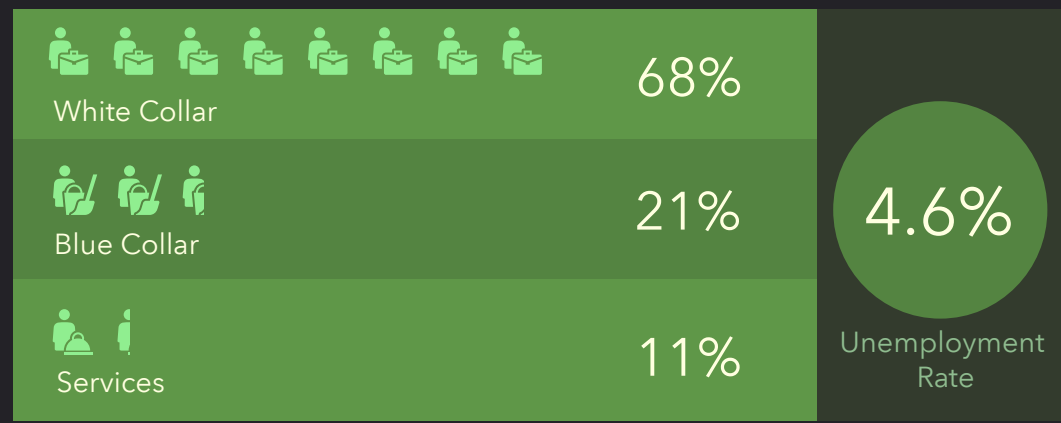

EMPLOYMENT