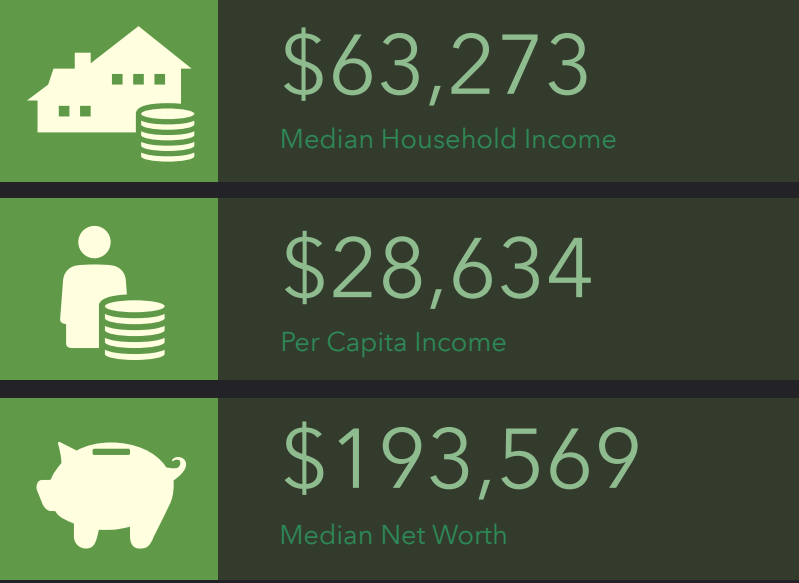

DEMOGRAPHIC PROFILE

Parish Boundaries: St. Augustine (Jamestown)

Parish Boundaries: St. Augustine (Jamestown)

EDUCATION

EMPLOYMENT

KEY FACTS

INCOME

HOUSEHOLD INCOME (\$)