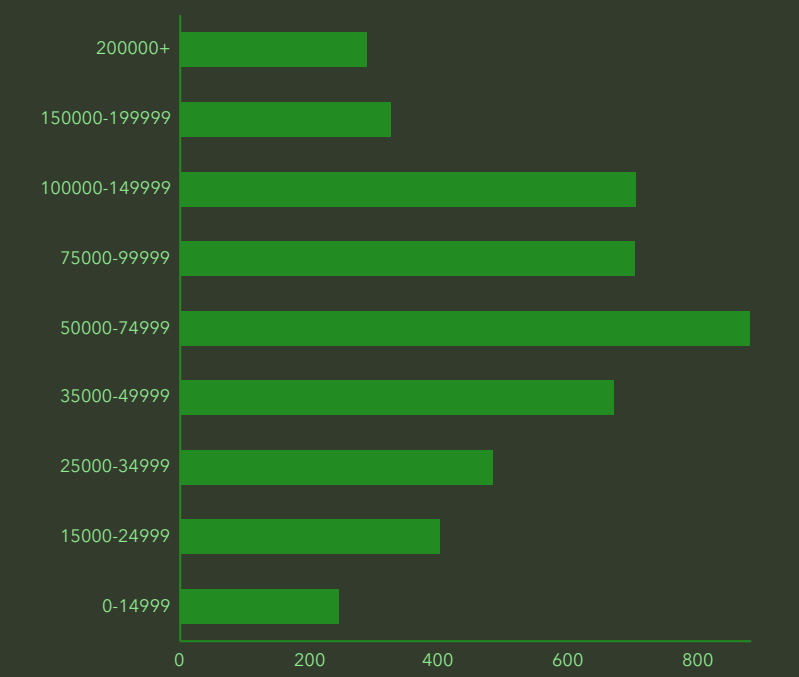

DEMOGRAPHIC PROFILE

Parish Boundaries: St. Augustine (Jamestown)

Parish Boundaries: St. Augustine (Jamestown)

EDUCATION

EMPLOYMENT

KEY FACTS

INCOME

HOUSEHOLD INCOME (\$)