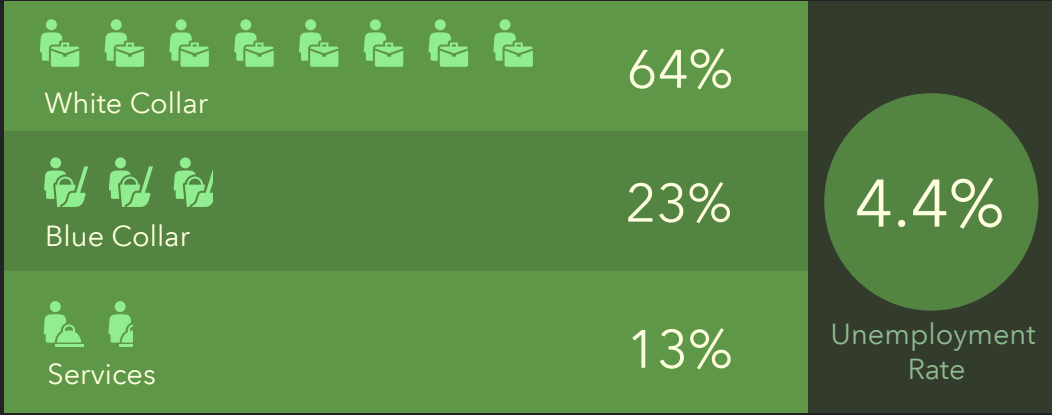

DEMOGRAPHIC PROFILE

Parish Boundaries: St. Augustine (Jamestown)

Parish Boundaries: St. Augustine (Jamestown)

EDUCATION

EMPLOYMENT

KEY FACTS

INCOME

HOUSEHOLD INCOME (\$)