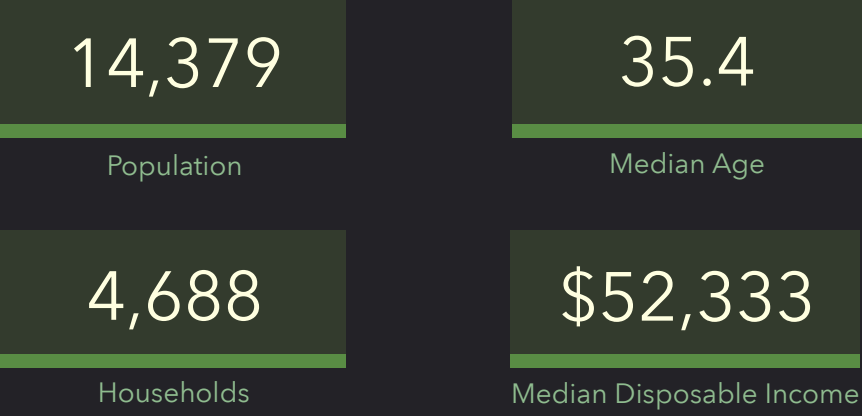

DEMOGRAPHIC PROFILE

Parish Boundaries: St. Augustine (Jamestown)

Parish Boundaries: St. Augustine (Jamestown)

EDUCATION

EMPLOYMENT

KEY FACTS

INCOME

HOUSEHOLD INCOME (\$)