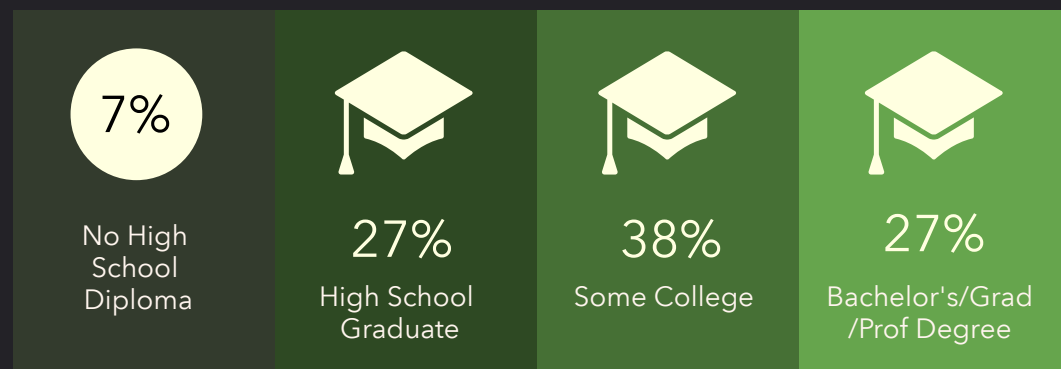

# DEMOGRAPHIC PROFILE

Parish Boundaries: St. Peter (Huber Heights)

Parish Boundaries: St. Peter (Huber Heights)

## EDUCATION