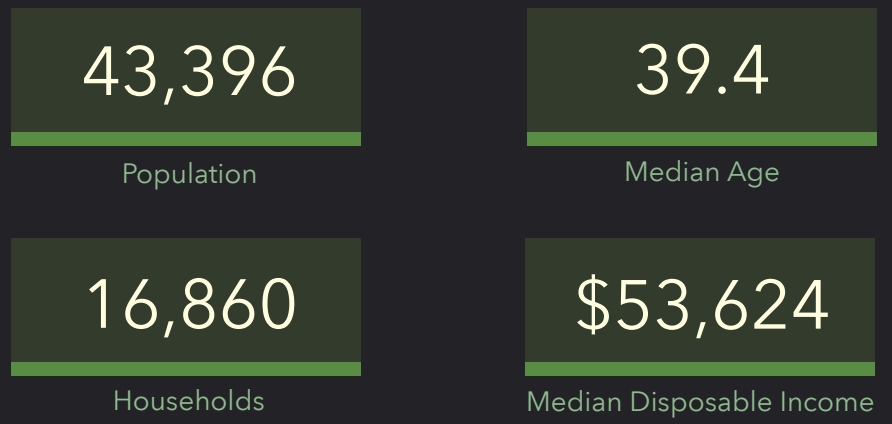

DEMOGRAPHIC PROFILE

Parish Boundaries: St. Peter (Huber Heights)

Parish Boundaries: St. Peter (Huber Heights)

EDUCATION

EMPLOYMENT

KEY FACTS

INCOME

HOUSEHOLD INCOME ($)