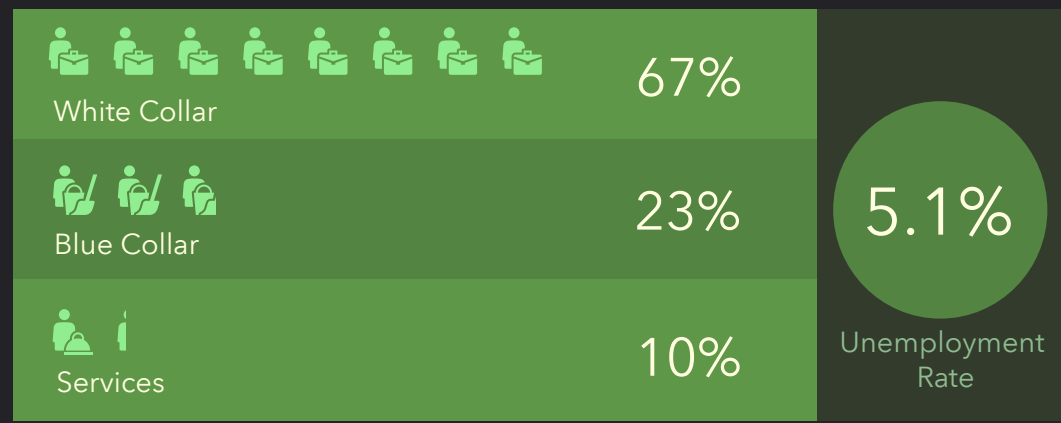

EMPLOYMENT