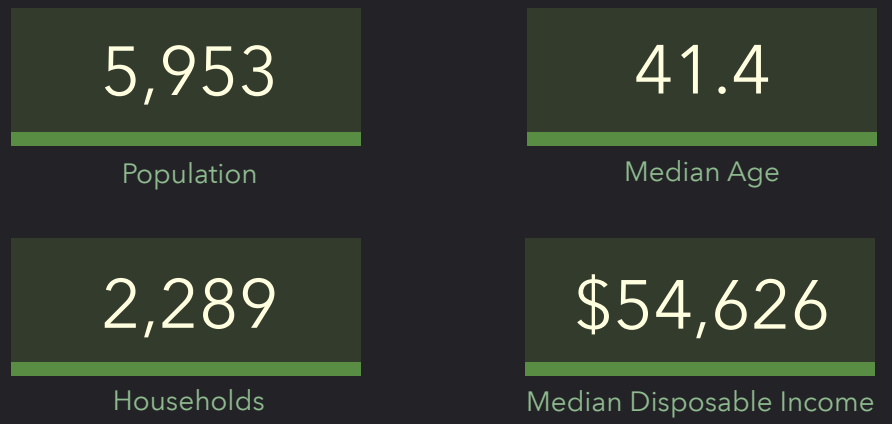

DEMOGRAPHIC PROFILE

Parish Boundaries: Holy Trinity (Coldwater)

Parish Boundaries: Holy Trinity (Coldwater)

EDUCATION

EMPLOYMENT

KEY FACTS

INCOME

HOUSEHOLD INCOME ($)