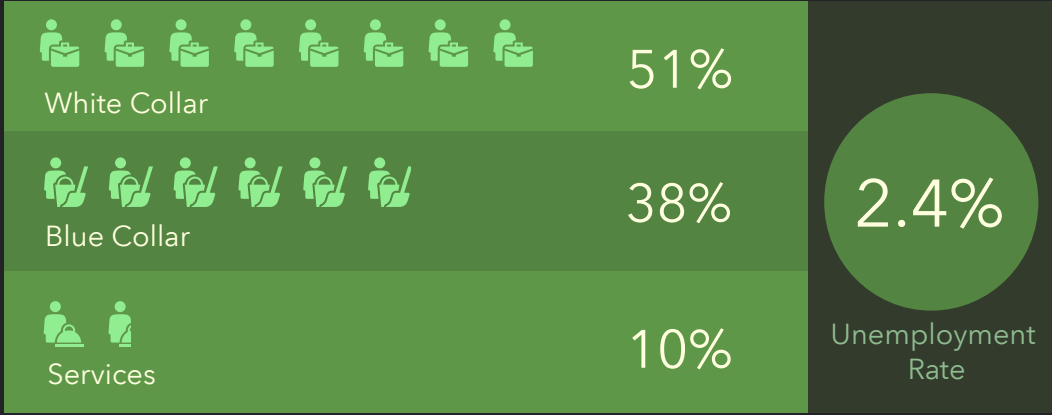

DEMOGRAPHIC PROFILE

Parish Boundaries: Holy Rosary (St. Marys)

Parish Boundaries: Holy Rosary (St. Marys)

EDUCATION

EMPLOYMENT

KEY FACTS

INCOME

HOUSEHOLD INCOME (\$)