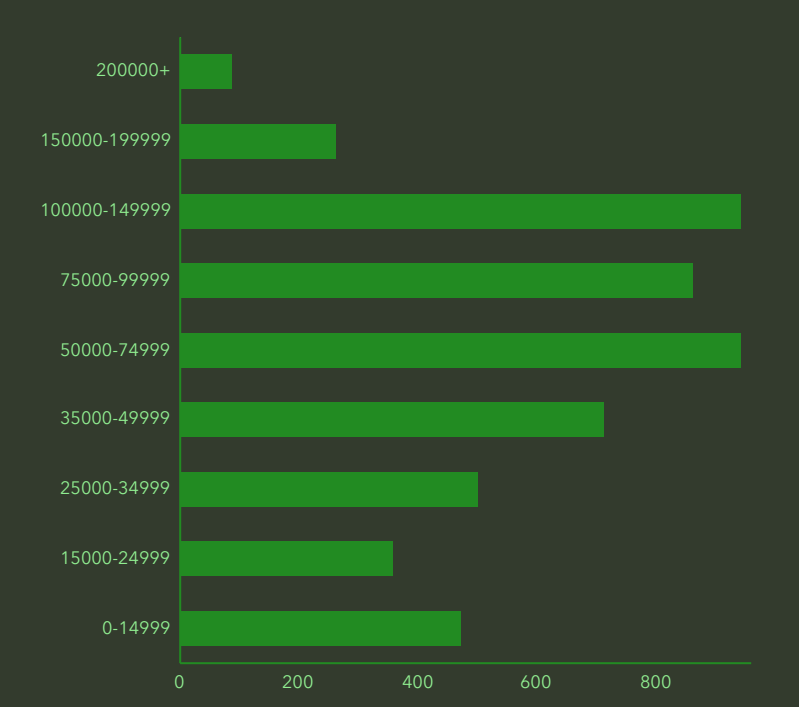

DEMOGRAPHIC PROFILE

Parish Boundaries: Holy Rosary (St. Marys)

Parish Boundaries: Holy Rosary (St. Marys)

EDUCATION

EMPLOYMENT

KEY FACTS

INCOME

HOUSEHOLD INCOME (\$)