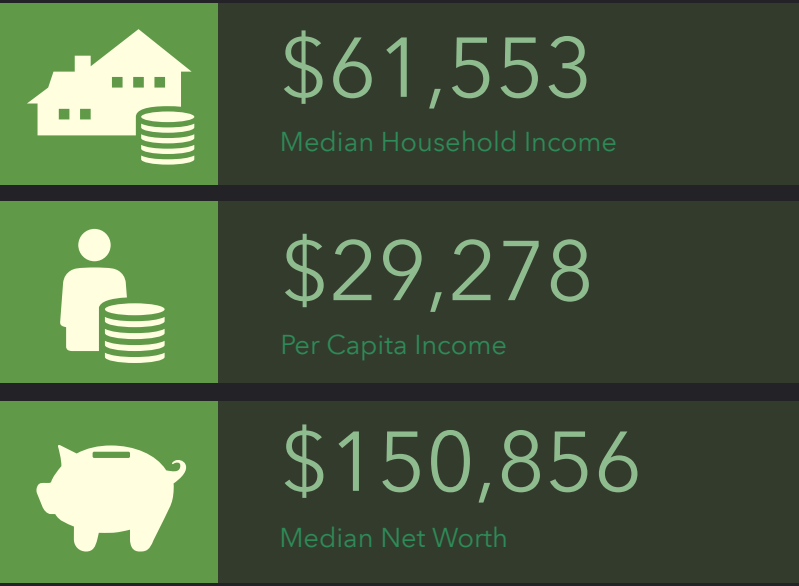

DEMOGRAPHIC PROFILE

Parish Boundaries: Holy Rosary (St. Marys)

Parish Boundaries: Holy Rosary (St. Marys)

EDUCATION

EMPLOYMENT

KEY FACTS

INCOME

HOUSEHOLD INCOME (\$)