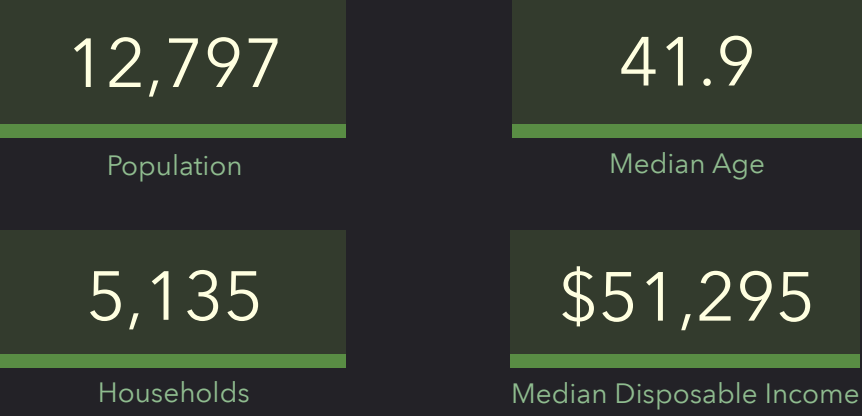

DEMOGRAPHIC PROFILE

Parish Boundaries: Holy Rosary (St. Marys)

Parish Boundaries: Holy Rosary (St. Marys)

EDUCATION

EMPLOYMENT

KEY FACTS

INCOME

HOUSEHOLD INCOME (\$)