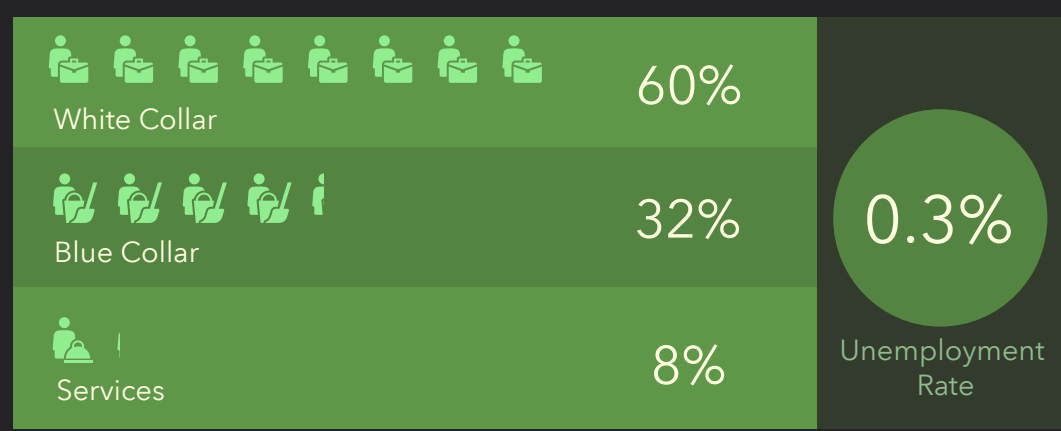

EMPLOYMENT