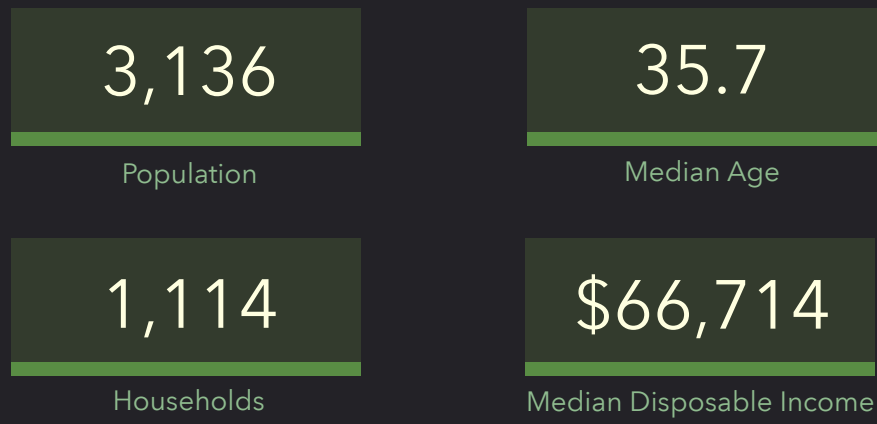

DEMOGRAPHIC PROFILE

Parish Boundaries: St. Henry (St. Henry)

Parish Boundaries: St. Henry (St. Henry)

EDUCATION

EMPLOYMENT

KEY FACTS

INCOME

HOUSEHOLD INCOME ($)