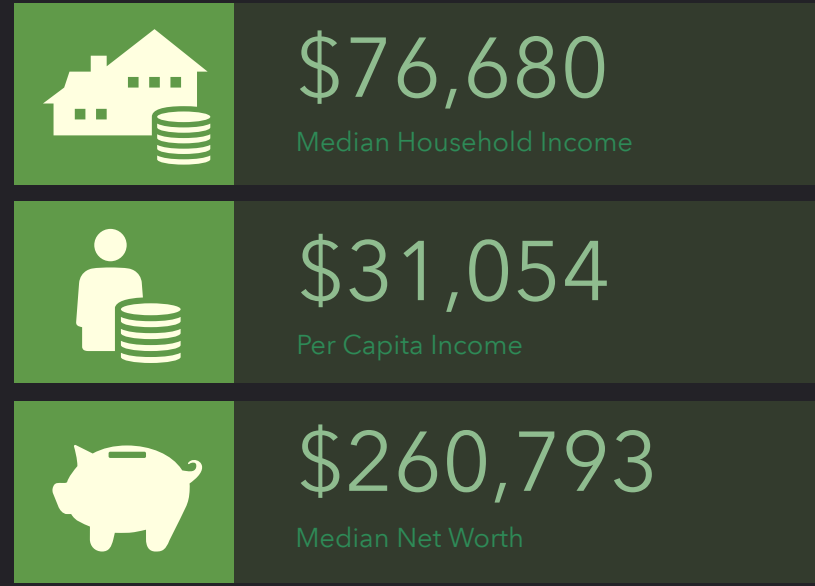

DEMOGRAPHIC PROFILE

Parish Boundaries: Precious Blood (Chickasaw)

Parish Boundaries: Precious Blood (Chickasaw)

EDUCATION

EMPLOYMENT

KEY FACTS

INCOME

HOUSEHOLD INCOME (\$)