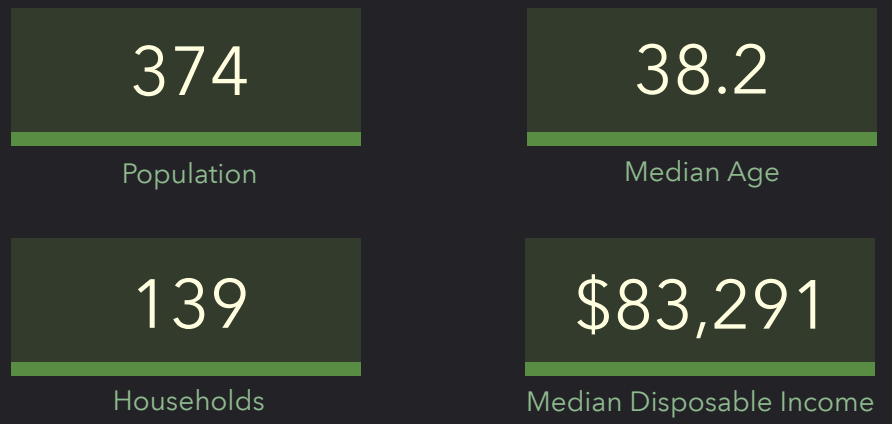

DEMOGRAPHIC PROFILE

Parish Boundaries: St. Joseph (Egypt)

Parish Boundaries: St. Joseph (Egypt)

EDUCATION

EMPLOYMENT

KEY FACTS

INCOME

HOUSEHOLD INCOME (\$)