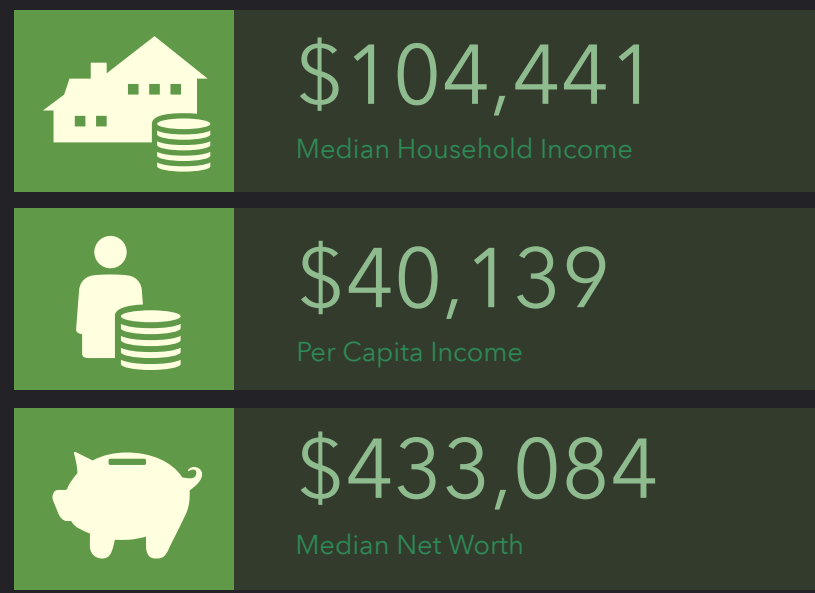

DEMOGRAPHIC PROFILE

Parish Boundaries: St. Joseph (Egypt)

Parish Boundaries: St. Joseph (Egypt)

EDUCATION

EMPLOYMENT

KEY FACTS

INCOME

HOUSEHOLD INCOME (\$)