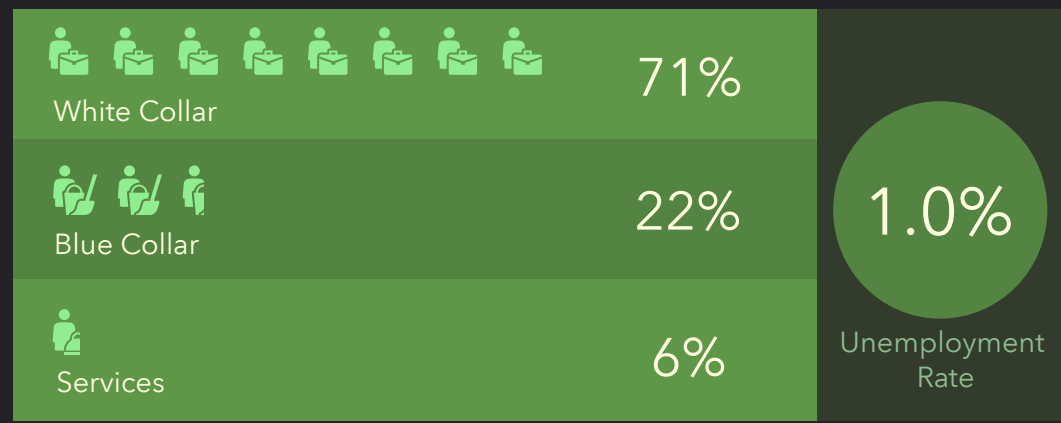

DEMOGRAPHIC PROFILE

Parish Boundaries: St. Joseph (Egypt)

Parish Boundaries: St. Joseph (Egypt)

EDUCATION

EMPLOYMENT

KEY FACTS

INCOME

HOUSEHOLD INCOME (\$)