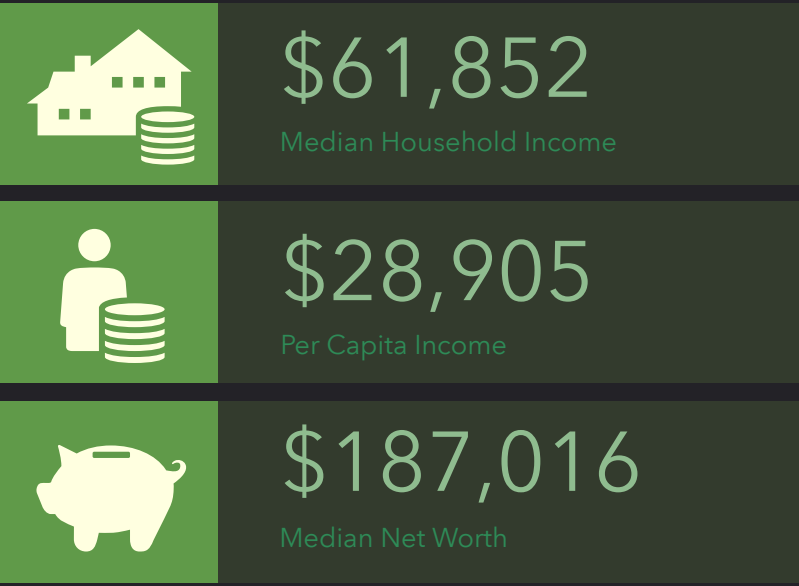

DEMOGRAPHIC PROFILE

Parish Boundaries: Immaculate Conception (Bradford)

Parish Boundaries: Immaculate Conception (Bradford)

EDUCATION

EMPLOYMENT

KEY FACTS

INCOME

HOUSEHOLD INCOME (\$)