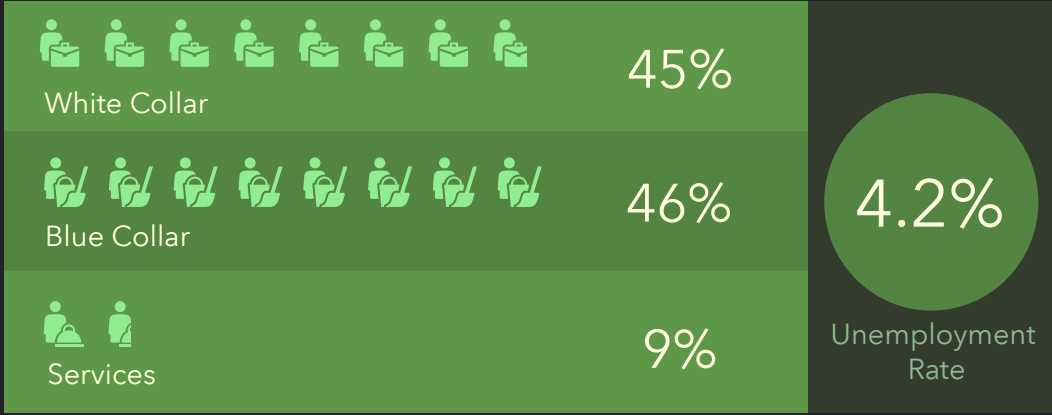

DEMOGRAPHIC PROFILE

Parish Boundaries: Immaculate Conception (Bradford)

Parish Boundaries: Immaculate Conception (Bradford)

EDUCATION

EMPLOYMENT

KEY FACTS

INCOME

HOUSEHOLD INCOME (\$)