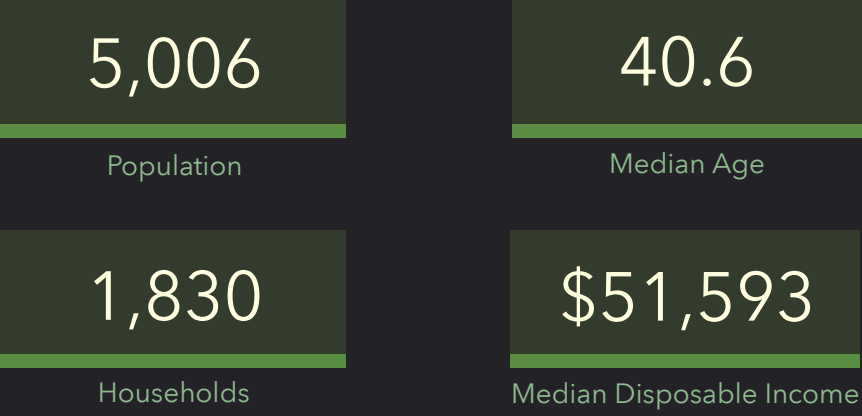

DEMOGRAPHIC PROFILE

Parish Boundaries: Immaculate Conception (Bradford)

Parish Boundaries: Immaculate Conception (Bradford)

EDUCATION

EMPLOYMENT

KEY FACTS

INCOME

HOUSEHOLD INCOME (\$)