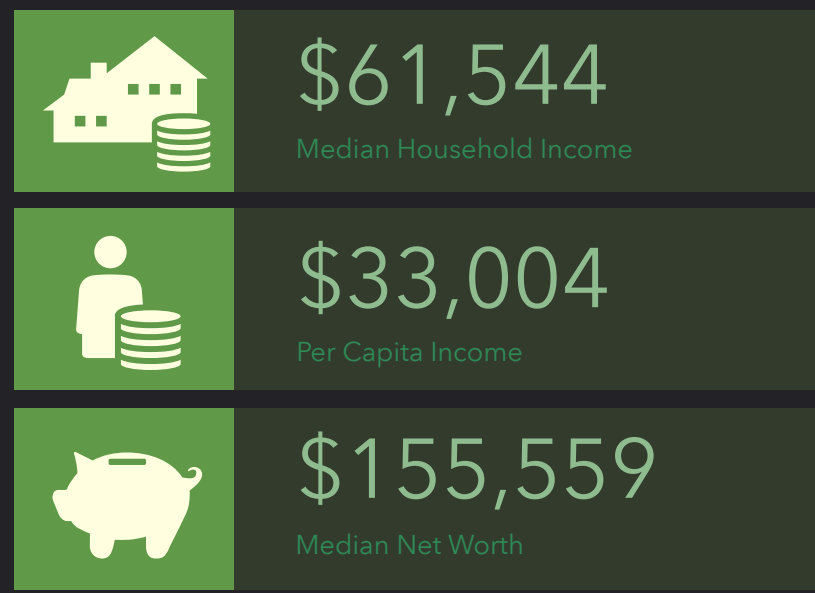

DEMOGRAPHIC PROFILE

Parish Boundaries: St. Patrick (Troy)

Parish Boundaries: St. Patrick (Troy)

EDUCATION

EMPLOYMENT

KEY FACTS

INCOME

HOUSEHOLD INCOME (\$)