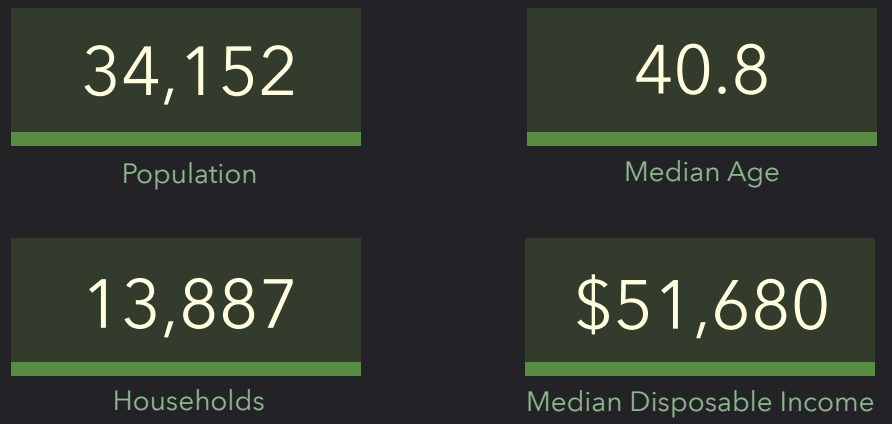

DEMOGRAPHIC PROFILE

Parish Boundaries: St. Patrick (Troy)

Parish Boundaries: St. Patrick (Troy)

EDUCATION

EMPLOYMENT

KEY FACTS

INCOME

HOUSEHOLD INCOME (\$)