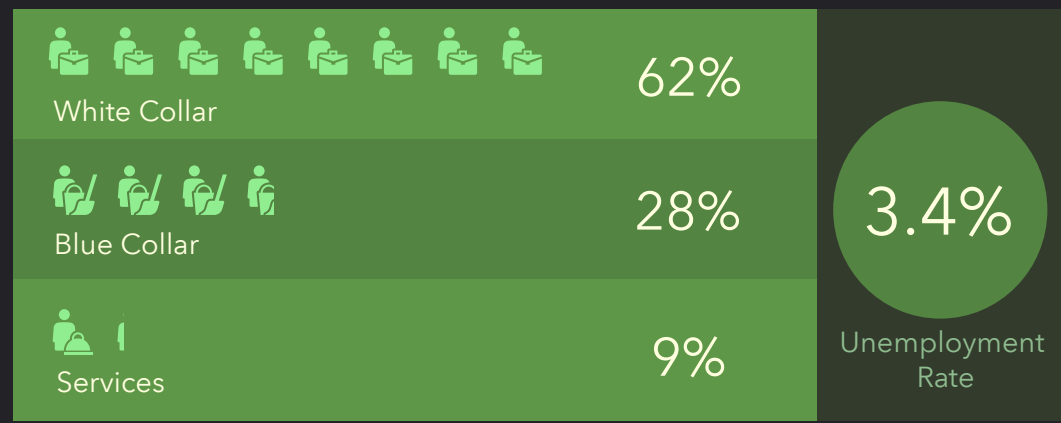

DEMOGRAPHIC PROFILE

Parish Boundaries: St. Patrick (Troy)

Parish Boundaries: St. Patrick (Troy)

EDUCATION

EMPLOYMENT

KEY FACTS

INCOME

HOUSEHOLD INCOME (\$)