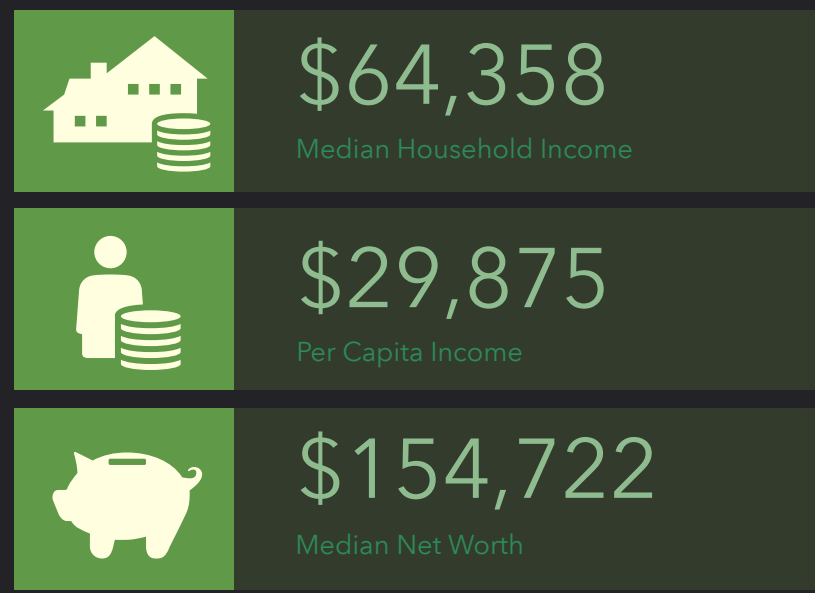

# DEMOGRAPHIC PROFILE

Parish Family: NW7

Parish Family: NW7

## INCOME