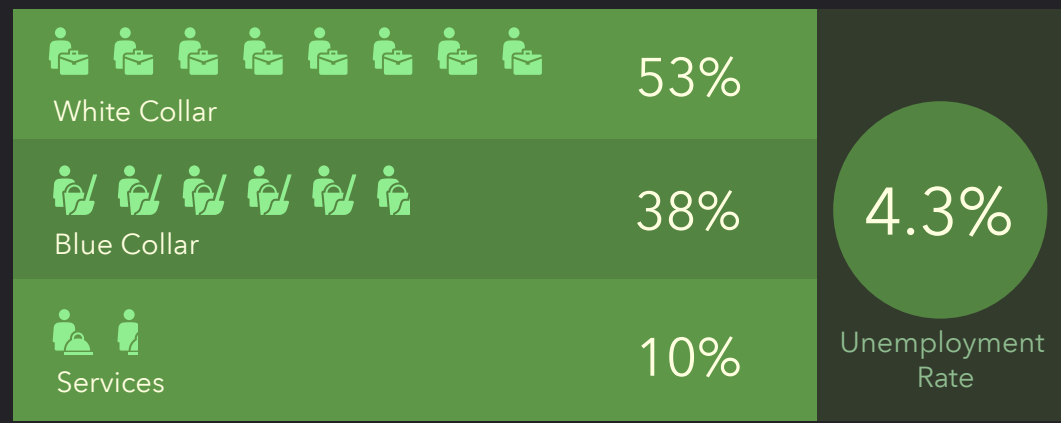

EMPLOYMENT