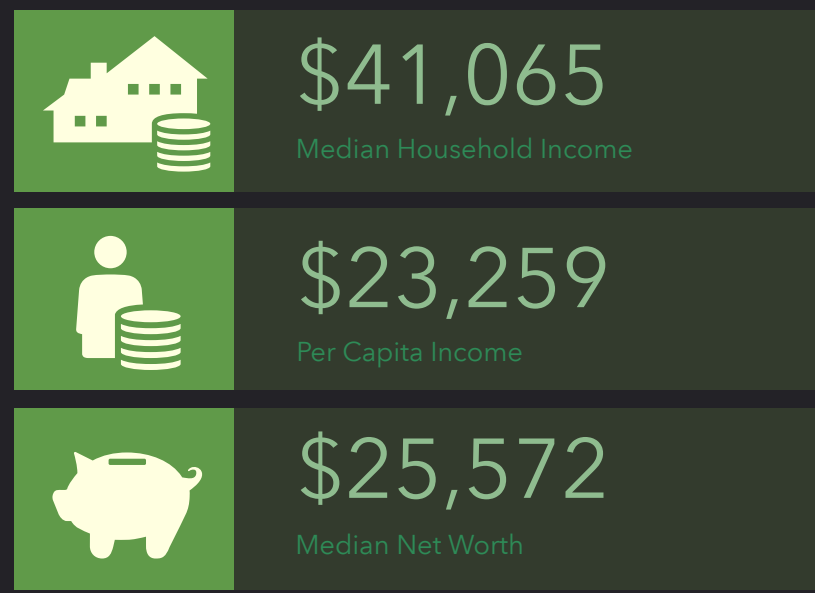

DEMOGRAPHIC PROFILE

Parish Boundaries: Sts. Peter & Paul (Reading)

Parish Boundaries: Sts. Peter & Paul (Reading)

EDUCATION

EMPLOYMENT

INCOME

KEY FACTS

HOUSEHOLD INCOME (\$)