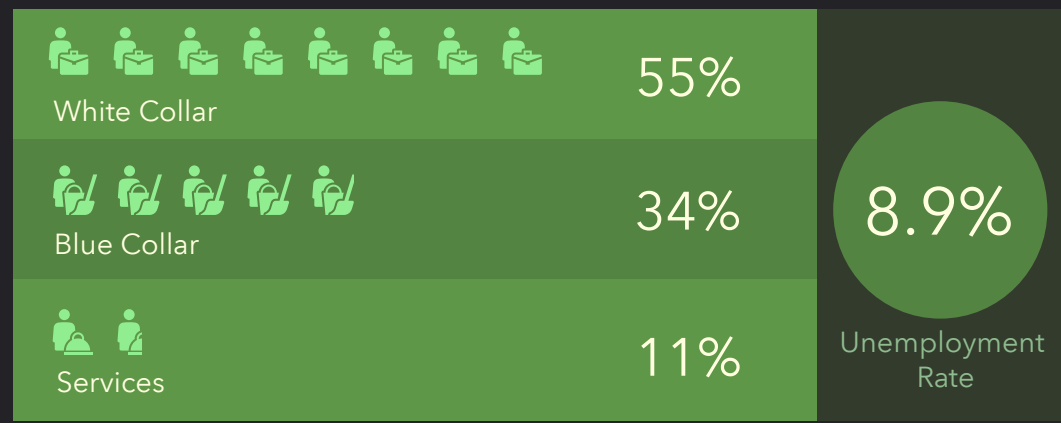

DEMOGRAPHIC PROFILE

Parish Boundaries: Sts. Peter & Paul (Reading)

Parish Boundaries: Sts. Peter & Paul (Reading)

EDUCATION

EMPLOYMENT

INCOME

KEY FACTS

HOUSEHOLD INCOME (\$)