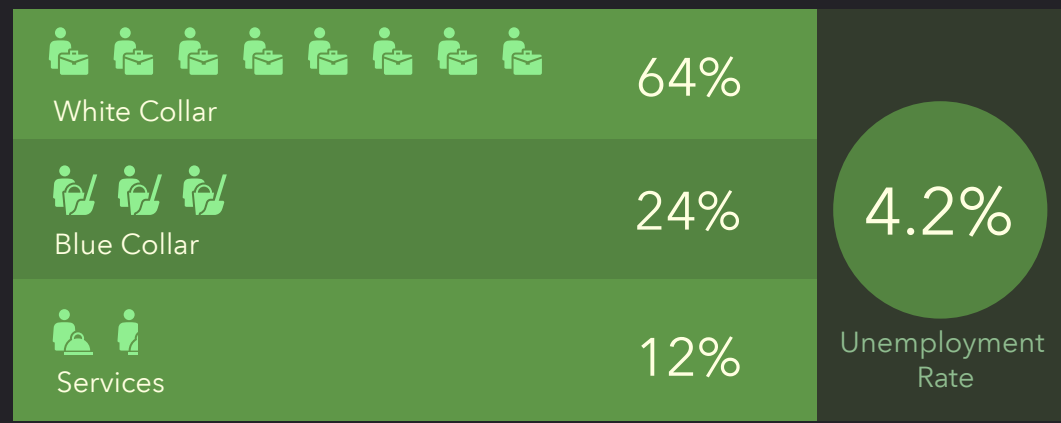

EMPLOYMENT