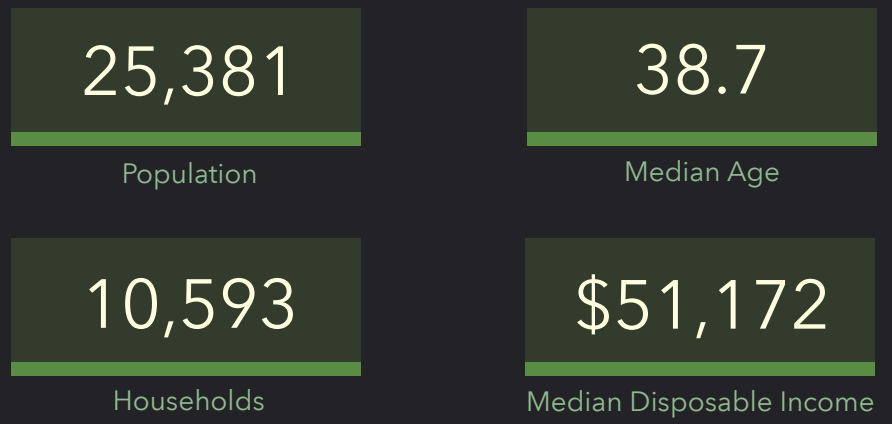

DEMOGRAPHIC PROFILE

Parish Boundaries: St. Matthias the Apostle (Cincinnati)

Parish Boundaries: St. Matthias the Apostle (Cincinnati)

EDUCATION

EMPLOYMENT

KEY FACTS

INCOME

HOUSEHOLD INCOME ($)