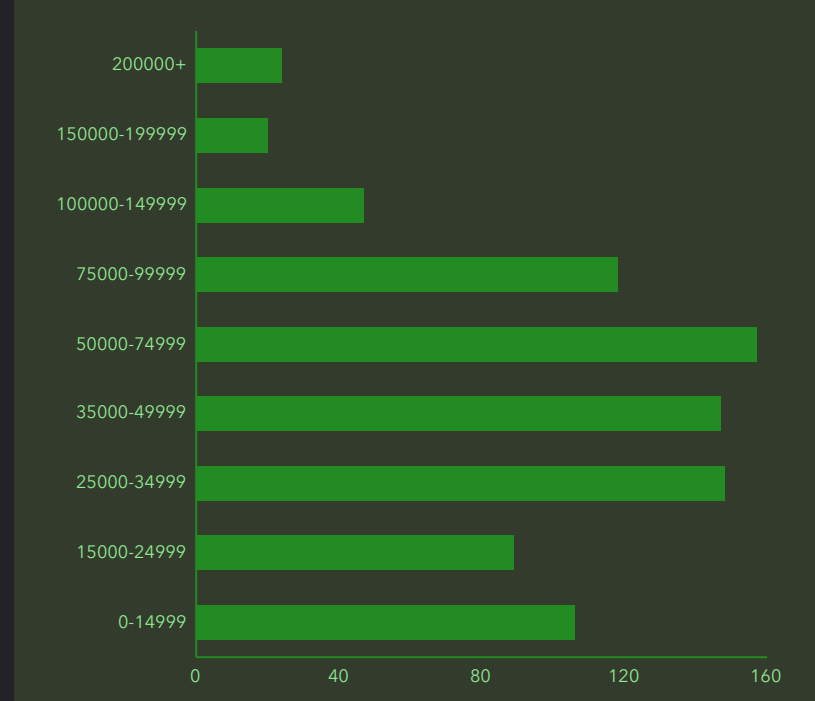

DEMOGRAPHIC PROFILE

Parish Boundaries: St. Bernard (Sprng Grove Village/Winton Place)

Parish Boundaries: St. Bernard (Sprng Grove Village/Winton Place)

EDUCATION

EMPLOYMENT

KEY FACTS

INCOME

HOUSEHOLD INCOME (\$)