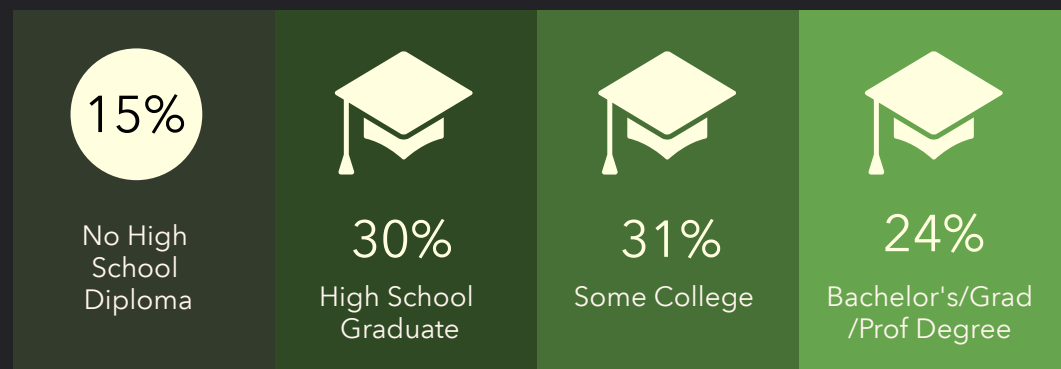

DEMOGRAPHIC PROFILE

Parish Boundaries: St. Bernard (Sprng Grove Village/Winton Place)

Parish Boundaries: St. Bernard (Sprng Grove Village/Winton Place)

EDUCATION

EMPLOYMENT

KEY FACTS

INCOME

HOUSEHOLD INCOME (\$)