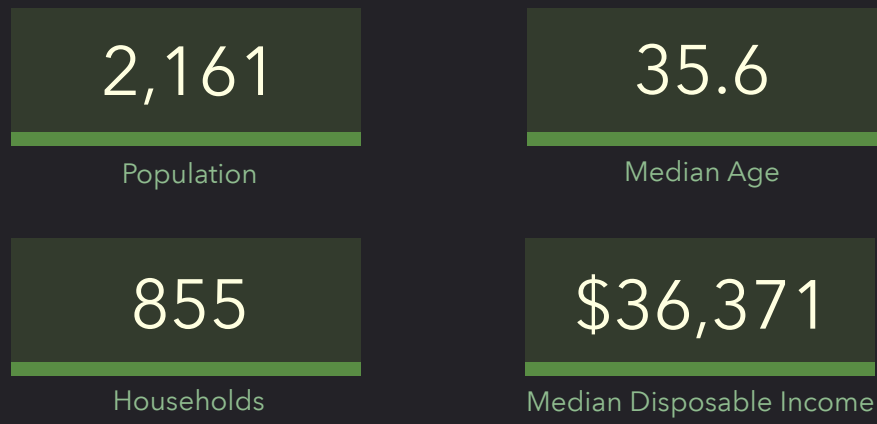

DEMOGRAPHIC PROFILE

Parish Boundaries: St. Bernard (Sprng Grove Village/Winton Place)

Parish Boundaries: St. Bernard (Sprng Grove Village/Winton Place)

EDUCATION

EMPLOYMENT

KEY FACTS

INCOME

HOUSEHOLD INCOME (\$)