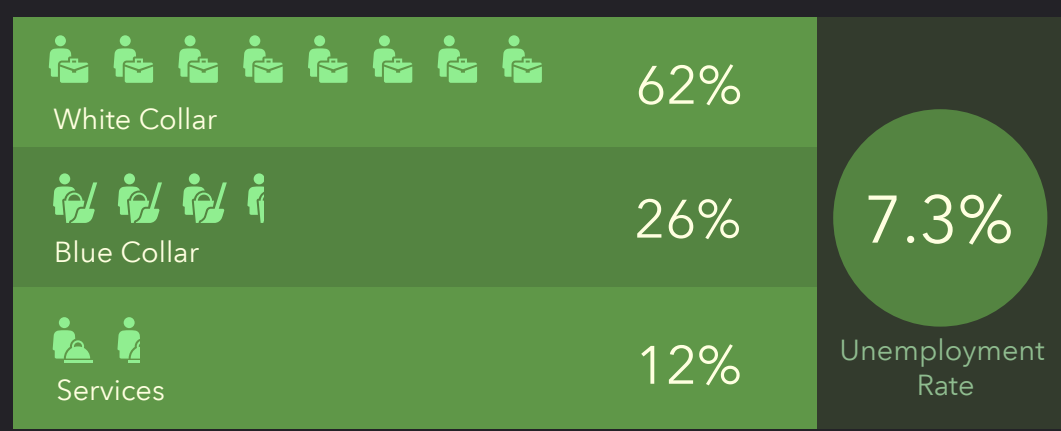

DEMOGRAPHIC PROFILE

Parish Boundaries: St. Bernard (Sprng Grove Village/Winton Place)

Parish Boundaries: St. Bernard (Sprng Grove Village/Winton Place)

EDUCATION

EMPLOYMENT

KEY FACTS

INCOME

HOUSEHOLD INCOME (\$)