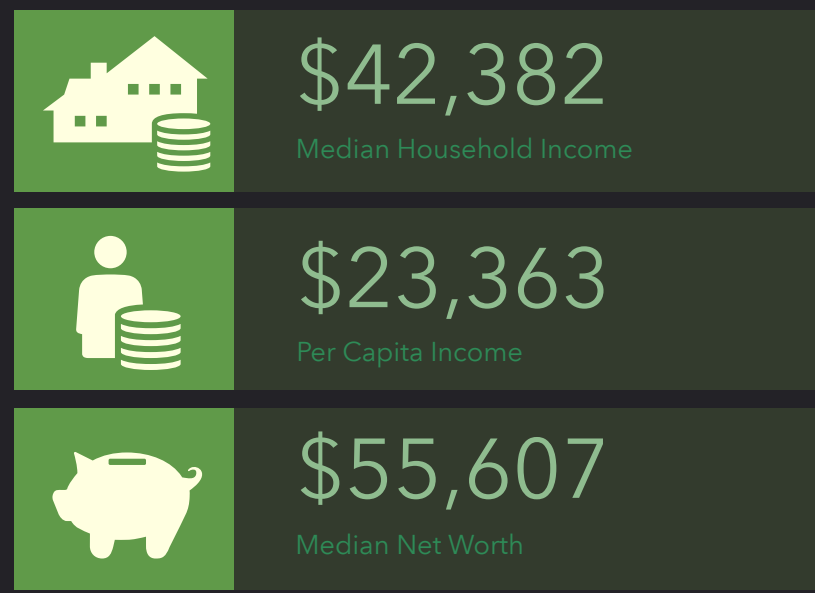

DEMOGRAPHIC PROFILE

Parish Boundaries: St. Bernard (Sprng Grove Village/Winton Place)

Parish Boundaries: St. Bernard (Sprng Grove Village/Winton Place)

EDUCATION

EMPLOYMENT

KEY FACTS

INCOME

HOUSEHOLD INCOME (\$)