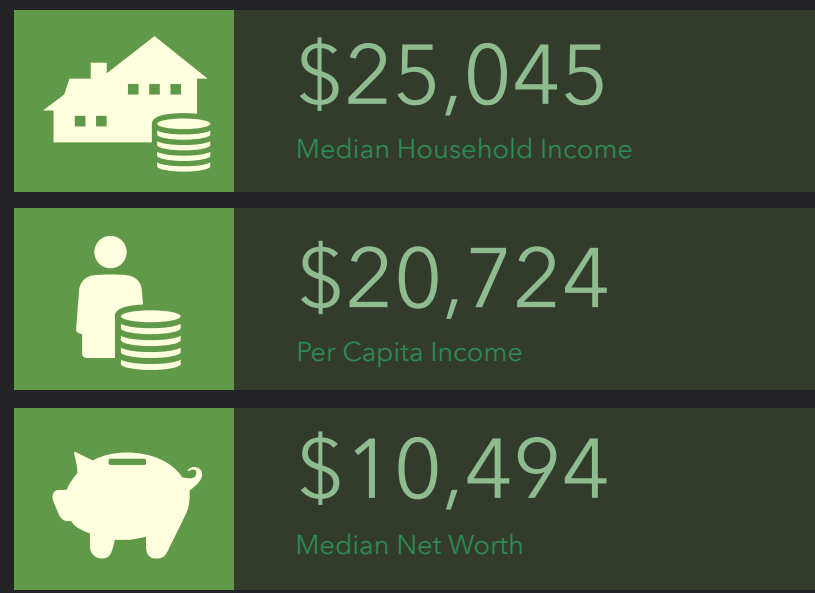

DEMOGRAPHIC PROFILE

Parish Boundaries: Holy Name (Cincinnati)

Parish Boundaries: Holy Name (Cincinnati)

EDUCATION

EMPLOYMENT

KEY FACTS

INCOME

HOUSEHOLD INCOME (\$)