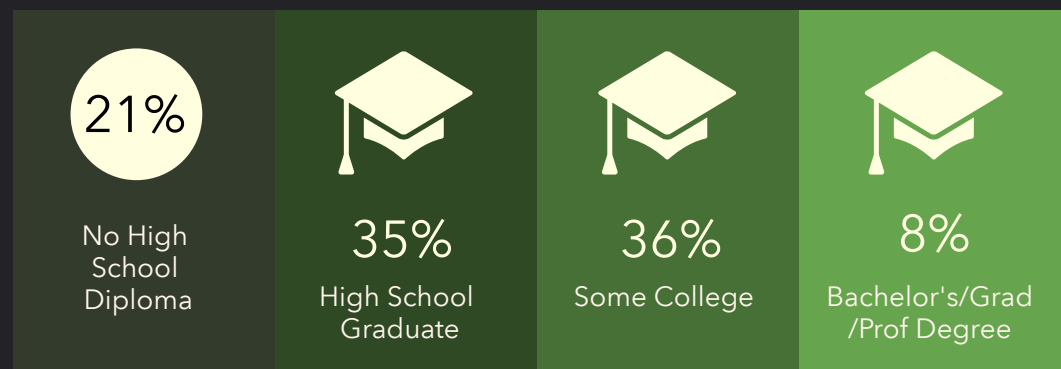

# DEMOGRAPHIC PROFILE

Parish Boundaries: St. Leo the Great (Cincinnati)

Parish Boundaries: St. Leo the Great (Cincinnati)

## EDUCATION