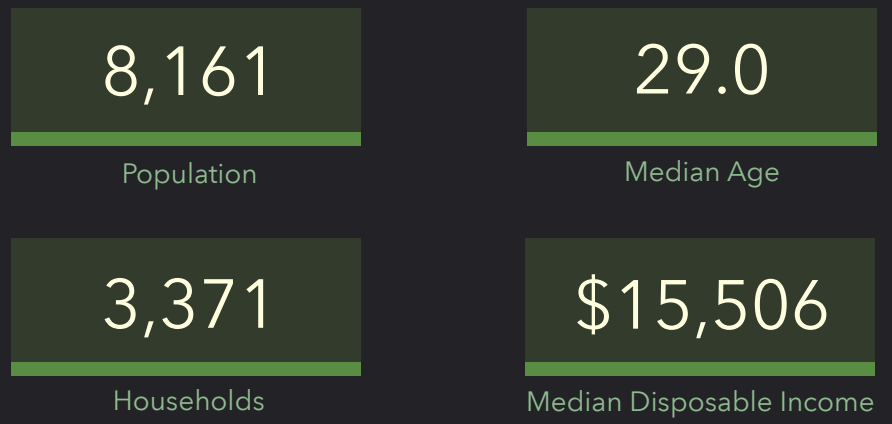

DEMOGRAPHIC PROFILE

Parish Boundaries: St. Leo the Great (Cincinnati)

Parish Boundaries: St. Leo the Great (Cincinnati)

EDUCATION

EMPLOYMENT

KEY FACTS

INCOME

HOUSEHOLD INCOME ($)

This infographic contains data provided by Esri. The vintage of the data is 2020, 2025.
© 2020 Esri