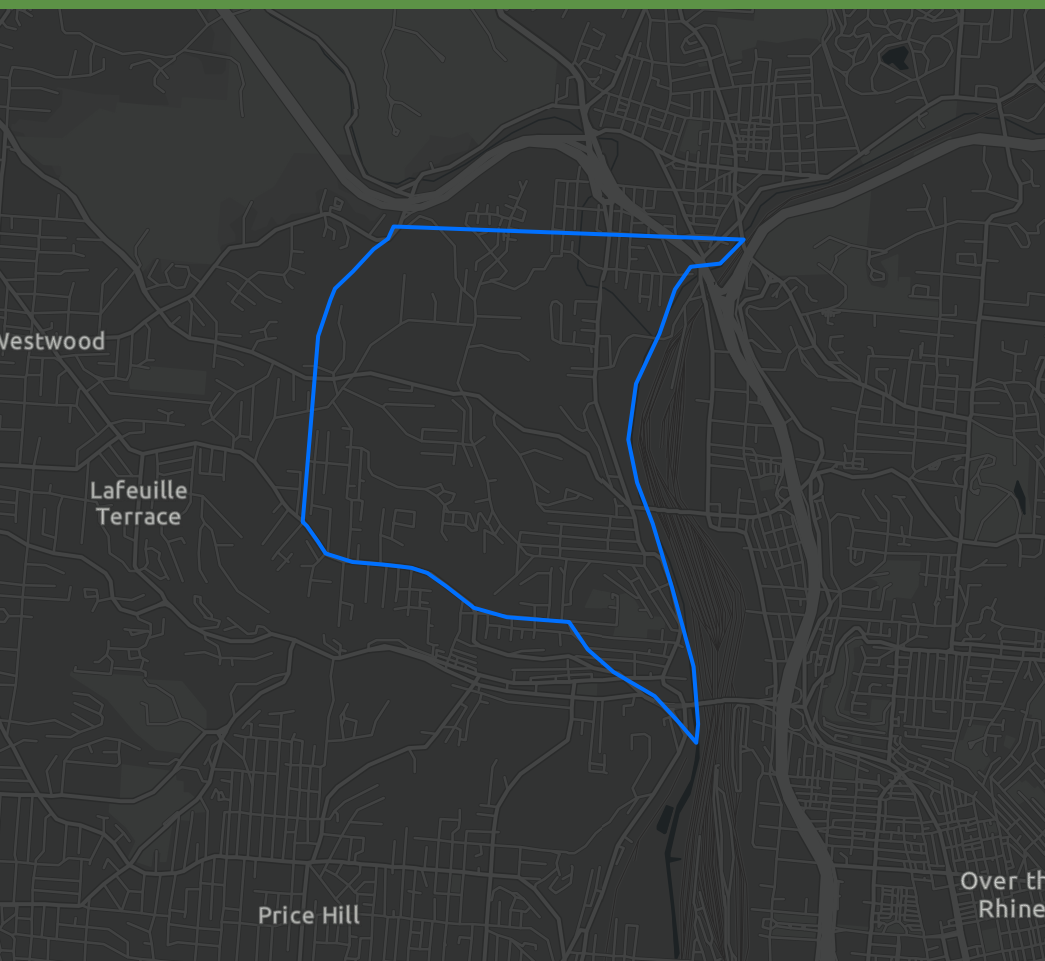

# DEMOGRAPHIC PROFILE

Parish Boundaries: St. Leo the Great (Cincinnati)

Parish Boundaries: St. Leo the Great (Cincinnati)