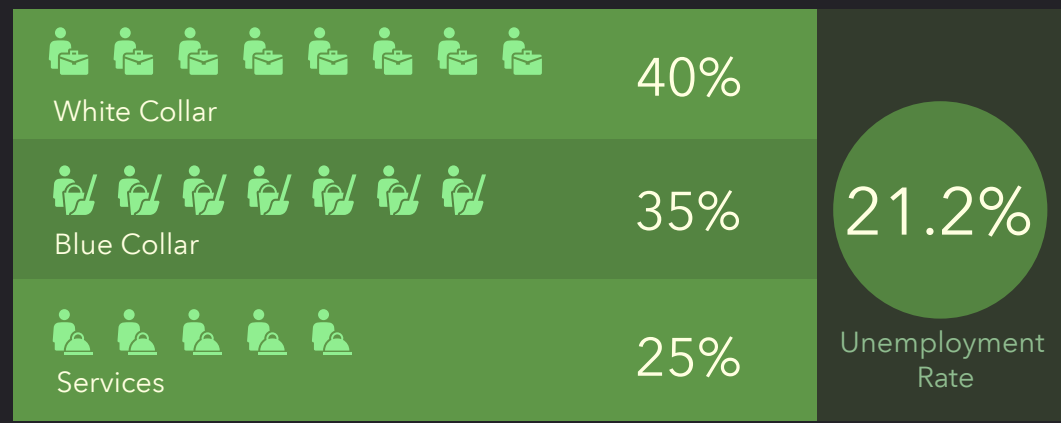

EMPLOYMENT