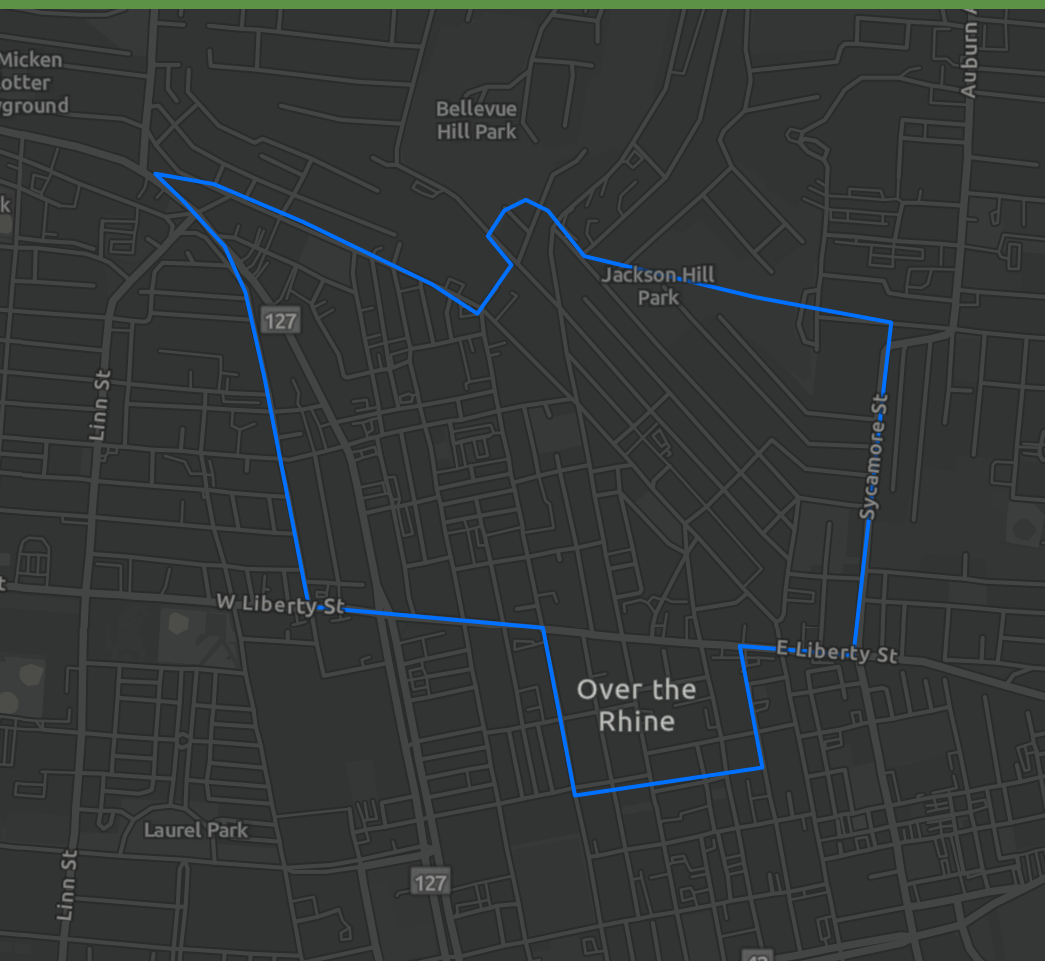

DEMOGRAPHIC PROFILE

Parish Boundaries: St. Francis Seraph (Cincinnati)

Parish Boundaries: St. Francis Seraph (Cincinnati)

EDUCATION

INCOME

EMPLOYMENT

KEY FACTS

HOUSEHOLD INCOME (\$)

This infographic contains data provided by Esri. The vintage of the data is 2020, 2025.
© 2020 Esri