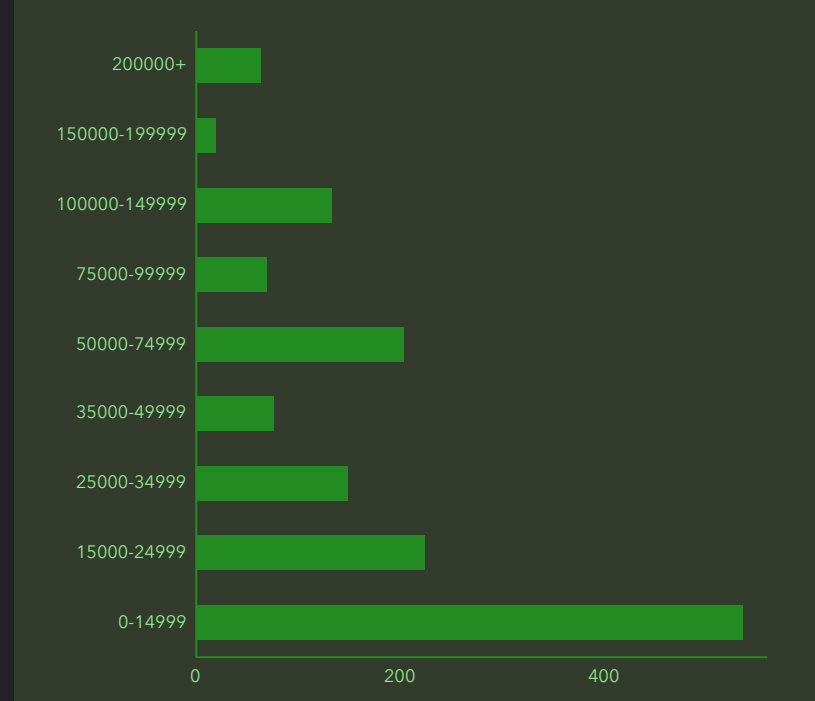

DEMOGRAPHIC PROFILE

Parish Boundaries: St. Francis Seraph (Cincinnati)

Parish Boundaries: St. Francis Seraph (Cincinnati)

EDUCATION

INCOME

EMPLOYMENT

KEY FACTS

HOUSEHOLD INCOME (\$)