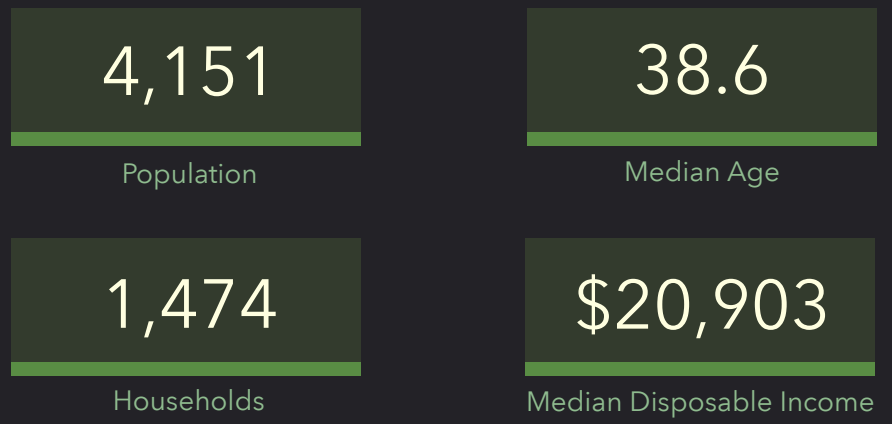

DEMOGRAPHIC PROFILE

Parish Boundaries: St. Francis Seraph (Cincinnati)

Parish Boundaries: St. Francis Seraph (Cincinnati)

EDUCATION

INCOME

EMPLOYMENT

KEY FACTS

HOUSEHOLD INCOME (\$)