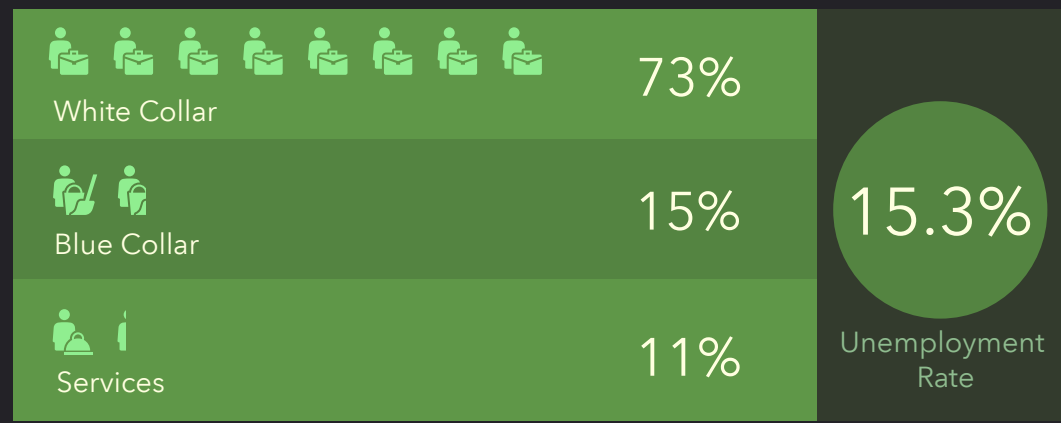

DEMOGRAPHIC PROFILE

Parish Boundaries: St. Francis Seraph (Cincinnati)

Parish Boundaries: St. Francis Seraph (Cincinnati)

EDUCATION

INCOME

EMPLOYMENT

KEY FACTS

HOUSEHOLD INCOME (\$)