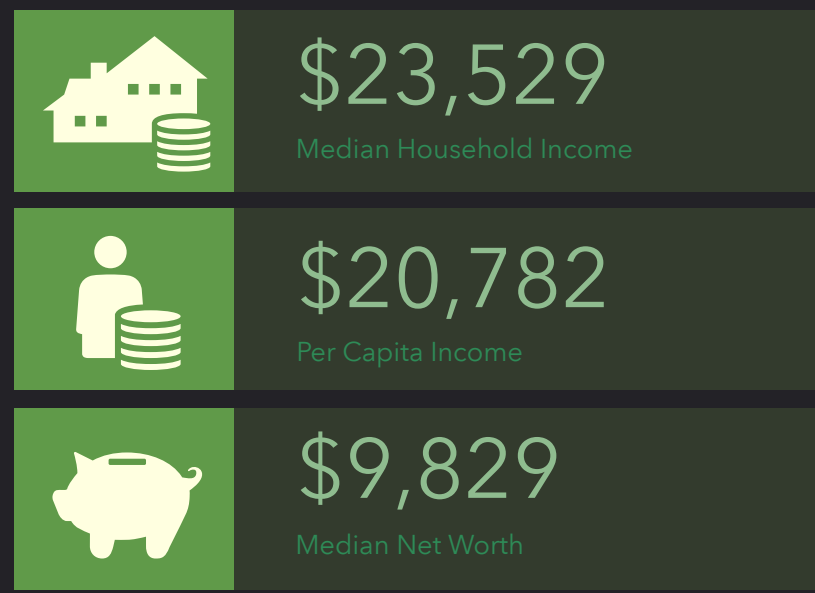

DEMOGRAPHIC PROFILE

Parish Boundaries: St. Francis Seraph (Cincinnati)

Parish Boundaries: St. Francis Seraph (Cincinnati)

EDUCATION

INCOME

EMPLOYMENT

KEY FACTS

HOUSEHOLD INCOME (\$)