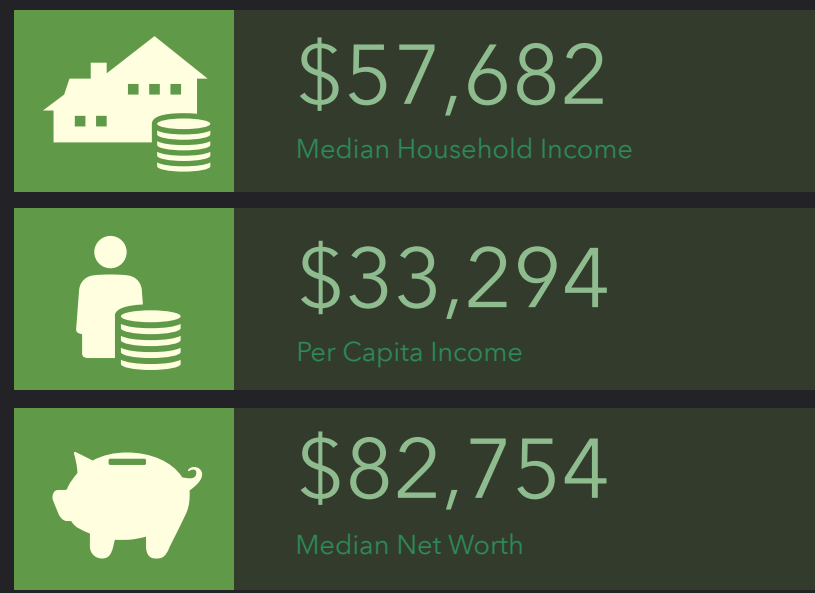

DEMOGRAPHIC PROFILE

Parish Boundaries: St. Gabriel (Glendale)

Parish Boundaries: St. Gabriel (Glendale)

EDUCATION

EMPLOYMENT

KEY FACTS

INCOME

HOUSEHOLD INCOME (\$)