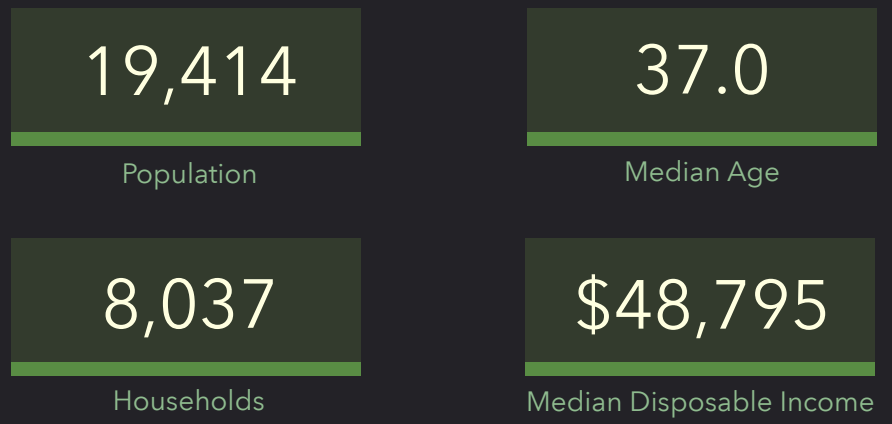

DEMOGRAPHIC PROFILE

Parish Boundaries: St. Gabriel (Glendale)

Parish Boundaries: St. Gabriel (Glendale)

EDUCATION

EMPLOYMENT

KEY FACTS

INCOME

HOUSEHOLD INCOME (\$)