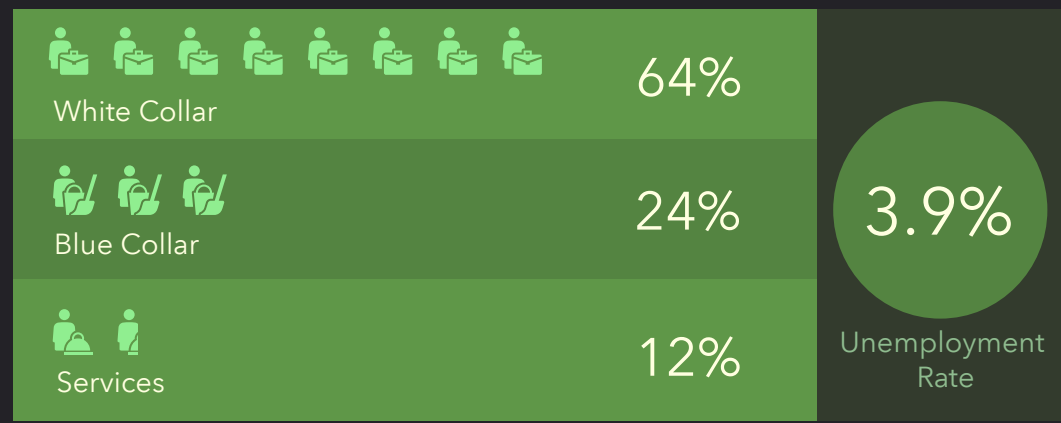

DEMOGRAPHIC PROFILE

Parish Boundaries: St. Gabriel (Glendale)

Parish Boundaries: St. Gabriel (Glendale)

EDUCATION

EMPLOYMENT

KEY FACTS

INCOME

HOUSEHOLD INCOME (\$)