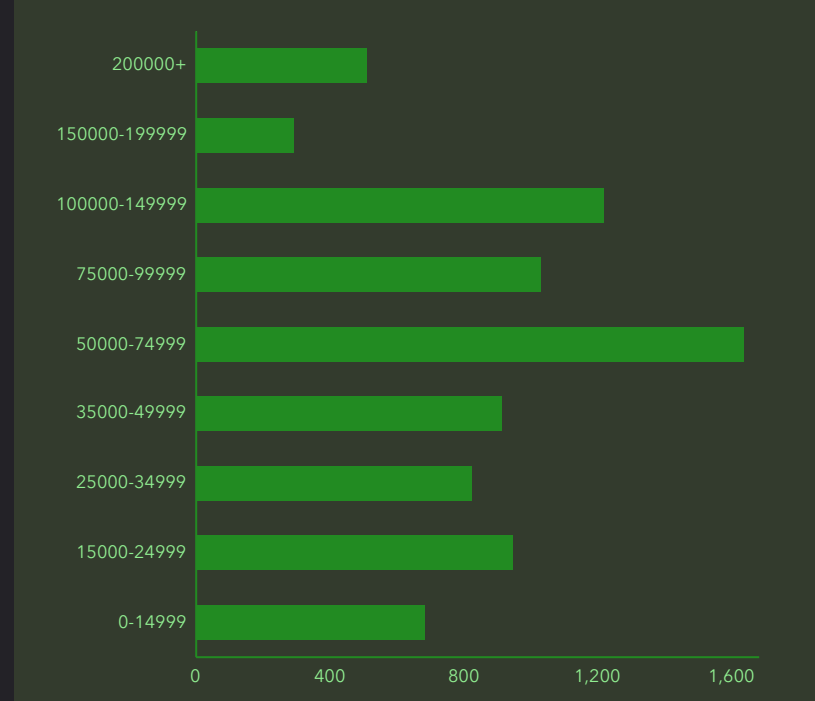

DEMOGRAPHIC PROFILE

Parish Boundaries: St. Gabriel (Glendale)

Parish Boundaries: St. Gabriel (Glendale)

EDUCATION

EMPLOYMENT

KEY FACTS

INCOME

HOUSEHOLD INCOME (\$)