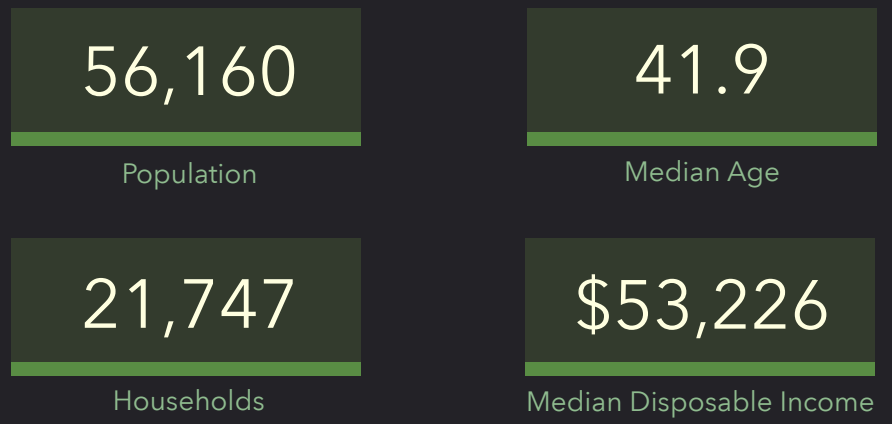

DEMOGRAPHIC PROFILE

Parish Family: SE1

Parish Family: SE1

EDUCATION

EMPLOYMENT

KEY FACTS

INCOME

HOUSEHOLD INCOME (\$)