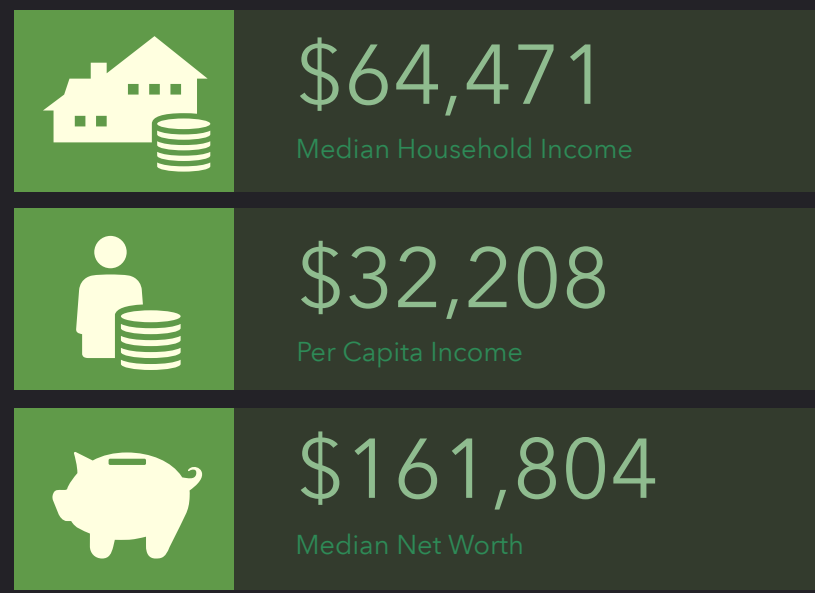

DEMOGRAPHIC PROFILE

Parish Family: SE1

Parish Family: SE1

EDUCATION

EMPLOYMENT

KEY FACTS

INCOME

HOUSEHOLD INCOME (\$)