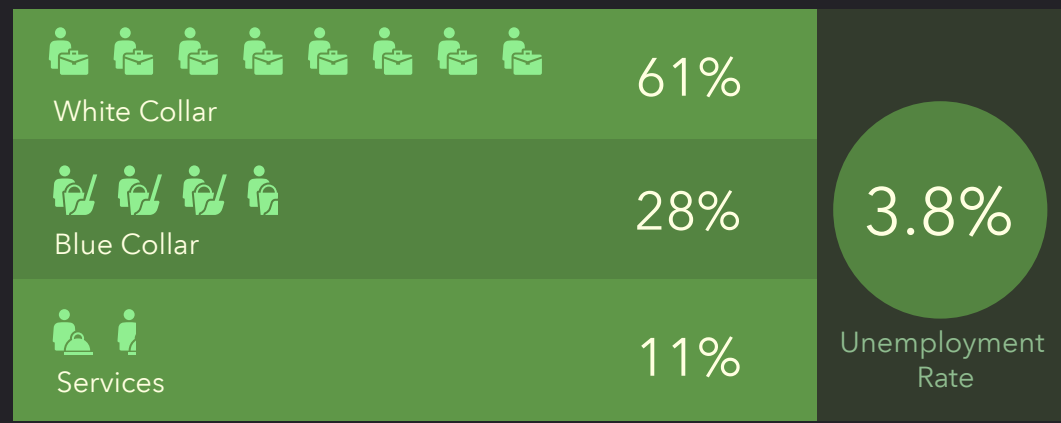

DEMOGRAPHIC PROFILE

Parish Family: SE1

Parish Family: SE1

EDUCATION

EMPLOYMENT

KEY FACTS

INCOME

HOUSEHOLD INCOME (\$)