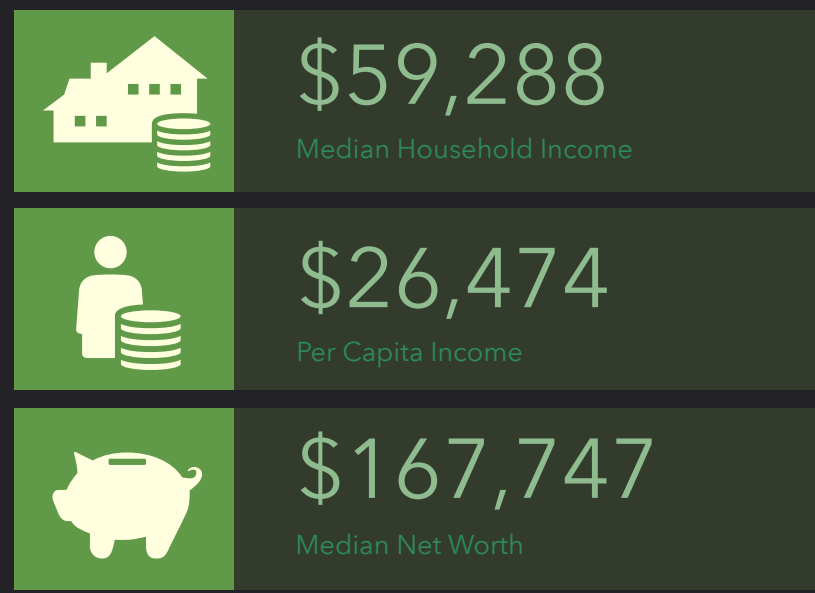

DEMOGRAPHIC PROFILE

Parish Boundaries: St. Angela Merici (Fayetteville)

Parish Boundaries: St. Angela Merici (Fayetteville)

EDUCATION

EMPLOYMENT

KEY FACTS

INCOME

HOUSEHOLD INCOME (\$)