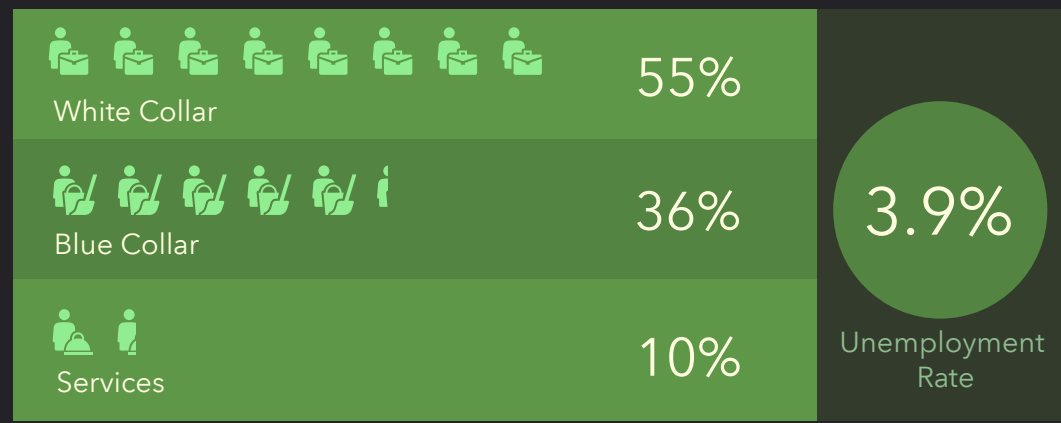

DEMOGRAPHIC PROFILE

Parish Boundaries: St. Angela Merici (Fayetteville)

Parish Boundaries: St. Angela Merici (Fayetteville)

EDUCATION

EMPLOYMENT

KEY FACTS

INCOME

HOUSEHOLD INCOME (\$)