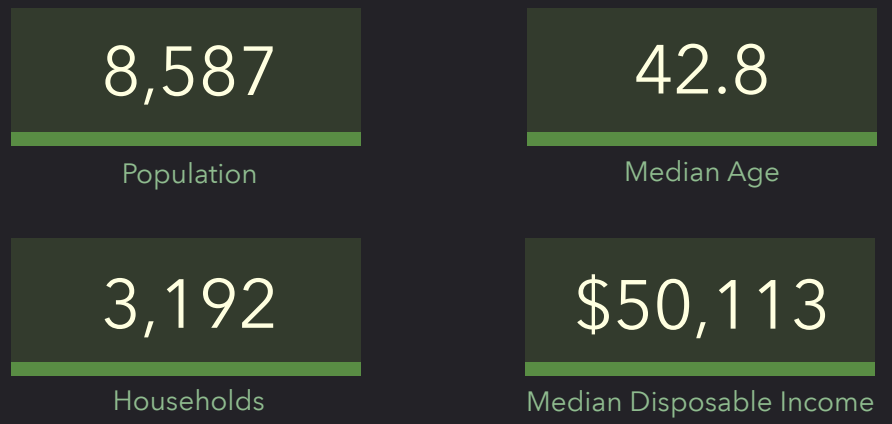

DEMOGRAPHIC PROFILE

Parish Boundaries: St. Angela Merici (Fayetteville)

Parish Boundaries: St. Angela Merici (Fayetteville)

EDUCATION

EMPLOYMENT

KEY FACTS

INCOME

HOUSEHOLD INCOME (\$)