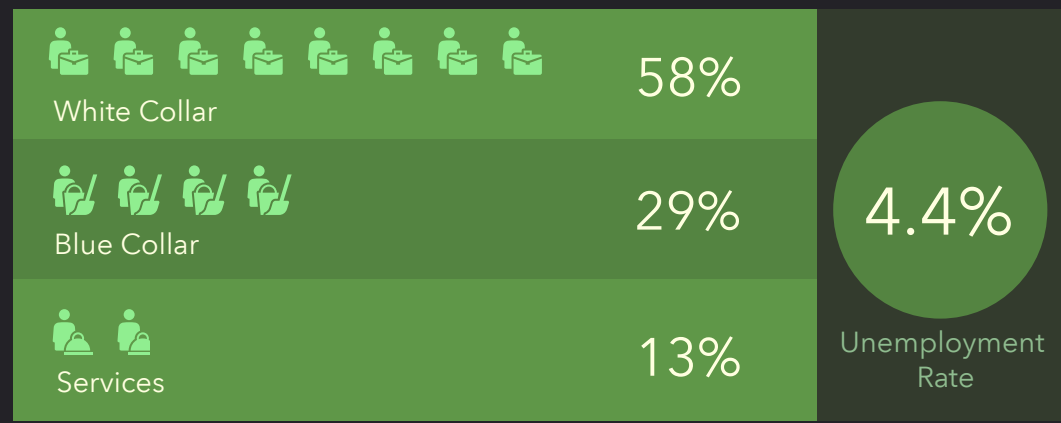

DEMOGRAPHIC PROFILE

Parish Boundaries: St. Mary (Arnheim)

Parish Boundaries: St. Mary (Arnheim)

EDUCATION

EMPLOYMENT

KEY FACTS

INCOME

HOUSEHOLD INCOME (\$)