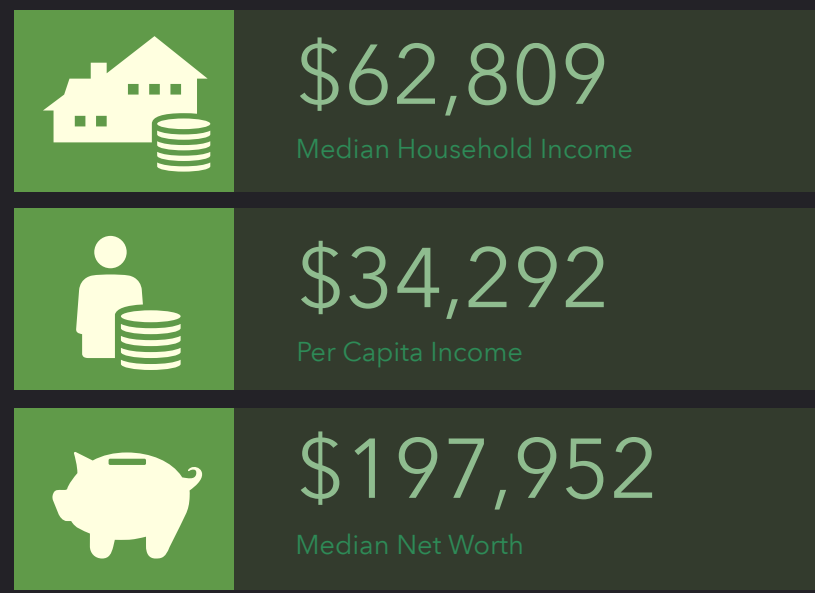

DEMOGRAPHIC PROFILE

Parish Boundaries: St. Mary (Arnheim)

Parish Boundaries: St. Mary (Arnheim)

EDUCATION

EMPLOYMENT

KEY FACTS

INCOME

HOUSEHOLD INCOME (\$)