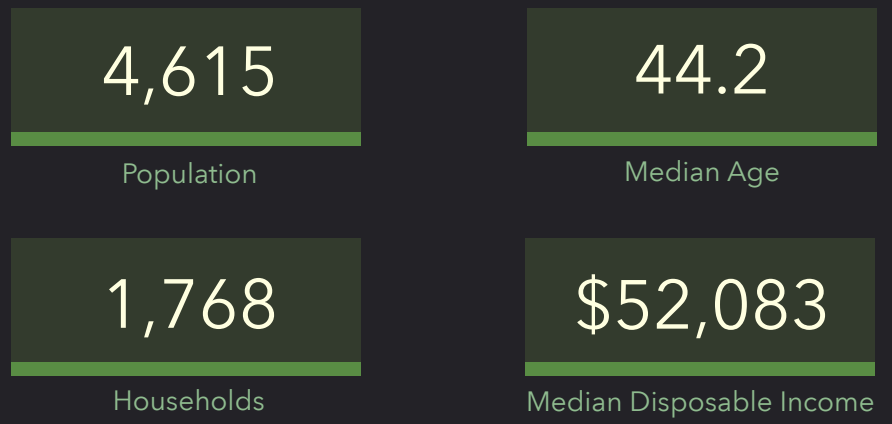

DEMOGRAPHIC PROFILE

Parish Boundaries: St. Mary (Arnheim)

Parish Boundaries: St. Mary (Arnheim)

EDUCATION

EMPLOYMENT

KEY FACTS

INCOME

HOUSEHOLD INCOME (\$)