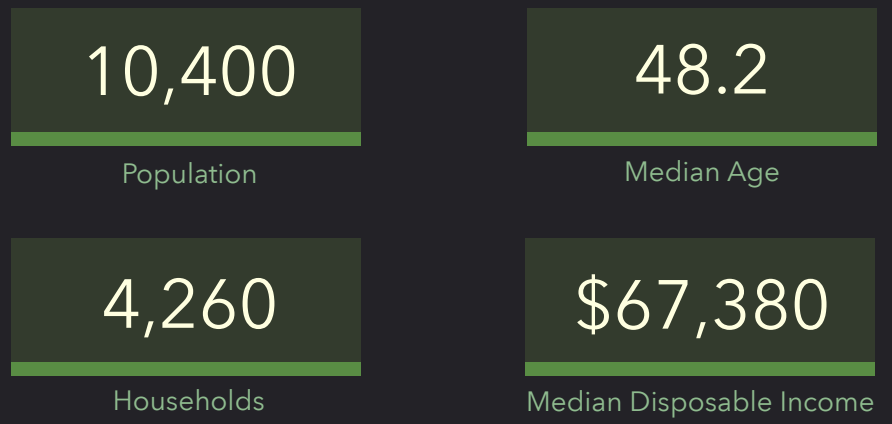

DEMOGRAPHIC PROFILE

Parish Boundaries: St. John the Baptist (Dry Ridge)

Parish Boundaries: St. John the Baptist (Dry Ridge)

EDUCATION

EMPLOYMENT

KEY FACTS

INCOME

HOUSEHOLD INCOME (\$)