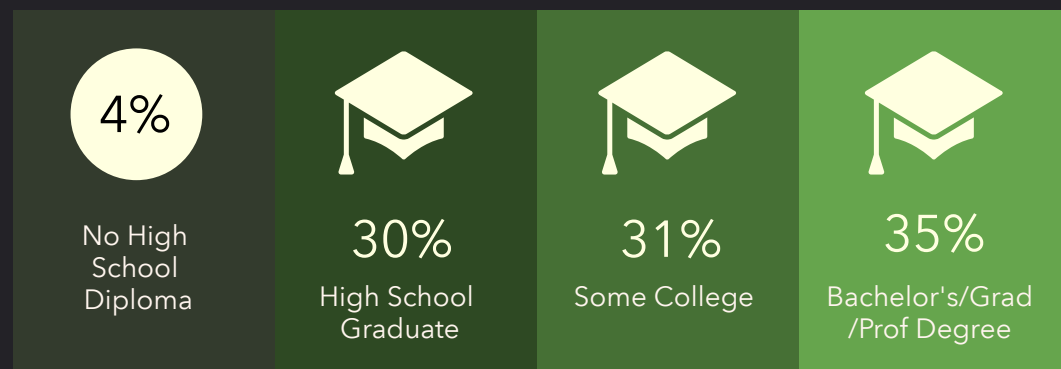

DEMOGRAPHIC PROFILE

Parish Boundaries: St. John the Baptist (Dry Ridge)

Parish Boundaries: St. John the Baptist (Dry Ridge)

EDUCATION

EMPLOYMENT

KEY FACTS

INCOME

HOUSEHOLD INCOME (\$)