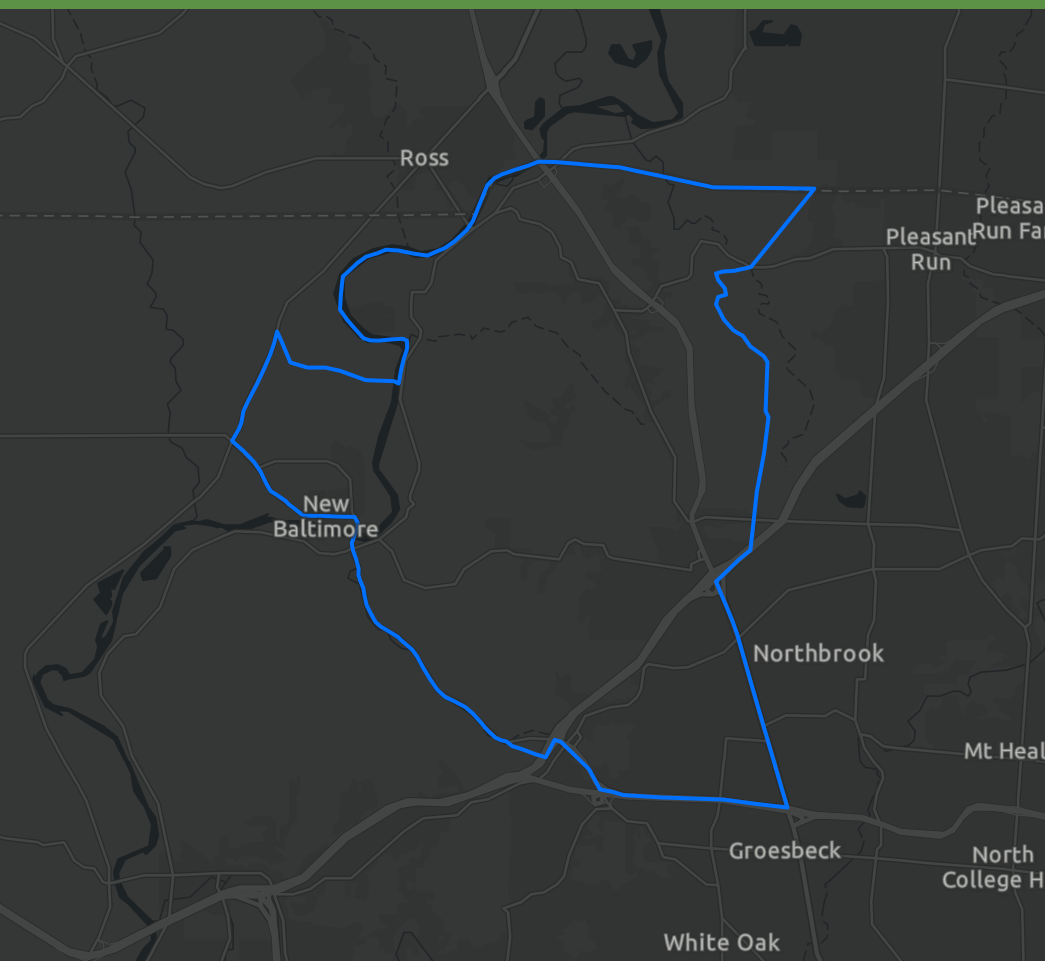

DEMOGRAPHIC PROFILE

Parish Boundaries: St. John the Baptist (Dry Ridge)

Parish Boundaries: St. John the Baptist (Dry Ridge)

EDUCATION

EMPLOYMENT

KEY FACTS

INCOME

HOUSEHOLD INCOME (\$)