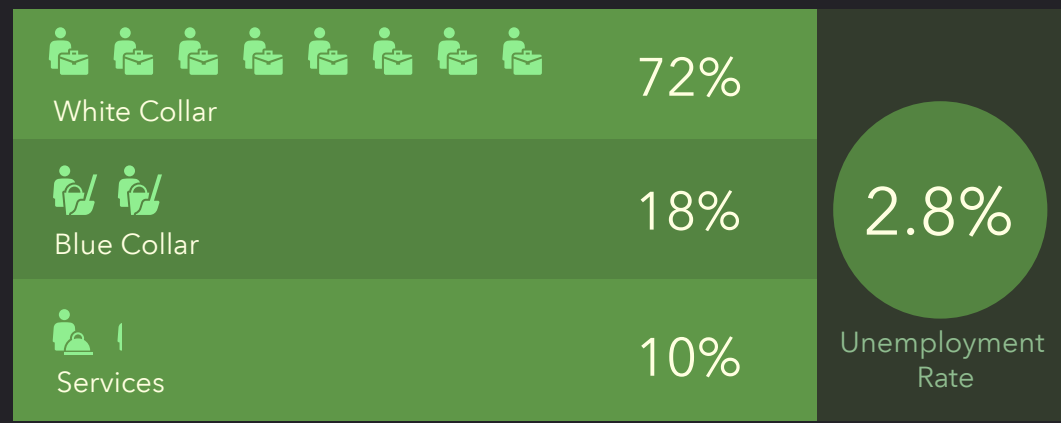

DEMOGRAPHIC PROFILE

Parish Boundaries: St. John the Baptist (Dry Ridge)

Parish Boundaries: St. John the Baptist (Dry Ridge)

EDUCATION

EMPLOYMENT

KEY FACTS

INCOME

HOUSEHOLD INCOME (\$)