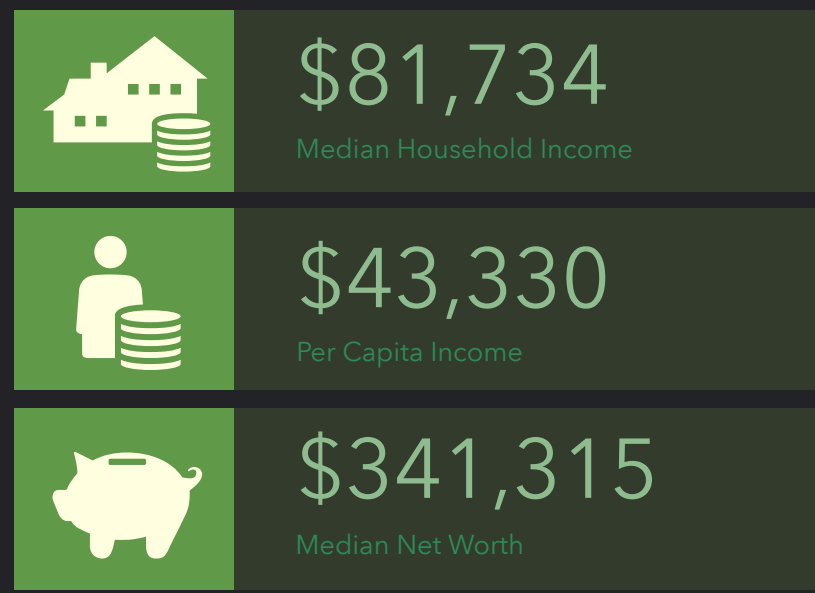

DEMOGRAPHIC PROFILE

Parish Boundaries: St. John the Baptist (Dry Ridge)

Parish Boundaries: St. John the Baptist (Dry Ridge)

EDUCATION

EMPLOYMENT

KEY FACTS

INCOME

HOUSEHOLD INCOME (\$)