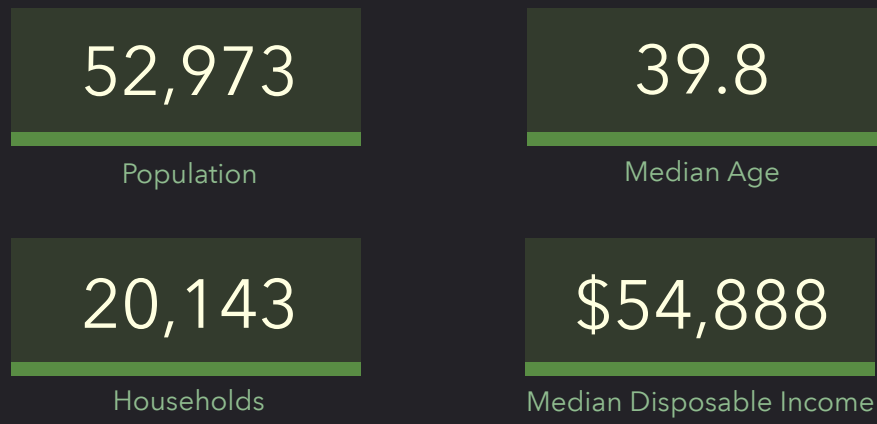

DEMOGRAPHIC PROFILE

Parish Family: SW6

Parish Family: SW6

EDUCATION

EMPLOYMENT

INCOME

KEY FACTS

HOUSEHOLD INCOME (\$)