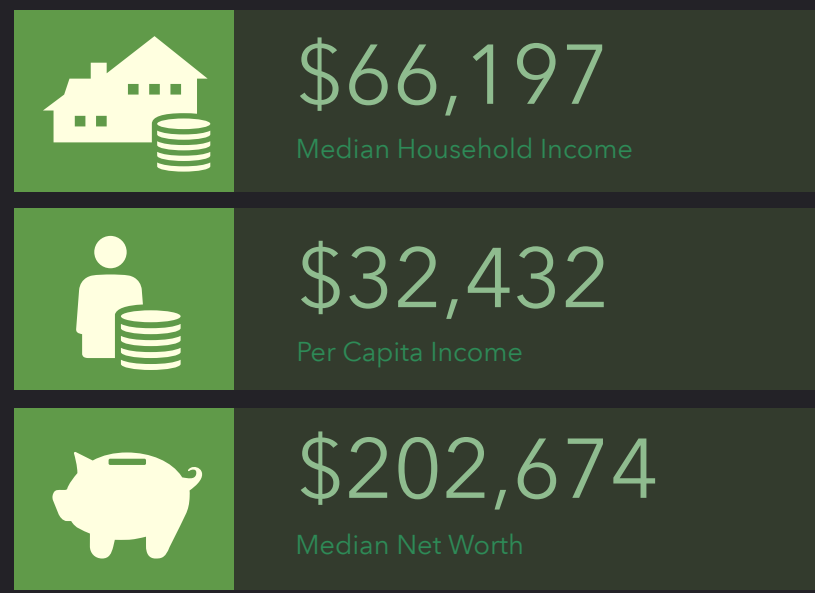

DEMOGRAPHIC PROFILE

Parish Family: SW6

Parish Family: SW6

EDUCATION

EMPLOYMENT

INCOME

KEY FACTS

HOUSEHOLD INCOME (\$)