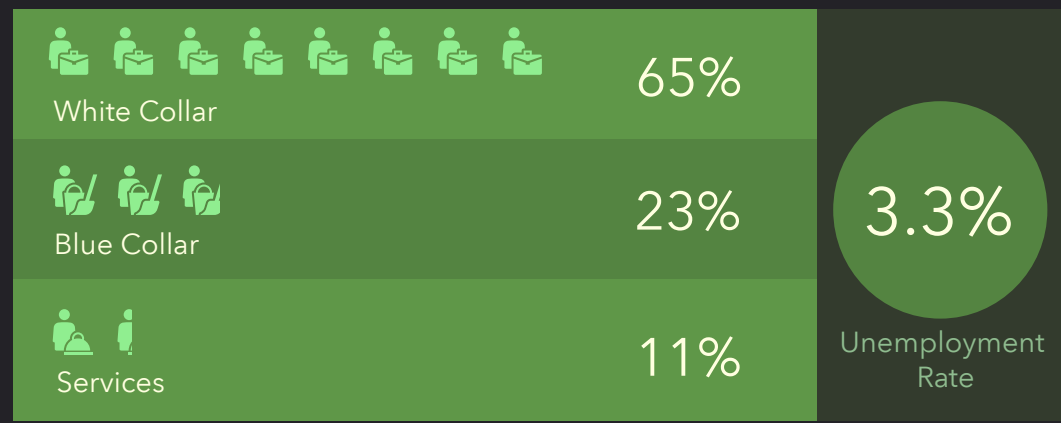

DEMOGRAPHIC PROFILE

Parish Family: SW6

Parish Family: SW6

EDUCATION

EMPLOYMENT

INCOME

KEY FACTS

HOUSEHOLD INCOME (\$)