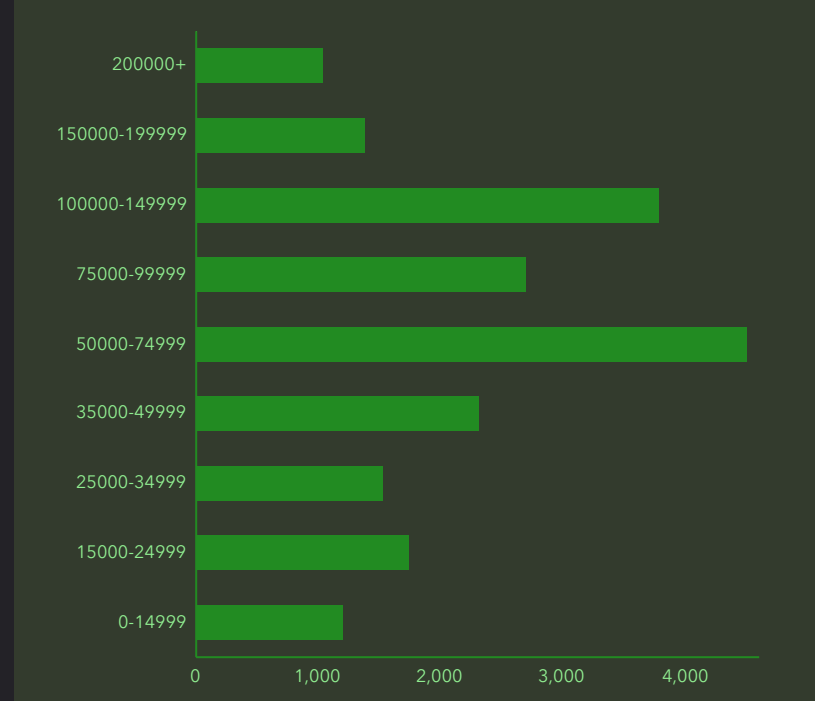

DEMOGRAPHIC PROFILE

Parish Family: SW6

Parish Family: SW6

EDUCATION

EMPLOYMENT

INCOME

KEY FACTS

HOUSEHOLD INCOME (\$)