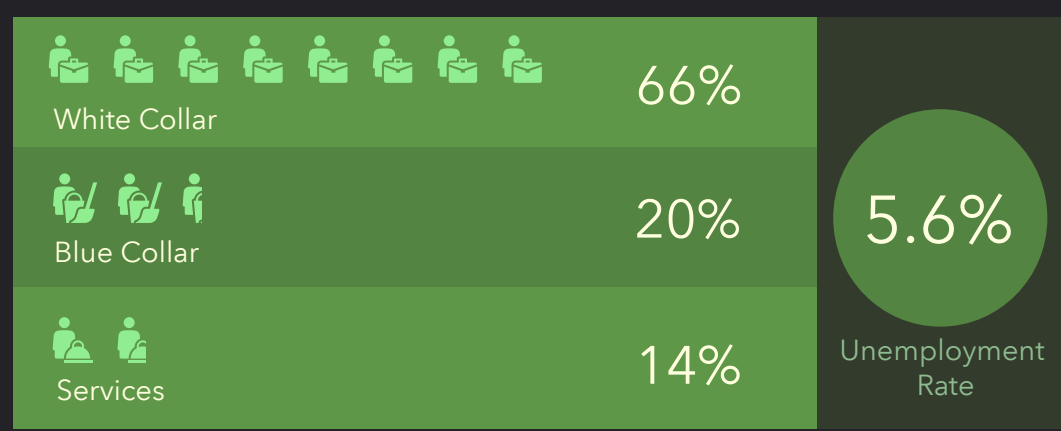

DEMOGRAPHIC PROFILE

Parish Boundaries: St. Dominic (Delhi)

Parish Boundaries: St. Dominic (Delhi)

EDUCATION

EMPLOYMENT

KEY FACTS

INCOME

HOUSEHOLD INCOME (\$)