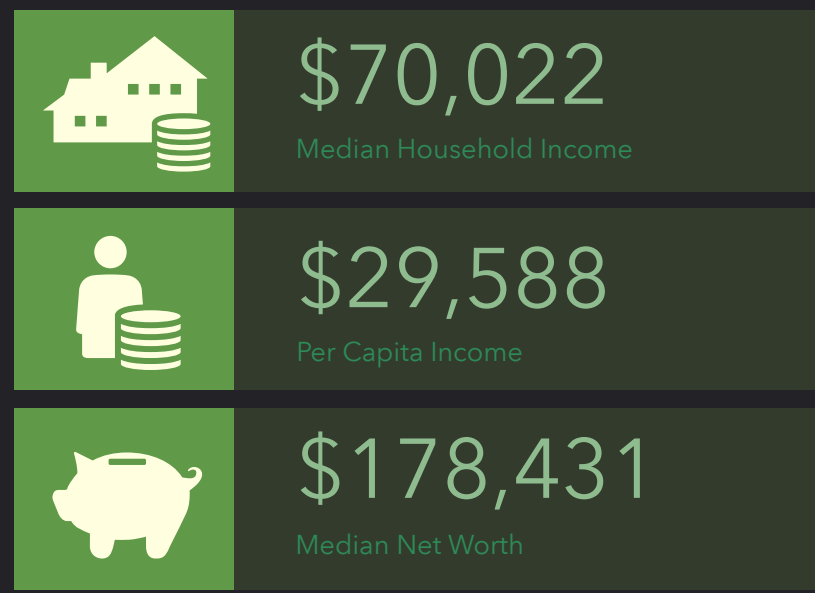

DEMOGRAPHIC PROFILE

Parish Boundaries: St. Dominic (Delhi)

Parish Boundaries: St. Dominic (Delhi)

EDUCATION

EMPLOYMENT

KEY FACTS

INCOME

HOUSEHOLD INCOME (\$)