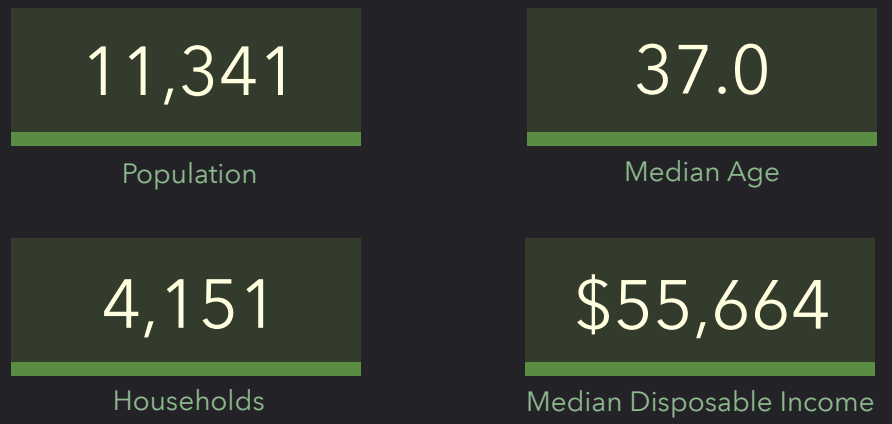

DEMOGRAPHIC PROFILE

Parish Boundaries: St. Dominic (Delhi)

Parish Boundaries: St. Dominic (Delhi)

EDUCATION

EMPLOYMENT

KEY FACTS

INCOME

HOUSEHOLD INCOME (\$)