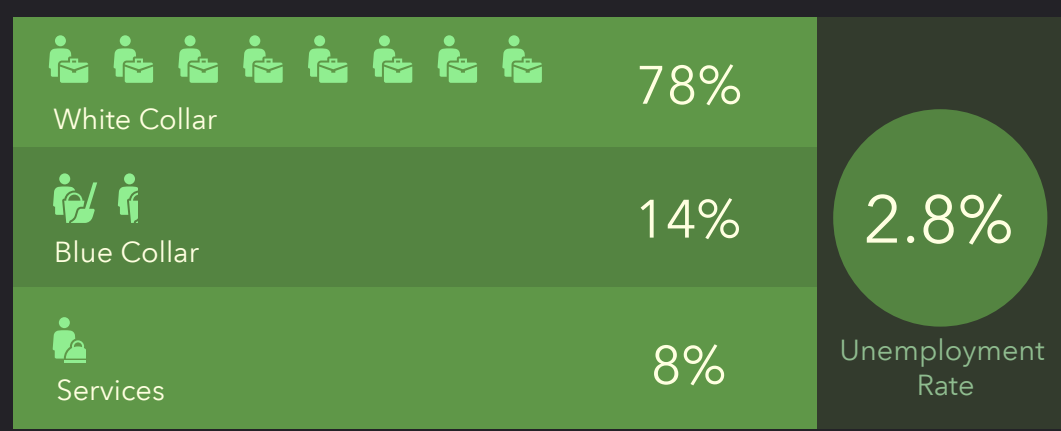

EMPLOYMENT