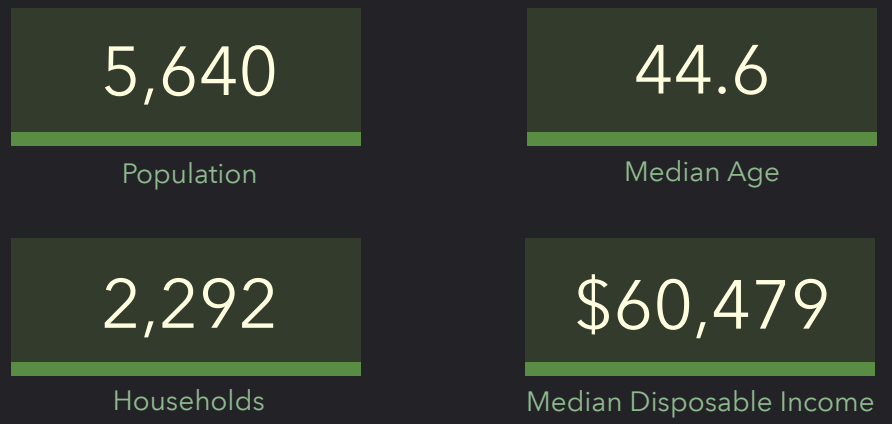

DEMOGRAPHIC PROFILE

Parish Boundaries: St. Antoninus (Cincinnati)

Parish Boundaries: St. Antoninus (Cincinnati)

EDUCATION

EMPLOYMENT

KEY FACTS

INCOME

HOUSEHOLD INCOME ($)